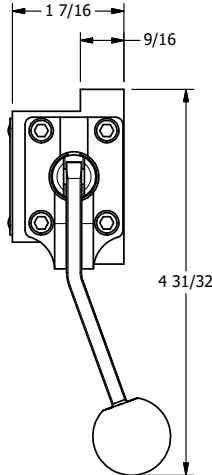

4

3

2

1

B

B

A

A

AAA
PRODUCTS
INTERNATIONAL

**AAA PRODUCTS
INTERNATIONAL**
7114 Harry Hines Blvd
Dallas, TX 75235

TITLE: 3/8" SUBPLATE, LEVER, 3 POS,
DETENT, LEVER SHFT, CLSD CTR SPL,
BNT LVR LFT, RED KNOB, 270D LVR

DRAWING NO.:
DIM_HD3PBLJRT