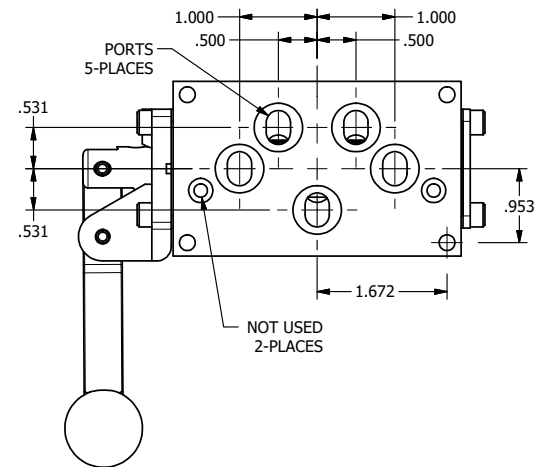

AAA
PRODUCTS
INTERNATIONAL

**AAA PRODUCTS
INTERNATIONAL**
7114 Harry Hines Blvd
Dallas, TX 75235

TITLE: 3/8" SUBPLATE, LEVER, 3 POS,
DETENT, LEVER SHFT, CLSD CTR SPL,
BNT LVR LFT, RED KNOB, 270D LVR

DRAWING NO.:
DIM_HD3PBLJRT