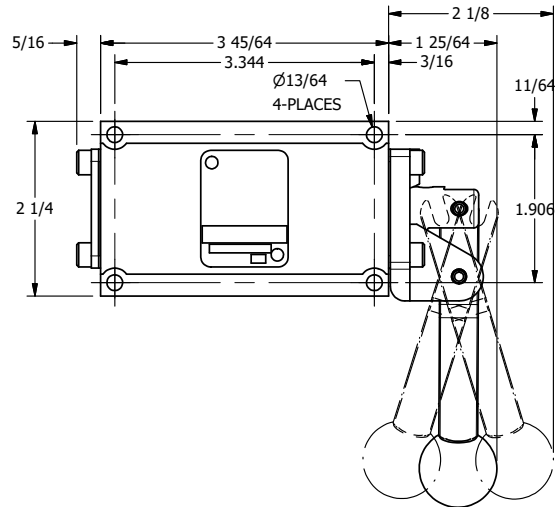

AAA
PRODUCTS
INTERNATIONAL

**AAA PRODUCTS
INTERNATIONAL**
7114 Harry Hines Blvd
Dallas, TX 75235

TITLE: 3/8" SUBPLATE, LEVER, 3 POS,
DETENT, LEVER SHFT, CLSD CTR SPL,
BNT LVR LFT, RED KNOB, 270D LVR

DRAWING NO.:
DIM_HD3PBLJRT