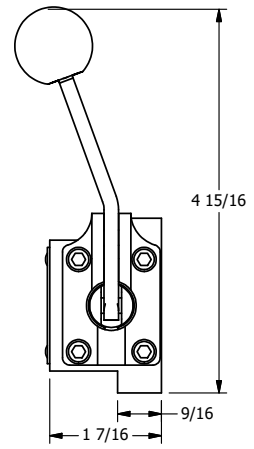

4

3

2

1

B

B

A

A

4

3

2

1

AAA
PRODUCTS
INTERNATIONAL

**AAA PRODUCTS
INTERNATIONAL**
7114 Harry Hines Blvd
Dallas, TX 75235

TITLE: $3/8$ " SUBPLATE, LEVER, 3 POS,
SPR CTR, LEVER SHFT, CLSD CTR SPL,
BNT LVR LFT, RED KNOB, 90D LVR

DRAWING NO.:
DIM_HD3PBLJR

THE INFORMATION CONTAINED WITHIN THIS DOCUMENT IS PROPRIETARY TO AAA PRODUCTS AND MAY NOT BE DISCLOSED WITHOUT PRIOR WRITTEN CONSENT