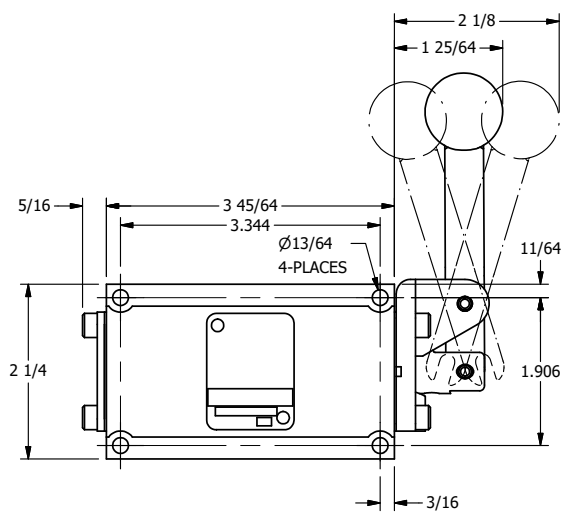

4

3

2

1

B

B

A

A

4

3

2

1

AAA
PRODUCTS
INTERNATIONAL

**AAA PRODUCTS
INTERNATIONAL**
7114 Harry Hines Blvd
Dallas, TX 75235

TITLE: $3/8$ " SUBPLATE, LEVER, 3 POS,
SPR CTR, LEVER SHFT, CLSD CTR SPL,
BNT LVR LFT, RED KNOB, 90D LVR

DRAWING NO.:
DIM_HD3PBLJR

THE INFORMATION CONTAINED WITHIN THIS DOCUMENT IS PROPRIETARY TO AAA PRODUCTS AND MAY NOT BE DISCLOSED WITHOUT PRIOR WRITTEN CONSENT