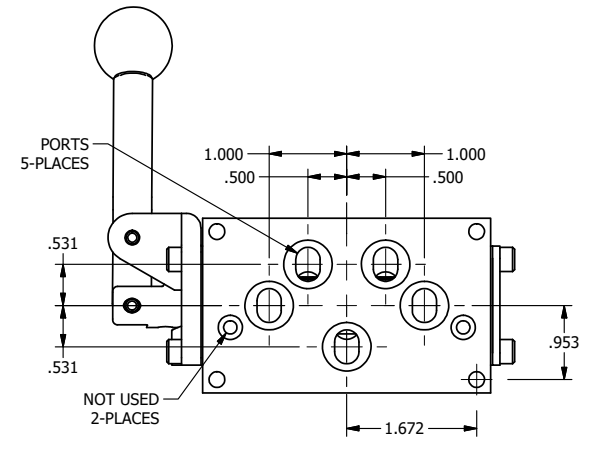

4

3

2

1

B

B

A

A

4

3

2

1

AAA
PRODUCTS
INTERNATIONAL

**AAA PRODUCTS
INTERNATIONAL**
7114 Harry Hines Blvd
Dallas, TX 75235

TITLE: $3/8$ " SUBPLATE, LEVER, 3 POS,
SPR CTR, LEVER SHFT, CLSD CTR SPL,
BNT LVR LFT, RED KNOB, 90D LVR

DRAWING NO.:
DIM_HD3PBLJR

THE INFORMATION CONTAINED WITHIN THIS DOCUMENT IS PROPRIETARY TO AAA PRODUCTS AND MAY NOT BE DISCLOSED WITHOUT PRIOR WRITTEN CONSENT