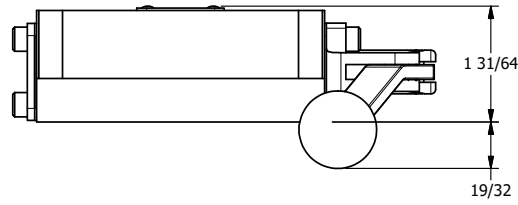

4

3

2

1

B

B

A

A

AAA
PRODUCTS
INTERNATIONAL

AAA PRODUCTS INTERNATIONAL
7114 Harry Hines Blvd
Dallas, TX 75235

TITLE: 3/8" SUBPLATE, LEVER, 2 POS,
DETENT, LVR RTRN, BENT LVR LFT,
RED KNOB, 270D LVR

DRAWING NO.:
DIM_HD3PBLJQRT