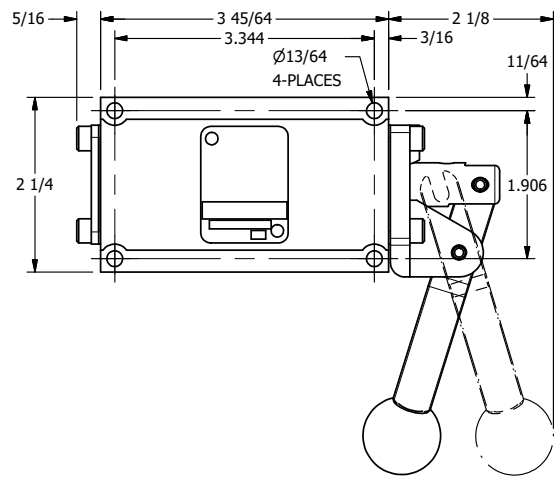

4

3

2

1

B

B

A

A

AAA
PRODUCTS
INTERNATIONAL

AAA PRODUCTS INTERNATIONAL
7114 Harry Hines Blvd
Dallas, TX 75235

TITLE: 3/8" SUBPLATE, LEVER, 2 POS,
DETENT, LVR RTRN, BENT LVR LFT,
RED KNOB, 270D LVR

DRAWING NO.:
DIM_HD3PBLJQRT