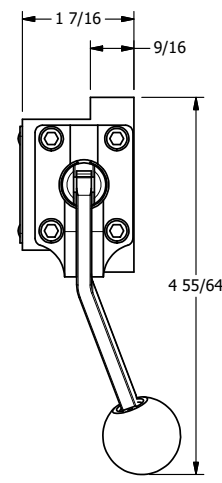

4

3

2

1

B

B

A

A

AAA
PRODUCTS
INTERNATIONAL

AAA PRODUCTS INTERNATIONAL
7114 Harry Hines Blvd
Dallas, TX 75235

TITLE: 3/8" SUBPLATE, LEVER, 2 POS,
DETENT, LVR RTRN, BENT LVR LFT,
RED KNOB, 270D LVR

DRAWING NO.:
DIM_HD3PBLJQRT