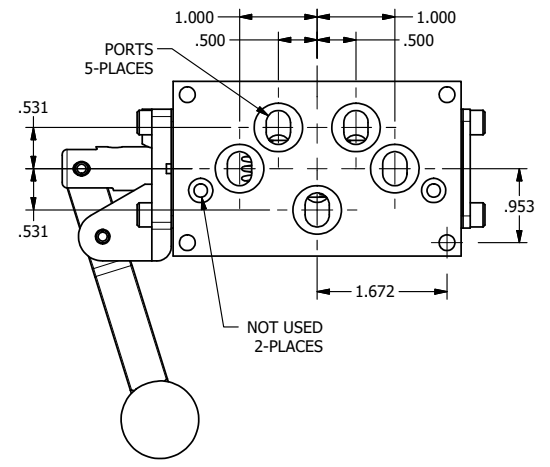

AAA
PRODUCTS
INTERNATIONAL

AAA PRODUCTS INTERNATIONAL
7114 Harry Hines Blvd
Dallas, TX 75235

TITLE: 3/8" SUBPLATE, LEVER, 2 POS,
DETENT, LVR RTRN, BENT LVR LFT,
RED KNOB, 270D LVR

DRAWING NO.:
DIM_HD3PBLJQRT