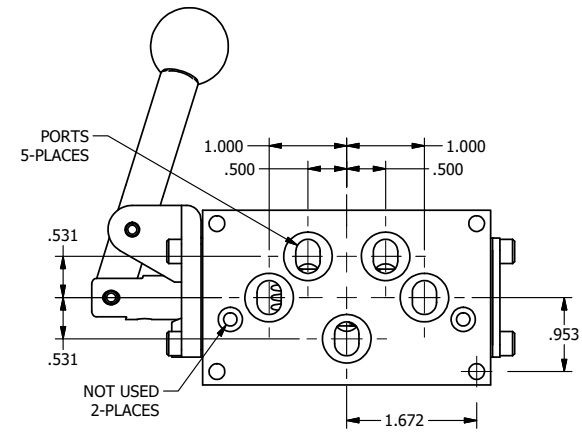

4

3

2

1

B

B

A

A

4

3

2

1

TITLE: 3/8" SUBPLATE, LEVER, 2 POS,
DETENT, LVR RTRN, BENT LVR LFT,
RED KNOB, 90D LVR

DRAWING NO.:
DIM_HD3PBLJQR

THE INFORMATION CONTAINED WITHIN THIS DOCUMENT IS PROPRIETARY TO AAA PRODUCTS AND MAY NOT BE DISCLOSED WITHOUT PRIOR WRITTEN CONSENT