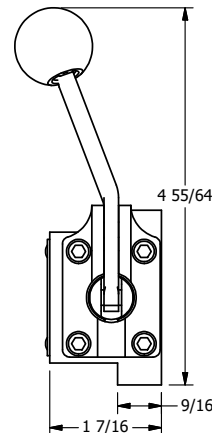

4

3

2

1

B

B

A

A

4

3

2

1

TITLE: 3/8" SUBPLATE, LEVER, 2 POS,
DETENT, LVR RTRN, BENT LVR LFT,
RED KNOB, 90D LVR

DRAWING NO.:
DIM_HD3PBLJQR

THE INFORMATION CONTAINED WITHIN THIS DOCUMENT IS PROPRIETARY TO AAA PRODUCTS AND MAY NOT BE DISCLOSED WITHOUT PRIOR WRITTEN CONSENT