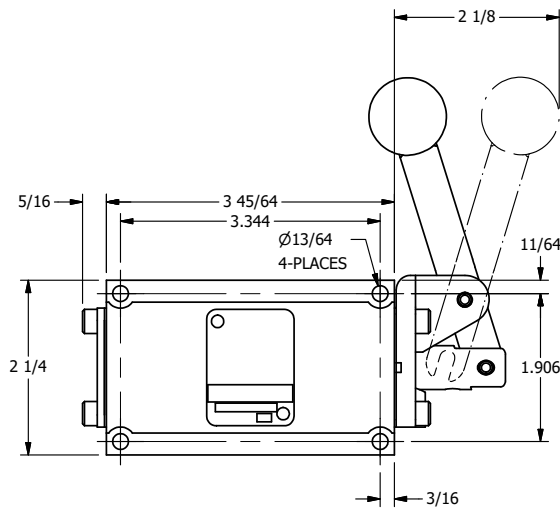

4

3

2

1

B

B

A

A

4

3

2

1

TITLE: 3/8" SUBPLATE, LEVER, 2 POS,
DETENT, LVR RTRN, BENT LVR LFT,
RED KNOB, 90D LVR

DRAWING NO.:
DIM_HD3PBLJQR

THE INFORMATION CONTAINED WITHIN THIS DOCUMENT IS PROPRIETARY TO AAA PRODUCTS AND MAY NOT BE DISCLOSED WITHOUT PRIOR WRITTEN CONSENT