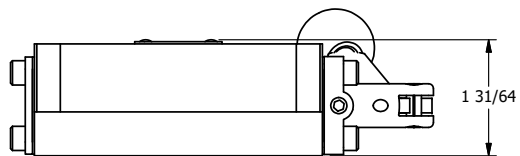

4

3

2

1

TITLE: 3/8" SUBPLATE, LEVER, 2 POS,
DETENT, LVR RTRN, BENT LVR LFT,
RED KNOB, 90D LVR

DRAWING NO.:
DIM_HD3PBLJQR

THE INFORMATION CONTAINED WITHIN THIS DOCUMENT IS PROPRIETARY TO AAA PRODUCTS AND MAY NOT BE DISCLOSED WITHOUT PRIOR WRITTEN CONSENT