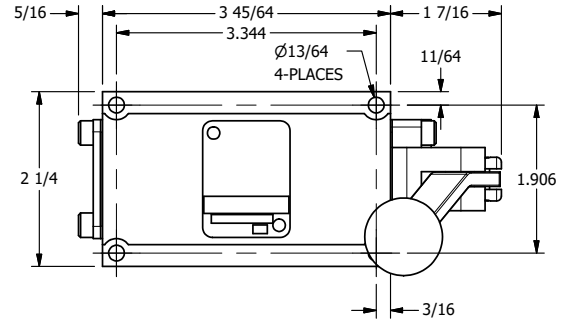

4

3

2

1

B

B

A

A

4

3

2

1

AAA
PRODUCTS
INTERNATIONAL

**AAA PRODUCTS
INTERNATIONAL**
7114 Harry Hines Blvd
Dallas, TX 75235

TITLE: 3/8" SUBPLATE, LEVER, 2 POS,
DETENT, LEVER RTRN,
BNT LVR LFT, RED KNOB

DRAWING NO.:
DIM_HD3PBLJQ

THE INFORMATION CONTAINED WITHIN THIS DOCUMENT IS PROPRIETARY TO AAA PRODUCTS AND MAY NOT BE DISCLOSED WITHOUT PRIOR WRITTEN CONSENT