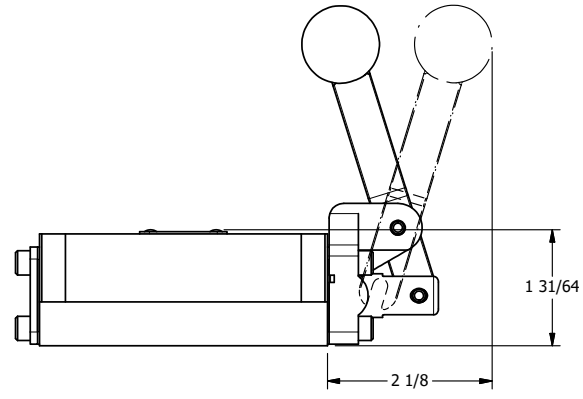

4

3

2

1

B

B

A

A

4

3

2

1

AAA
PRODUCTS
INTERNATIONAL

**AAA PRODUCTS
INTERNATIONAL**
7114 Harry Hines Blvd
Dallas, TX 75235

TITLE: 3/8" SUBPLATE, LEVER, 2 POS,
DETENT, LEVER RTRN,
BNT LVR LFT, RED KNOB

DRAWING NO.:
DIM_HD3PBLJQ

THE INFORMATION CONTAINED WITHIN THIS DOCUMENT IS PROPRIETARY TO AAA PRODUCTS AND MAY NOT BE DISCLOSED WITHOUT PRIOR WRITTEN CONSENT