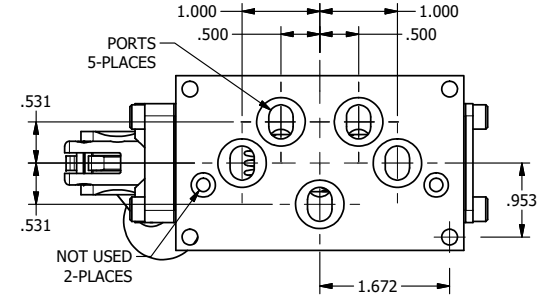

4

3

2

1

B

B

A

A

4

3

2

1

AAA
PRODUCTS
INTERNATIONAL

**AAA PRODUCTS
INTERNATIONAL**
7114 Harry Hines Blvd
Dallas, TX 75235

TITLE: 3/8" SUBPLATE, LEVER, 2 POS,
DETENT, LEVER RTRN,
BNT LVR LFT, RED KNOB

DRAWING NO.:
DIM_HD3PBLJQ

THE INFORMATION CONTAINED WITHIN THIS DOCUMENT IS PROPRIETARY TO AAA PRODUCTS AND MAY NOT BE DISCLOSED WITHOUT PRIOR WRITTEN CONSENT