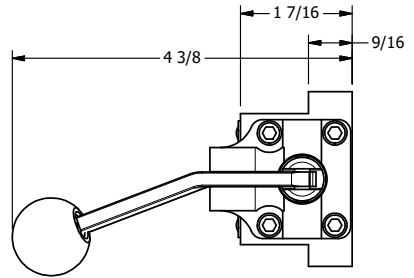

4

3

2

1

B

B

A

A

4

3

2

1

**AAA**  
PRODUCTS  
INTERNATIONAL

**AAA PRODUCTS  
INTERNATIONAL**  
7114 Harry Hines Blvd  
Dallas, TX 75235

TITLE: 3/8" SUBPLATE, LEVER, 2 POS,  
DETENT, LEVER RTRN,  
BNT LVR LFT, RED KNOB

DRAWING NO.:  
DIM\_HD3PBLJQ