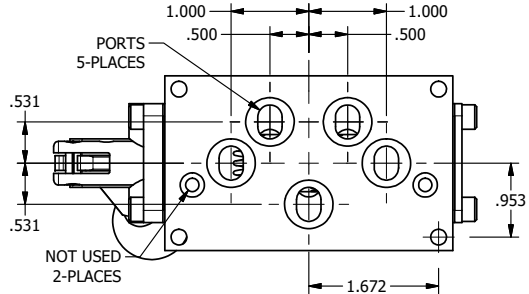

4

3

2

1

B

B

A

A

4

3

2

1

A

A

AAA
PRODUCTS
INTERNATIONAL

**AAA PRODUCTS
INTERNATIONAL**
7114 Harry Hines Blvd
Dallas, TX 75235

TITLE: 3/8" SUBPLATE, LEVER, 2 POS,
DETENT, LVR RTRN, BENT LVR LFT,
HVY DUTY, RED KNOB

DRAWING NO.:
DIM_HD3PBLHJQ

THE INFORMATION CONTAINED WITHIN THIS DOCUMENT IS PROPRIETARY TO AAA PRODUCTS AND MAY NOT BE DISCLOSED WITHOUT PRIOR WRITTEN CONSENT