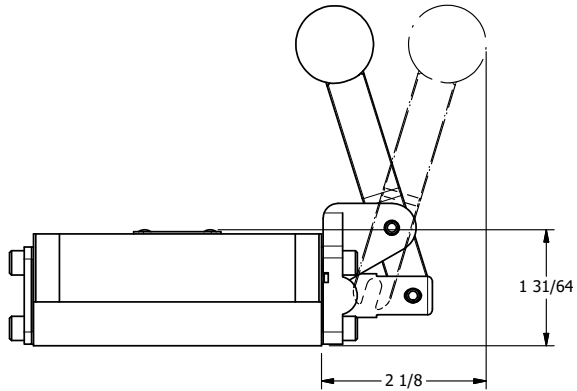

4

3

2

1

B

B

A

A

TITLE: 3/8" SUBPLATE, LEVER, 2 POS,
DETENT, LVR RTRN, BENT LVR LFT,
HVY DUTY, RED KNOB

DRAWING NO.:
DIM_HD3PBLHJQ

THE INFORMATION CONTAINED WITHIN THIS DOCUMENT IS PROPRIETARY TO AAA PRODUCTS AND MAY NOT BE DISCLOSED WITHOUT PRIOR WRITTEN CONSENT