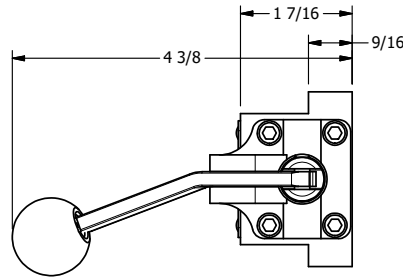

4

3

2

1

B

B

A

A

TITLE: 3/8" SUBPLATE, LEVER, 2 POS,
DETENT, LVR RTRN, BENT LVR LFT,
HVY DUTY, RED KNOB

DRAWING NO.:
DIM_HD3PBLHJQ

THE INFORMATION CONTAINED WITHIN THIS DOCUMENT IS PROPRIETARY TO AAA PRODUCTS AND MAY NOT BE DISCLOSED WITHOUT PRIOR WRITTEN CONSENT