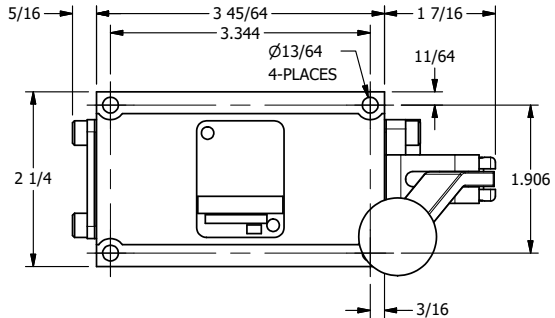

4

3

2

1

B

B

A

A

4

3

2

1

A

A

AAA
PRODUCTS
INTERNATIONAL

**AAA PRODUCTS
INTERNATIONAL**
7114 Harry Hines Blvd
Dallas, TX 75235

TITLE: 3/8" SUBPLATE, LEVER, 2 POS,
DETENT, LVR RTRN, BENT LVR LFT,
HVY DUTY, RED KNOB

DRAWING NO.:
DIM_HD3PBLHJQ

THE INFORMATION CONTAINED WITHIN THIS DOCUMENT IS PROPRIETARY TO AAA PRODUCTS AND MAY NOT BE DISCLOSED WITHOUT PRIOR WRITTEN CONSENT