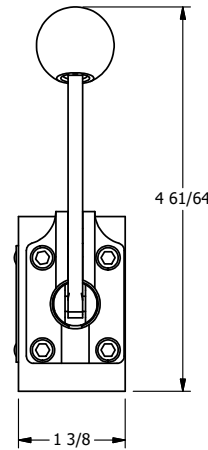

4

3

2

1

AAA
PRODUCTS
INTERNATIONAL

**AAA PRODUCTS
INTERNATIONAL**
7114 Harry Hines Blvd
Dallas, TX 75235

TITLE: 3/8" SIDE PORT, LEVER, 2 POS,
DETENT, LVR RTRN, RED KNOB,
90D LVR

DRAWING NO.:
DIM_HD3JQR