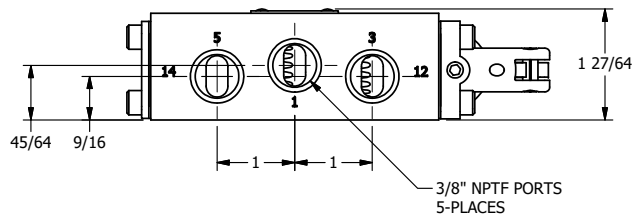

4

3

2

1

AAA
PRODUCTS
INTERNATIONAL

**AAA PRODUCTS
INTERNATIONAL**
7114 Harry Hines Blvd
Dallas, TX 75235

TITLE: 3/8" SIDE PORT, LEVER, 2 POS,
DETENT, LVR RTRN, RED KNOB,
90D LVR

DRAWING NO.:
DIM_HD3JQR