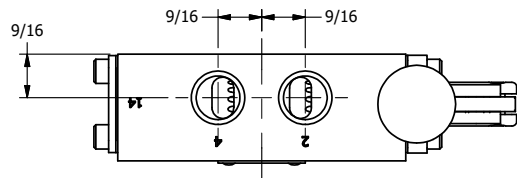

4

3

2

1

AAA
PRODUCTS
INTERNATIONAL

**AAA PRODUCTS
INTERNATIONAL**
7114 Harry Hines Blvd
Dallas, TX 75235

TITLE: 3/8" SIDE PORT, LEVER, 2 POS,
DETENT, LVR RTRN, RED KNOB,
90D LVR

DRAWING NO.:
DIM_HD3JQR