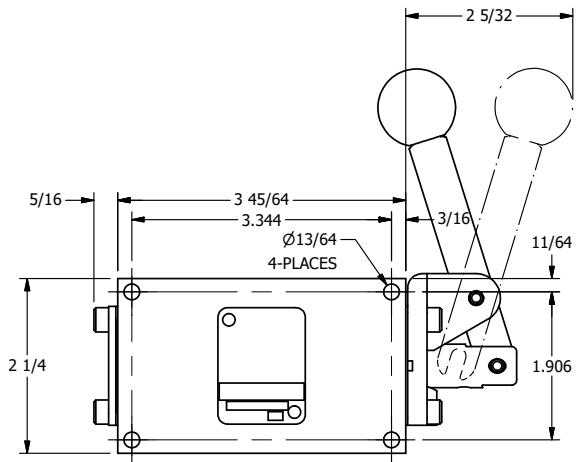

4

3

2

1

AAA
PRODUCTS
INTERNATIONAL

**AAA PRODUCTS
INTERNATIONAL**
7114 Harry Hines Blvd
Dallas, TX 75235

TITLE: 3/8" SIDE PORT, LEVER, 2 POS,
DETENT, LVR RTRN, RED KNOB,
90D LVR

DRAWING NO.:
DIM_HD3JQR