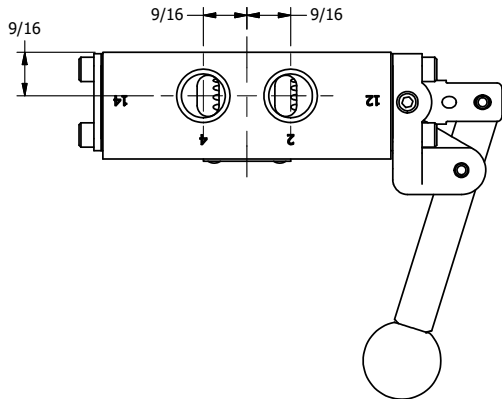

4

3

2

1

AAA
PRODUCTS
INTERNATIONAL

**AAA PRODUCTS
INTERNATIONAL**
7114 Harry Hines Blvd
Dallas, TX 75235

TITLE: 3/8" SIDE PORT, LEVER, 2 POS,
DETENT, LEVER RTRN,
RED KNOB

DRAWING NO.:
DIM_HD3JQ