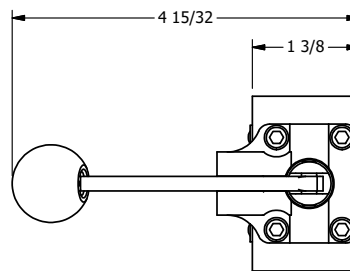

4

3

2

1

AAA
PRODUCTS
INTERNATIONAL

**AAA PRODUCTS
INTERNATIONAL**
7114 Harry Hines Blvd
Dallas, TX 75235

TITLE: 3/8" SIDE PORT, LEVER, 2 POS,
DETENT, LEVER RTRN,
RED KNOB

DRAWING NO.:
DIM_HD3JQ