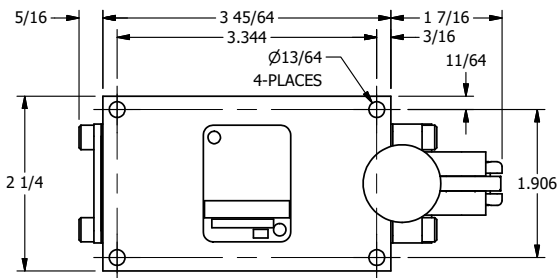

4

3

2

1

AAA
PRODUCTS
INTERNATIONAL

**AAA PRODUCTS
INTERNATIONAL**
7114 Harry Hines Blvd
Dallas, TX 75235

TITLE: 3/8" SIDE PORT, LEVER, 2 POS,
DETENT, LEVER RTRN,
RED KNOB

DRAWING NO.:
DIM_HD3JQ