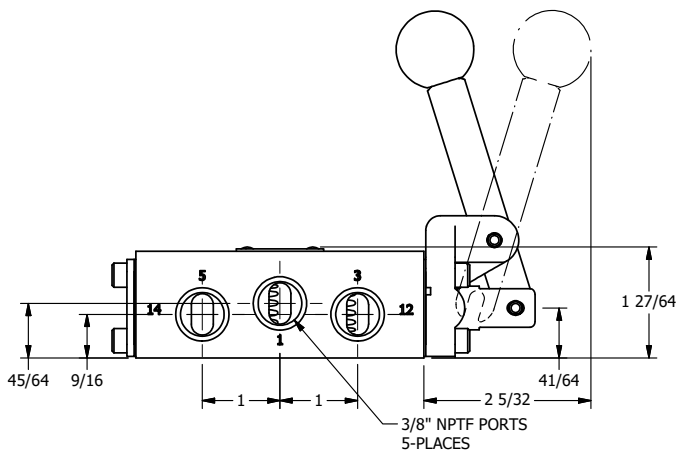

4

3

2

1

AAA
PRODUCTS
INTERNATIONAL

**AAA PRODUCTS
INTERNATIONAL**
7114 Harry Hines Blvd
Dallas, TX 75235

TITLE: 3/8" SIDE PORT, LEVER, 2 POS,
DETENT, LEVER RTRN,
RED KNOB

DRAWING NO.:
DIM_HD3JQ