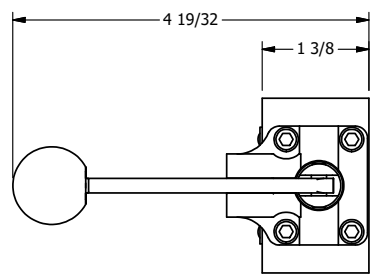

4

3

2

1

**AAA**  
PRODUCTS  
INTERNATIONAL

**AAA PRODUCTS  
INTERNATIONAL**  
7114 Harry Hines Blvd  
Dallas, TX 75235

TITLE: 3/8" SIDE PORT, LEVER, 3 POS,  
DETENT, LEVER SHFT, CLSD CTR SPL,  
RED KNOB

DRAWING NO.:  
**DIM\_HD3J**