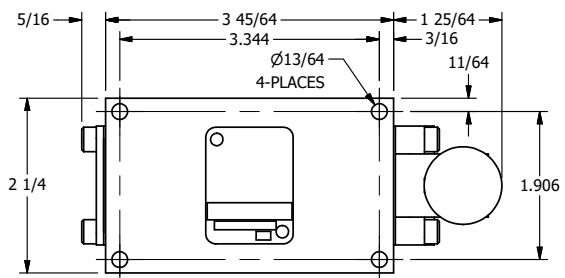

4

3

2

1

**AAA**  
PRODUCTS  
INTERNATIONAL

**AAA PRODUCTS  
INTERNATIONAL**  
7114 Harry Hines Blvd  
Dallas, TX 75235

TITLE: 3/8" SIDE PORT, LEVER, 3 POS,  
DETENT, LEVER SHFT, CLSD CTR SPL,  
RED KNOB

DRAWING NO.:  
**DIM\_HD3J**