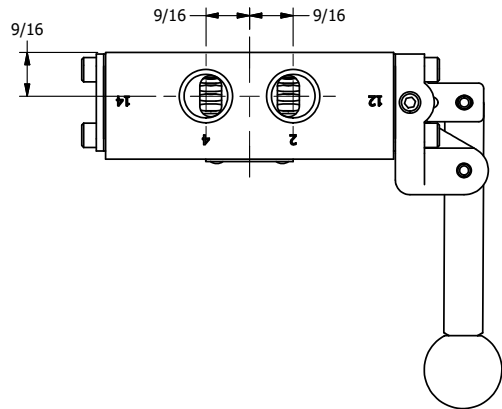

4

3

2

1

**AAA**  
PRODUCTS  
INTERNATIONAL

**AAA PRODUCTS  
INTERNATIONAL**  
7114 Harry Hines Blvd  
Dallas, TX 75235

TITLE: 3/8" SIDE PORT, LEVER, 3 POS,  
DETENT, LEVER SHFT, CLSD CTR SPL,  
RED KNOB

DRAWING NO.:  
**DIM\_HD3J**