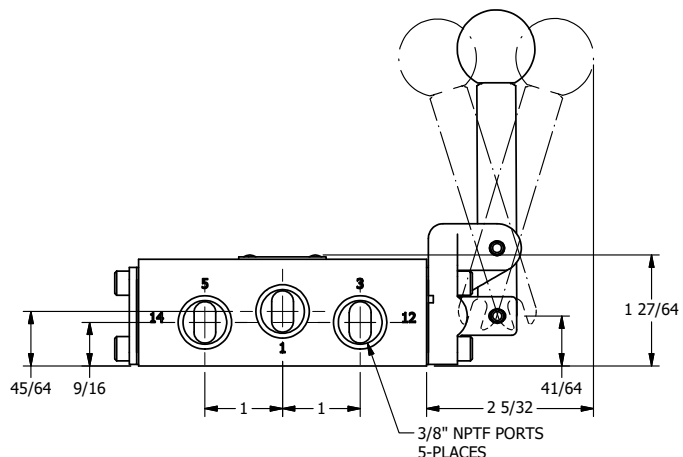

4

3

2

1

**AAA**  
PRODUCTS  
INTERNATIONAL

**AAA PRODUCTS  
INTERNATIONAL**  
7114 Harry Hines Blvd  
Dallas, TX 75235

TITLE: 3/8" SIDE PORT, LEVER, 3 POS,  
DETENT, LEVER SHFT, CLSD CTR SPL,  
RED KNOB

DRAWING NO.:  
**DIM\_HD3J**