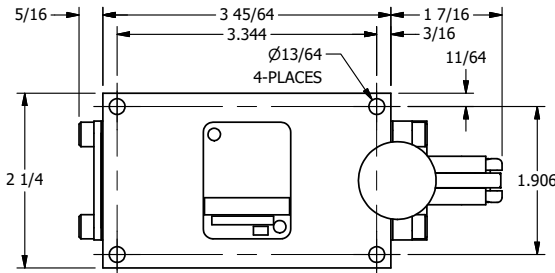

4

3

2

1

4

3

2

1

AAA
PRODUCTS
INTERNATIONAL

**AAA PRODUCTS
INTERNATIONAL**
7114 Harry Hines Blvd
Dallas, TX 75235

TITLE: 3/8" SIDE PORT, LEVER, 2 POS,
DETENT, LEVER RTRN, HVY DUTY

DRAWING NO.:
DIM_HD3HQ

THE INFORMATION CONTAINED WITHIN THIS DOCUMENT IS PROPRIETARY TO AAA PRODUCTS AND MAY NOT BE DISCLOSED WITHOUT PRIOR WRITTEN CONSENT