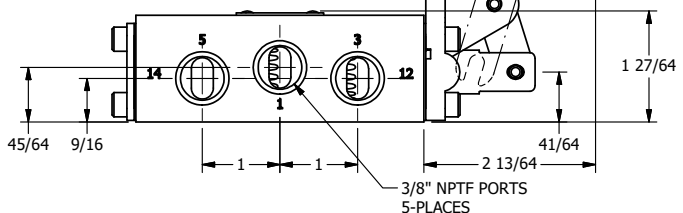

4

3

2

1

4

3

2

1

AAA
PRODUCTS
INTERNATIONAL

**AAA PRODUCTS
INTERNATIONAL**
7114 Harry Hines Blvd
Dallas, TX 75235

TITLE: 3/8" SIDE PORT, LEVER, 2 POS,
DETENT, LEVER RTRN, HVY DUTY

DRAWING NO.:
DIM_HD3HQ

THE INFORMATION CONTAINED WITHIN THIS DOCUMENT IS PROPRIETARY TO AAA PRODUCTS AND MAY NOT BE DISCLOSED WITHOUT PRIOR WRITTEN CONSENT