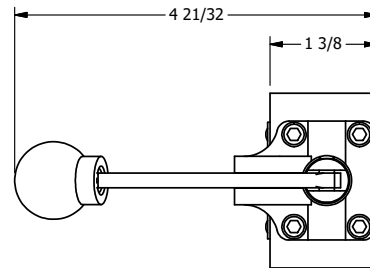

4

3

2

1

4

3

2

1

AAA
PRODUCTS
INTERNATIONAL

**AAA PRODUCTS
INTERNATIONAL**
7114 Harry Hines Blvd
Dallas, TX 75235

TITLE: 3/8" SIDE PORT, LEVER, 2 POS,
DETENT, LEVER RTRN, HVY DUTY

DRAWING NO.:
DIM_HD3HQ

THE INFORMATION CONTAINED WITHIN THIS DOCUMENT IS PROPRIETARY TO AAA PRODUCTS AND MAY NOT BE DISCLOSED WITHOUT PRIOR WRITTEN CONSENT