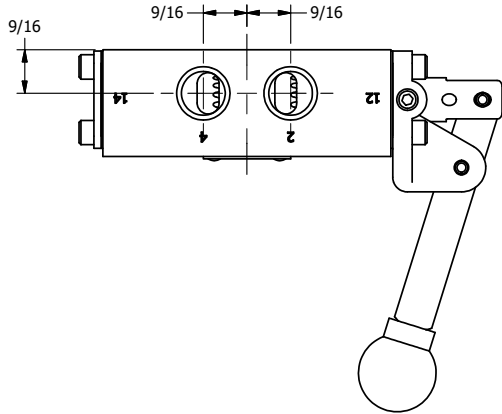

4

3

2

1

4

3

2

1

AAA
PRODUCTS
INTERNATIONAL

**AAA PRODUCTS
INTERNATIONAL**
7114 Harry Hines Blvd
Dallas, TX 75235

TITLE: 3/8" SIDE PORT, LEVER, 2 POS,
DETENT, LEVER RTRN, HVY DUTY

DRAWING NO.:
DIM_HD3HQ

THE INFORMATION CONTAINED WITHIN THIS DOCUMENT IS PROPRIETARY TO AAA PRODUCTS AND MAY NOT BE DISCLOSED WITHOUT PRIOR WRITTEN CONSENT