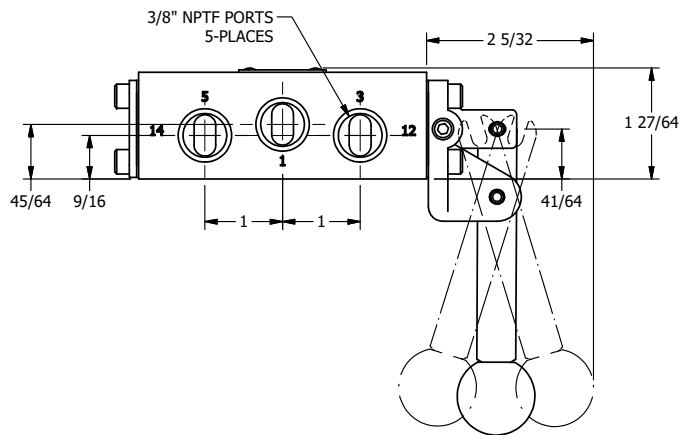

AAA
PRODUCTS
INTERNATIONAL

**AAA PRODUCTS
INTERNATIONAL**
7114 Harry Hines Blvd
Dallas, TX 75235

TITLE: 3/8" SIDE PORT, LEVER, 3 POS,
DETENT, LEVER SHFT, CLSD CTR SPL,
HVY DUTY, RED KNOB, 180D LVR

DRAWING NO.:
DIM_HD3HJT