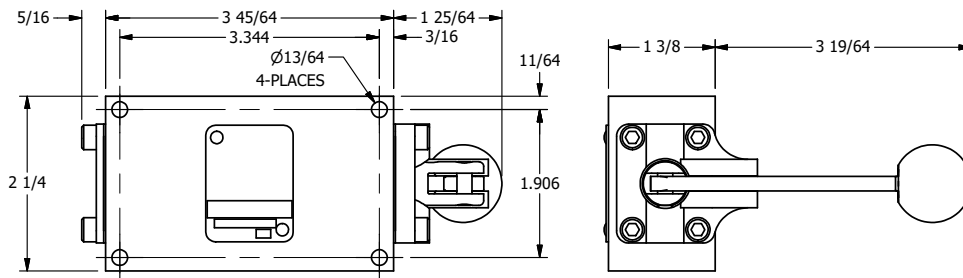

AAA
PRODUCTS
INTERNATIONAL

**AAA PRODUCTS
INTERNATIONAL**
7114 Harry Hines Blvd
Dallas, TX 75235

TITLE: 3/8" SIDE PORT, LEVER, 3 POS,
DETENT, LEVER SHFT, CLSD CTR SPL,
HVY DUTY, RED KNOB, 180D LVR

DRAWING NO.:
DIM_HD3HJT