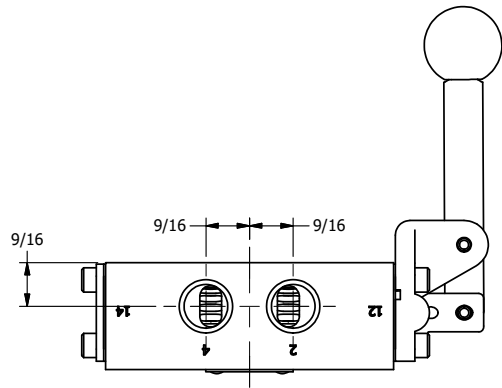

AAA
PRODUCTS
INTERNATIONAL

**AAA PRODUCTS
INTERNATIONAL**
7114 Harry Hines Blvd
Dallas, TX 75235

TITLE: 3/8" SIDE PORT, LEVER, 3 POS,
DETENT, LEVER SHFT, CLSD CTR SPL,
HVY DUTY, RED KNOB, 180D LVR

DRAWING NO.:
DIM_HD3HJT