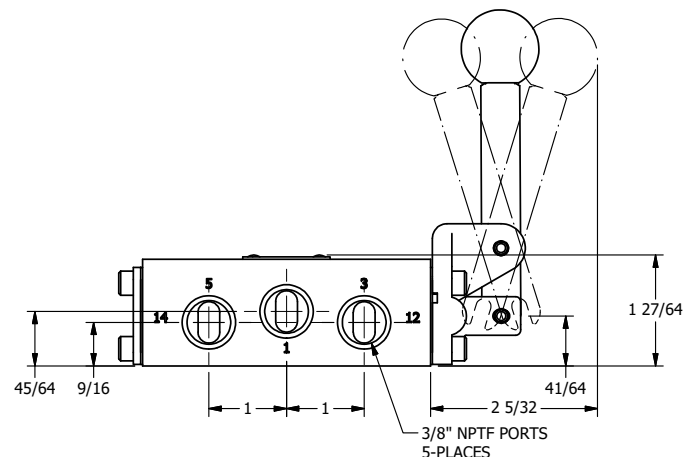

4

3

2

1

AAA
PRODUCTS
INTERNATIONAL

AAA PRODUCTS INTERNATIONAL
7114 Harry Hines Blvd
Dallas, TX 75235

TITLE: 3/8" SIDE PORT, LEVER, 3 POS,
DETENT, LEVER SHFT, CLSD CTR SPL,
HVY DUTY, RED KNOB

DRAWING NO.:
DIM_HD3HJ