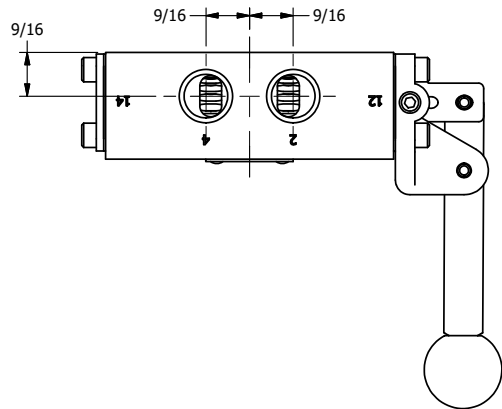

4

3

2

1

AAA
PRODUCTS
INTERNATIONAL

AAA PRODUCTS INTERNATIONAL
7114 Harry Hines Blvd
Dallas, TX 75235

TITLE: 3/8" SIDE PORT, LEVER, 3 POS,
DETENT, LEVER SHFT, CLSD CTR SPL,
HVY DUTY, RED KNOB

DRAWING NO.:
DIM_HD3HJ