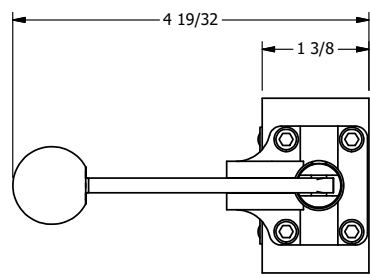

4

3

2

1

AAA
PRODUCTS
INTERNATIONAL

AAA PRODUCTS INTERNATIONAL
7114 Harry Hines Blvd
Dallas, TX 75235

TITLE: 3/8" SIDE PORT, LEVER, 3 POS,
DETENT, LEVER SHFT, CLSD CTR SPL,
HVY DUTY, RED KNOB

DRAWING NO.:
DIM_HD3HJ