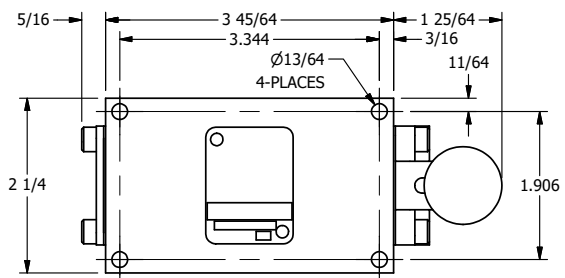

4

3

2

1

AAA
PRODUCTS
INTERNATIONAL

AAA PRODUCTS INTERNATIONAL
7114 Harry Hines Blvd
Dallas, TX 75235

TITLE: 3/8" SIDE PORT, LEVER, 3 POS,
DETENT, LEVER SHFT, CLSD CTR SPL,
HVY DUTY, RED KNOB

DRAWING NO.:
DIM_HD3HJ