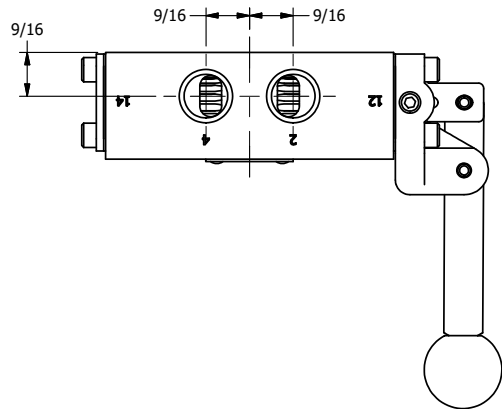

4

3

2

1

AAA
PRODUCTS
INTERNATIONAL

**AAA PRODUCTS
INTERNATIONAL**
7114 Harry Hines Blvd
Dallas, TX 75235

TITLE: 3/8" SIDE PORT, LEVER, 3 POS,
DETENT, LEVER SHFT, FLOAT CTR SPL,
RED KNOB

DRAWING NO.:
DIM_HD3GJ