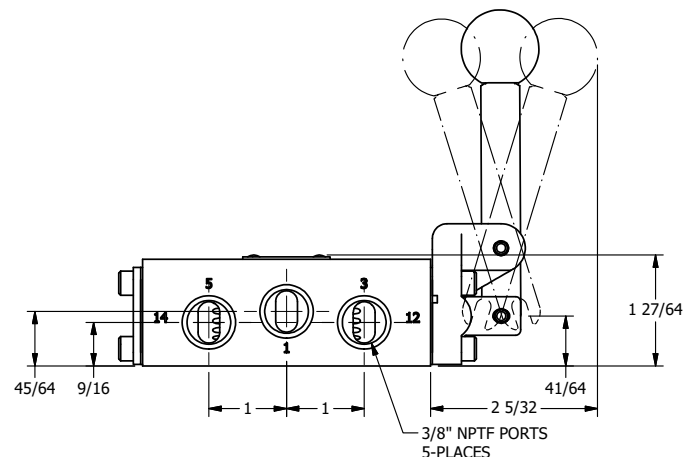

4

3

2

1

AAA
PRODUCTS
INTERNATIONAL

**AAA PRODUCTS
INTERNATIONAL**
7114 Harry Hines Blvd
Dallas, TX 75235

TITLE: 3/8" SIDE PORT, LEVER, 3 POS,
DETENT, LEVER SHFT, FLOAT CTR SPL,
RED KNOB

DRAWING NO.:
DIM_HD3GJ