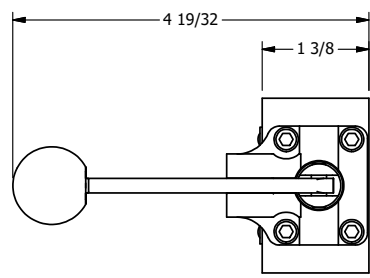

4

3

2

1

AAA
PRODUCTS
INTERNATIONAL

**AAA PRODUCTS
INTERNATIONAL**
7114 Harry Hines Blvd
Dallas, TX 75235

TITLE: 3/8" SIDE PORT, LEVER, 3 POS,
DETENT, LEVER SHFT, FLOAT CTR SPL,
RED KNOB

DRAWING NO.:
DIM_HD3GJ