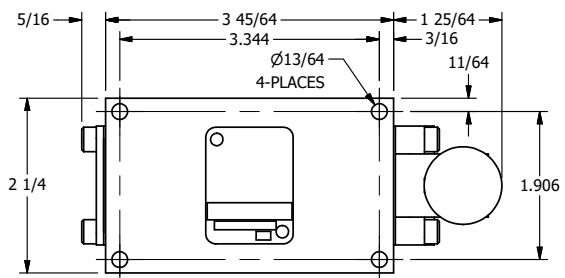

4

3

2

1

AAA
PRODUCTS
INTERNATIONAL

**AAA PRODUCTS
INTERNATIONAL**
7114 Harry Hines Blvd
Dallas, TX 75235

TITLE: 3/8" SIDE PORT, LEVER, 3 POS,
DETENT, LEVER SHFT, FLOAT CTR SPL,
RED KNOB

DRAWING NO.:
DIM_HD3GJ