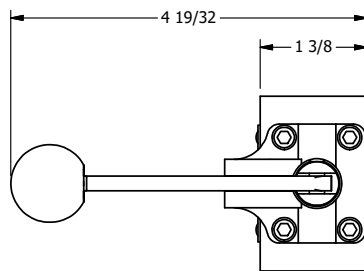

4

3

2

1

4

3

2

1

AAA
PRODUCTS
INTERNATIONAL

**AAA PRODUCTS
INTERNATIONAL**
7114 Harry Hines Blvd
Dallas, TX 75235

TITLE: 3/8" SIDE PORT, LEVER, 3 POS,
DETENT, LEVER SHFT, FLOAT CTR SPL,
RED KNOB, HVY DUTY

DRAWING NO.:
DIM_HD3GHJ