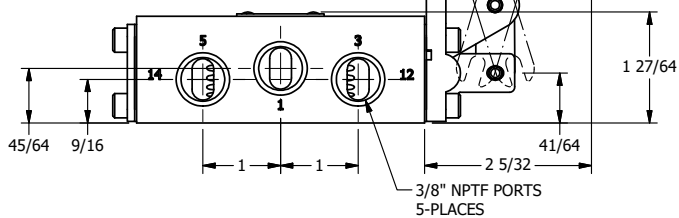

4

3

2

1

4

3

2

1

AAA
PRODUCTS
INTERNATIONAL

**AAA PRODUCTS
INTERNATIONAL**
7114 Harry Hines Blvd
Dallas, TX 75235

TITLE: 3/8" SIDE PORT, LEVER, 3 POS,
DETENT, LEVER SHFT, FLOAT CTR SPL,
RED KNOB, HVY DUTY

DRAWING NO.:
DIM_HD3GHJ

THE INFORMATION CONTAINED WITHIN THIS DOCUMENT IS PROPRIETARY TO AAA PRODUCTS AND MAY NOT BE DISCLOSED WITHOUT PRIOR WRITTEN CONSENT