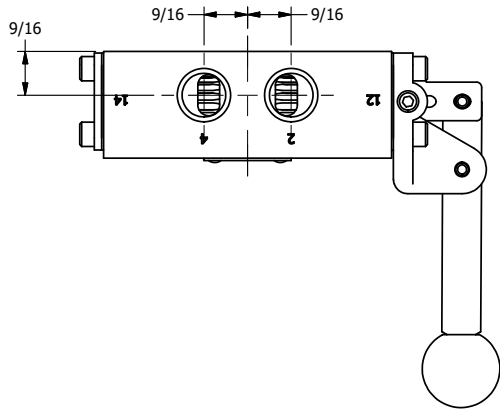

4

3

2

1

4

3

2

1

AAA
PRODUCTS
INTERNATIONAL

**AAA PRODUCTS
INTERNATIONAL**
7114 Harry Hines Blvd
Dallas, TX 75235

TITLE: 3/8" SIDE PORT, LEVER, 3 POS,
DETENT, LEVER SHFT, FLOAT CTR SPL,
RED KNOB, HVY DUTY

DRAWING NO.:
DIM_HD3GHJ