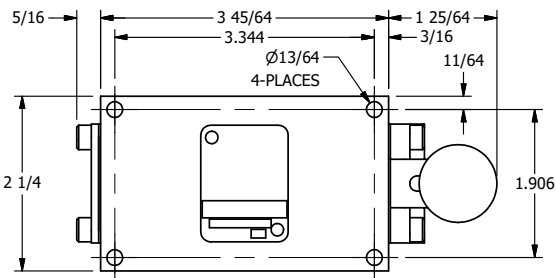

4

3

2

1

4

3

2

1

AAA
PRODUCTS
INTERNATIONAL

**AAA PRODUCTS
INTERNATIONAL**
7114 Harry Hines Blvd
Dallas, TX 75235

TITLE: 3/8" SIDE PORT, LEVER, 3 POS,
DETENT, LEVER SHFT, FLOAT CTR SPL,
RED KNOB, HVY DUTY

DRAWING NO.:
DIM_HD3GHJ