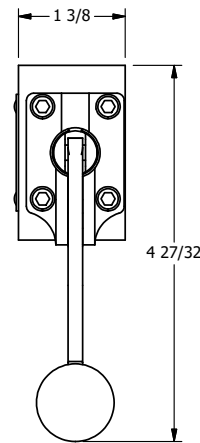

4

3

2

1

AAA PRODUCTS INTERNATIONAL
7114 Harry Hines Blvd
Dallas, TX 75235

TITLE: 3/8" SIDE PORT, LEVER, 3 POS, DETENT, LEVER SHFT, FLOAT CTR SPL, CRVD LVR, RED KNOB, 270D LVR

DRAWING NO.: DIM_HD3GCJRT

THE INFORMATION CONTAINED WITHIN THIS DOCUMENT IS PROPRIETARY TO AAA PRODUCTS AND MAY NOT BE DISCLOSED WITHOUT PRIOR WRITTEN CONSENT

4

3

2

1

B

B

A

A