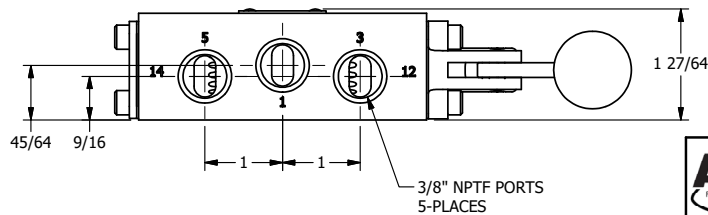

4

3

2

1

AAA PRODUCTS INTERNATIONAL
7114 Harry Hines Blvd
Dallas, TX 75235

TITLE: 3/8" SIDE PORT, LEVER, 3 POS, DETENT, LEVER SHFT, FLOAT CTR SPL, CRVD LVR, RED KNOB, 270D LVR

DRAWING NO.: DIM_HD3GCJRT

THE INFORMATION CONTAINED WITHIN THIS DOCUMENT IS PROPRIETARY TO AAA PRODUCTS AND MAY NOT BE DISCLOSED WITHOUT PRIOR WRITTEN CONSENT