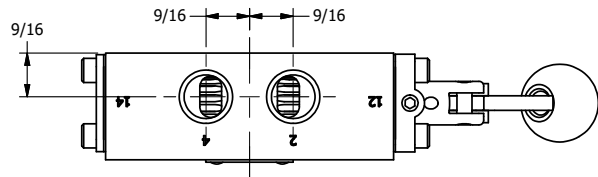

4

3

2

1

AAA PRODUCTS INTERNATIONAL
7114 Harry Hines Blvd
Dallas, TX 75235

TITLE: 3/8" SIDE PORT, LEVER, 3 POS, DETENT, LEVER SHFT, FLOAT CTR SPL, CRVD LVR, RED KNOB, 270D LVR

DRAWING NO.: DIM_HD3GCJRT

THE INFORMATION CONTAINED WITHIN THIS DOCUMENT IS PROPRIETARY TO AAA PRODUCTS AND MAY NOT BE DISCLOSED WITHOUT PRIOR WRITTEN CONSENT