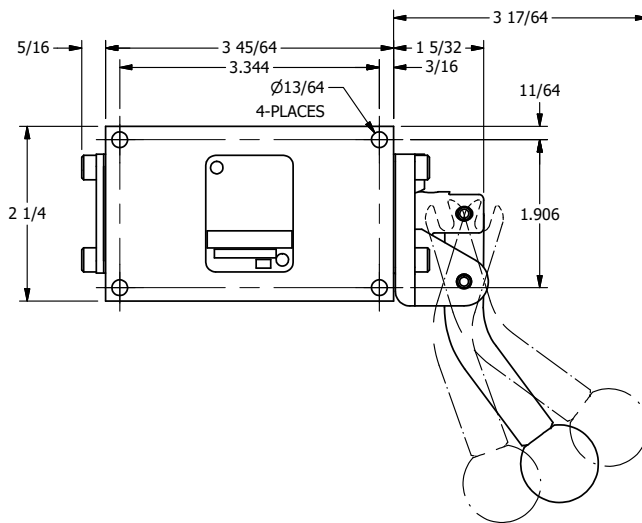

4

3

2

1

AAA PRODUCTS INTERNATIONAL
7114 Harry Hines Blvd
Dallas, TX 75235

TITLE: 3/8" SIDE PORT, LEVER, 3 POS, DETENT, LEVER SHFT, FLOAT CTR SPL, CRVD LVR, RED KNOB, 270D LVR

DRAWING NO.: DIM_HD3GCJRT

THE INFORMATION CONTAINED WITHIN THIS DOCUMENT IS PROPRIETARY TO AAA PRODUCTS AND MAY NOT BE DISCLOSED WITHOUT PRIOR WRITTEN CONSENT