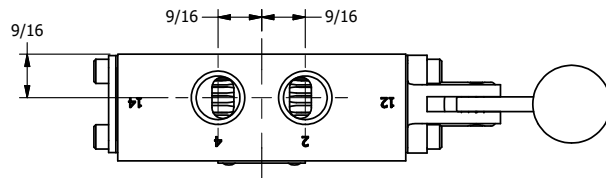

4

3

2

1

4

3

2

1

**AAA**  
PRODUCTS  
INTERNATIONAL

**AAA PRODUCTS  
INTERNATIONAL**  
7114 Harry Hines Blvd  
Dallas, TX 75235

TITLE: 3/8" SIDE PORT, LEVER, 3 POS,  
SPR CTR, LEVER SHFT, FLOAT CTR SPL,  
CRVD LVR, RED KNOB, 90D LVR