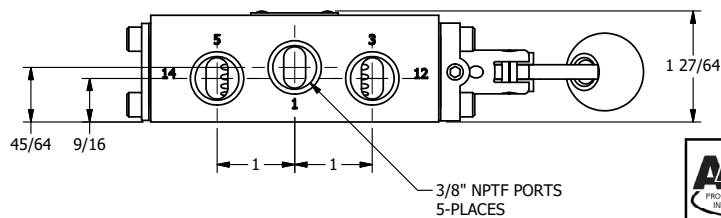

4

3

2

1

4

3

2

1

AAA
PRODUCTS
INTERNATIONAL

**AAA PRODUCTS
INTERNATIONAL**
7114 Harry Hines Blvd
Dallas, TX 75235

TITLE: 3/8" SIDE PORT, LEVER, 3 POS,
SPR CTR, LEVER SHFT, FLOAT CTR SPL,
CRVD LVR, RED KNOB, 90D LVR

DRAWING NO.:
DIM_HD3GCJR

THE INFORMATION CONTAINED WITHIN THIS DOCUMENT IS PROPRIETARY TO AAA PRODUCTS AND MAY NOT BE DISCLOSED WITHOUT PRIOR WRITTEN CONSENT