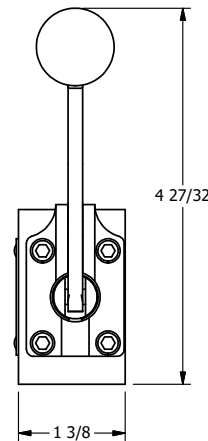

4

3

2

1

4

3

2

1

**AAA**  
PRODUCTS  
INTERNATIONAL

**AAA PRODUCTS  
INTERNATIONAL**  
7114 Harry Hines Blvd  
Dallas, TX 75235

TITLE: 3/8" SIDE PORT, LEVER, 3 POS,  
SPR CTR, LEVER SHFT, FLOAT CTR SPL,  
CRVD LVR, RED KNOB, 90D LVR

DRAWING NO.:  
DIM\_HD3GCJR

THE INFORMATION CONTAINED WITHIN THIS DOCUMENT IS PROPRIETARY TO AAA PRODUCTS AND MAY NOT BE DISCLOSED WITHOUT PRIOR WRITTEN CONSENT