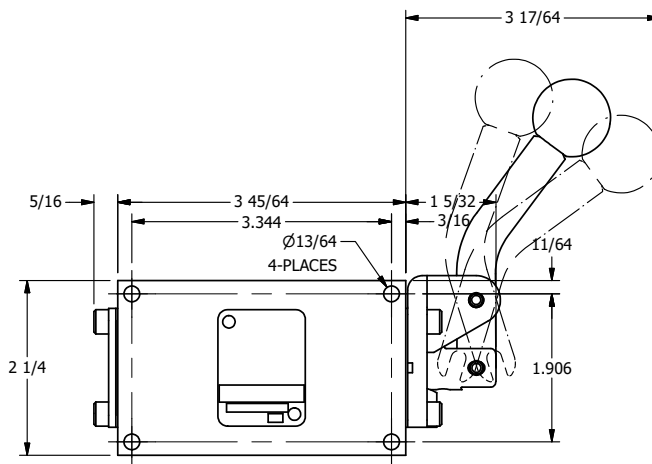

4

3

2

1

4

3

2

1

**AAA**  
PRODUCTS  
INTERNATIONAL

**AAA PRODUCTS  
INTERNATIONAL**  
7114 Harry Hines Blvd  
Dallas, TX 75235

TITLE: 3/8" SIDE PORT, LEVER, 3 POS,  
SPR CTR, LEVER SHFT, FLOAT CTR SPL,  
CRVD LVR, RED KNOB, 90D LVR