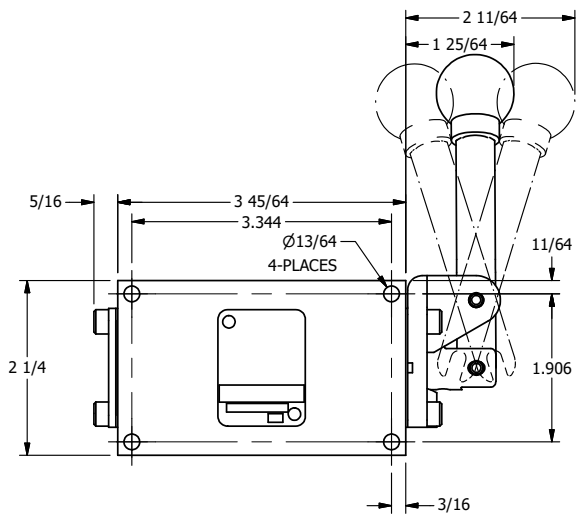

4

3

2

1

**AAA**  
PRODUCTS  
INTERNATIONAL

**AAA PRODUCTS INTERNATIONAL**  
7114 Harry Hines Blvd  
Dallas, TX 75235

TITLE: 3/8" SIDE PORT, LEVER, 3 POS,  
DETENT, LEVER RTRN,  
BNT LVR RIGHT, 90D LVR

DRAWING NO.:  
DIM\_HD3GBRR