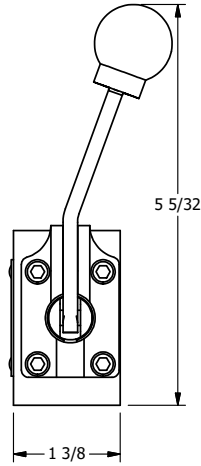

4

3

2

1

**AAA**  
PRODUCTS  
INTERNATIONAL

**AAA PRODUCTS INTERNATIONAL**  
7114 Harry Hines Blvd  
Dallas, TX 75235

TITLE: 3/8" SIDE PORT, LEVER, 3 POS,  
DETENT, LEVER RTRN,  
BNT LVR RIGHT, 90D LVR

DRAWING NO.:  
DIM\_HD3GBRR