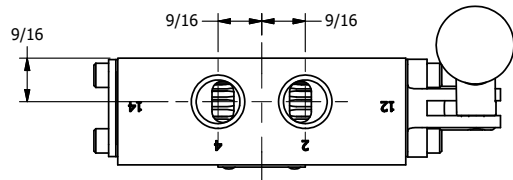

4

3

2

1

**AAA**  
PRODUCTS  
INTERNATIONAL

**AAA PRODUCTS INTERNATIONAL**  
7114 Harry Hines Blvd  
Dallas, TX 75235

TITLE: 3/8" SIDE PORT, LEVER, 3 POS,  
DETENT, LEVER RTRN,  
BNT LVR RIGHT, 90D LVR

DRAWING NO.:  
DIM\_HD3GBRR