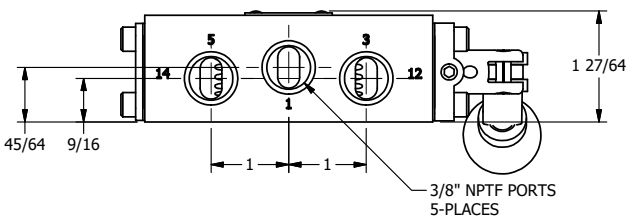

4

3

2

1

**AAA**  
PRODUCTS  
INTERNATIONAL

**AAA PRODUCTS INTERNATIONAL**  
7114 Harry Hines Blvd  
Dallas, TX 75235

TITLE: 3/8" SIDE PORT, LEVER, 3 POS,  
DETENT, LEVER RTRN,  
BNT LVR RIGHT, 90D LVR

DRAWING NO.:  
DIM\_HD3GBRR