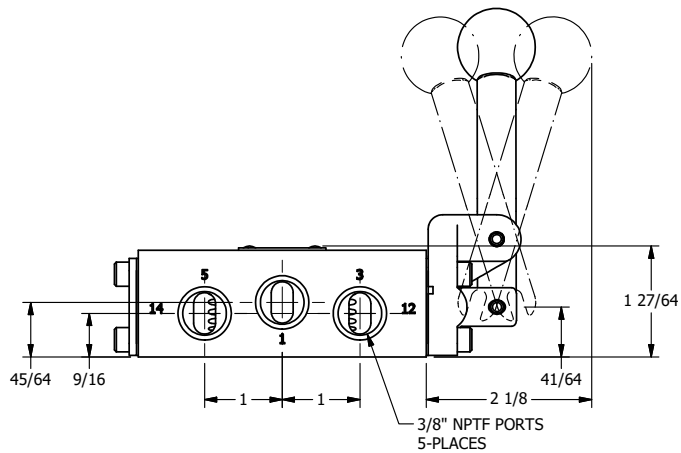

4

3

2

1

AAA
PRODUCTS
INTERNATIONAL

AAA PRODUCTS INTERNATIONAL
7114 Harry Hines Blvd
Dallas, TX 75235

TITLE: 3/8" SIDE PORT, LEVER, 3 POS,
DETENT, LEVER SHFT, FLOAT CTR SPL,
BNT LVR RIGHT, RED KNOB

DRAWING NO.:
DIM_HD3GBRJ