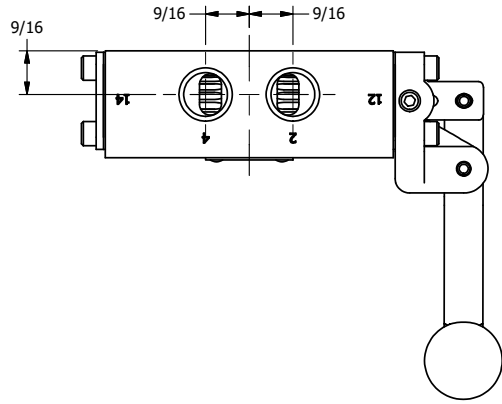

4

3

2

1

AAA
PRODUCTS
INTERNATIONAL

AAA PRODUCTS INTERNATIONAL
7114 Harry Hines Blvd
Dallas, TX 75235

TITLE: 3/8" SIDE PORT, LEVER, 3 POS,
DETENT, LEVER SHFT, FLOAT CTR SPL,
BNT LVR RIGHT, RED KNOB

DRAWING NO.:
DIM_HD3GBRJ