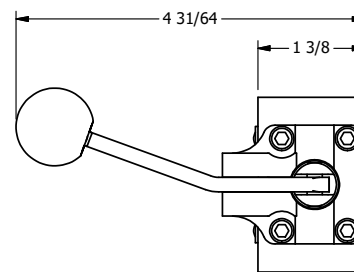

4

3

2

1

AAA
PRODUCTS
INTERNATIONAL

AAA PRODUCTS INTERNATIONAL
7114 Harry Hines Blvd
Dallas, TX 75235

TITLE: 3/8" SIDE PORT, LEVER, 3 POS,
DETENT, LEVER SHFT, FLOAT CTR SPL,
BNT LVR RIGHT, RED KNOB

DRAWING NO.:
DIM_HD3GBRJ