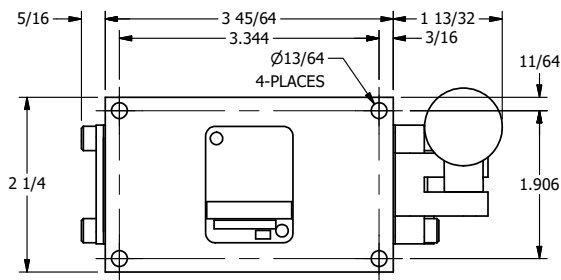

4

3

2

1

AAA
PRODUCTS
INTERNATIONAL

AAA PRODUCTS INTERNATIONAL
7114 Harry Hines Blvd
Dallas, TX 75235

TITLE: 3/8" SIDE PORT, LEVER, 3 POS,
DETENT, LEVER SHFT, FLOAT CTR SPL,
BNT LVR RIGHT, RED KNOB

DRAWING NO.:
DIM_HD3GBRJ