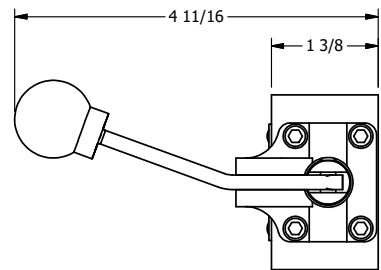

4

3

2

1

4

3

2

1

AAA
PRODUCTS
INTERNATIONAL

**AAA PRODUCTS
INTERNATIONAL**
7114 Harry Hines Blvd
Dallas, TX 75235

TITLE: 3/8" SIDE PORT, LEVER, 3 POS,
DETENT, LEVER SHFT, FLOAT CTR SPL,
BNT LVR RGHT, HVY DTY

DRAWING NO.:
DIM_HD3GBRH