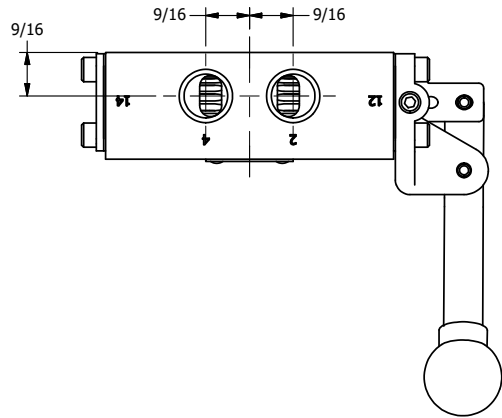

4

3

2

1

4

3

2

1

AAA
PRODUCTS
INTERNATIONAL

**AAA PRODUCTS
INTERNATIONAL**
7114 Harry Hines Blvd
Dallas, TX 75235

TITLE: 3/8" SIDE PORT, LEVER, 3 POS,
DETENT, LEVER SHFT, FLOAT CTR SPL,
BNT LVR RGHT, HVY DTY

DRAWING NO.:
DIM_HD3GBRH