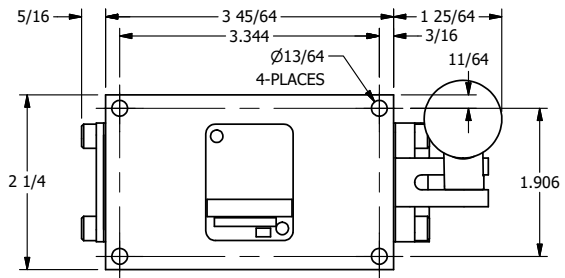

4

3

2

1

4

3

2

1

AAA
PRODUCTS
INTERNATIONAL

**AAA PRODUCTS
INTERNATIONAL**
7114 Harry Hines Blvd
Dallas, TX 75235

TITLE: 3/8" SIDE PORT, LEVER, 3 POS,
DETENT, LEVER SHFT, FLOAT CTR SPL,
BNT LVR RGHT, HVY DTY

DRAWING NO.:
DIM_HD3GBRH