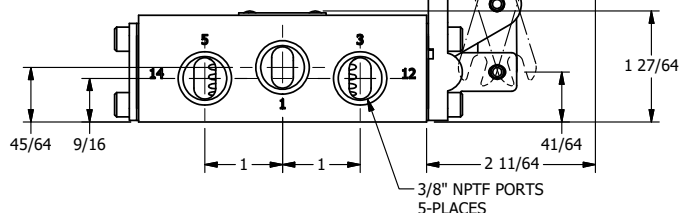

4

3

2

1

4

3

2

1

AAA
PRODUCTS
INTERNATIONAL

**AAA PRODUCTS
INTERNATIONAL**
7114 Harry Hines Blvd
Dallas, TX 75235

TITLE: 3/8" SIDE PORT, LEVER, 3 POS,
DETENT, LEVER SHFT, FLOAT CTR SPL,
BNT LVR RGHT, HVY DTY

DRAWING NO.:
DIM_HD3GBRH

THE INFORMATION CONTAINED WITHIN THIS DOCUMENT IS PROPRIETARY TO AAA PRODUCTS AND MAY NOT BE DISCLOSED WITHOUT PRIOR WRITTEN CONSENT