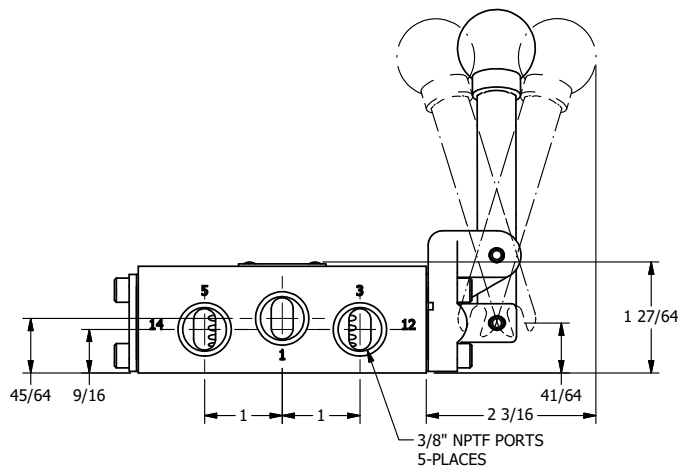

4

3

2

1

3/8" NPTF PORTS
5-PLACES

AAA
PRODUCTS
INTERNATIONAL

**AAA PRODUCTS
INTERNATIONAL**
7114 Harry Hines Blvd
Dallas, TX 75235

TITLE: 3/8" SIDE PORT, LEVER, 3 POS,
DETENT, LEVER SHFT, FLOAT CTR SPL,
BENT LEVER RIGHT

DRAWING NO.:
DIM_HD3GBR

THE INFORMATION CONTAINED WITHIN THIS DOCUMENT IS PROPRIETARY TO AAA PRODUCTS AND MAY NOT BE DISCLOSED WITHOUT PRIOR WRITTEN CONSENT

4

3

2

1

B

B