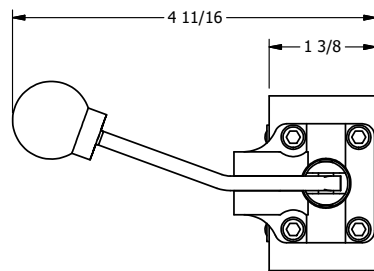

4

3

2

1

3/8" NPTF PORTS
5-PLACES

AAA
PRODUCTS
INTERNATIONAL

**AAA PRODUCTS
INTERNATIONAL**
7114 Harry Hines Blvd
Dallas, TX 75235

TITLE: 3/8" SIDE PORT, LEVER, 3 POS,
DETENT, LEVER SHFT, FLOAT CTR SPL,
BENT LEVER RIGHT

DRAWING NO.:
DIM_HD3GBR

THE INFORMATION CONTAINED WITHIN THIS DOCUMENT IS PROPRIETARY TO AAA PRODUCTS AND MAY NOT BE DISCLOSED WITHOUT PRIOR WRITTEN CONSENT

4

3

2

1

B

B