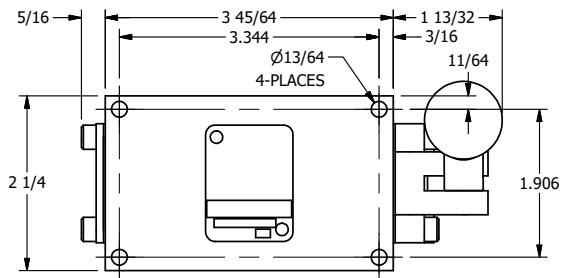

4

3

2

1

3/8" NPTF PORTS
5-PLACES

AAA
PRODUCTS
INTERNATIONAL

**AAA PRODUCTS
INTERNATIONAL**
7114 Harry Hines Blvd
Dallas, TX 75235

TITLE: 3/8" SIDE PORT, LEVER, 3 POS,
DETENT, LEVER SHFT, FLOAT CTR SPL,
BENT LEVER RIGHT

DRAWING NO.:
DIM_HD3GBR

THE INFORMATION CONTAINED WITHIN THIS DOCUMENT IS PROPRIETARY TO AAA PRODUCTS AND MAY NOT BE DISCLOSED WITHOUT PRIOR WRITTEN CONSENT

4

3

2

1

B

B