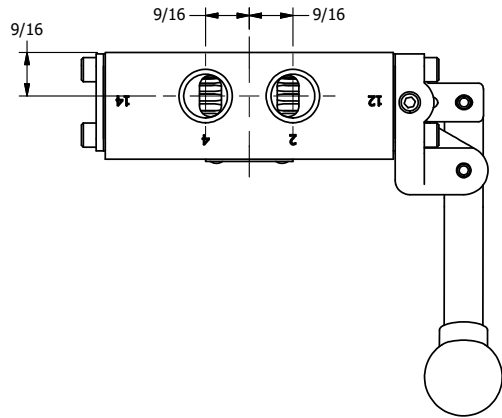

4

3

2

1

3/8" NPTF PORTS
5-PLACES

AAA
PRODUCTS
INTERNATIONAL

**AAA PRODUCTS
INTERNATIONAL**
7114 Harry Hines Blvd
Dallas, TX 75235

TITLE: 3/8" SIDE PORT, LEVER, 3 POS,
DETENT, LEVER SHFT, FLOAT CTR SPL,
BENT LEVER RIGHT

DRAWING NO.:
DIM_HD3GBR

THE INFORMATION CONTAINED WITHIN THIS DOCUMENT IS PROPRIETARY TO AAA PRODUCTS AND MAY NOT BE DISCLOSED WITHOUT PRIOR WRITTEN CONSENT

4

3

2

1

B

B