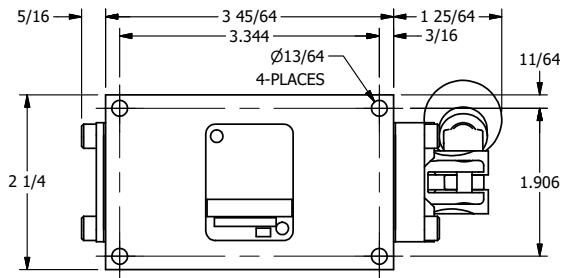

AAA
PRODUCTS
INTERNATIONAL

**AAA PRODUCTS
INTERNATIONAL**
7114 Harry Hines Blvd
Dallas, TX 75235

TITLE: 3/8" SIDE PORT, LEVER, 3 POS,
DETENT, LEVER SHFT, FLOAT CTR SPL,
BNT LVR LFT, 180D LVR

DRAWING NO.:
DIM_HD3GBLT