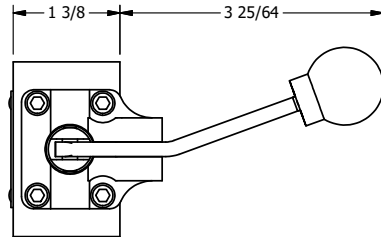

4

3

2

1

B

B

A

A

AAA
PRODUCTS
INTERNATIONAL

**AAA PRODUCTS
INTERNATIONAL**
7114 Harry Hines Blvd
Dallas, TX 75235

TITLE: 3/8" SIDE PORT, LEVER, 3 POS,
DETENT, LEVER SHFT, FLOAT CTR SPL,
BNT LVR LFT, 180D LVR

DRAWING NO.:
DIM_HD3GBLT