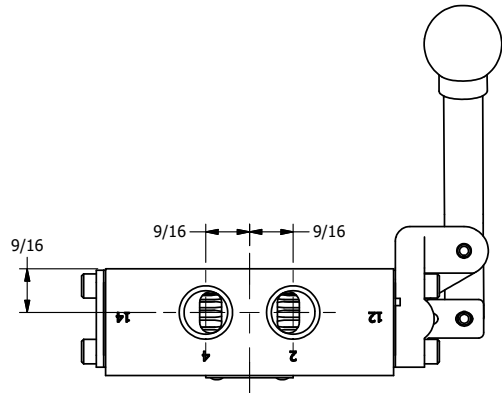

AAA
PRODUCTS
INTERNATIONAL

**AAA PRODUCTS
INTERNATIONAL**
7114 Harry Hines Blvd
Dallas, TX 75235

TITLE: 3/8" SIDE PORT, LEVER, 3 POS,
DETENT, LEVER SHFT, FLOAT CTR SPL,
BNT LVR LFT, 180D LVR

DRAWING NO.:
DIM_HD3GBLT