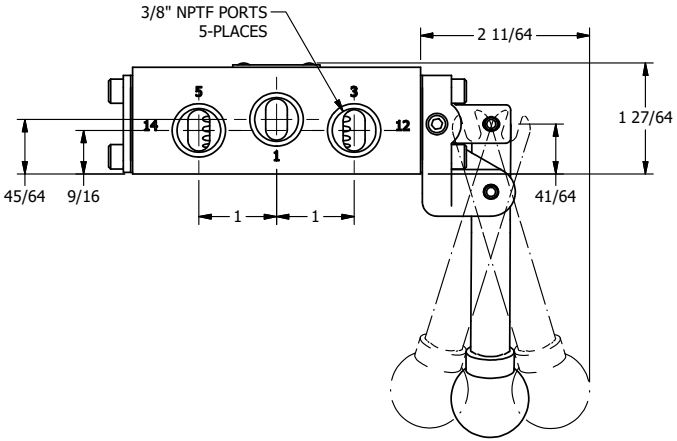

AAA
PRODUCTS
INTERNATIONAL

**AAA PRODUCTS
INTERNATIONAL**
7114 Harry Hines Blvd
Dallas, TX 75235

TITLE: 3/8" SIDE PORT, LEVER, 3 POS,
DETENT, LEVER SHFT, FLOAT CTR SPL,
BNT LVR LFT, 180D LVR

DRAWING NO.:
DIM_HD3GBLT