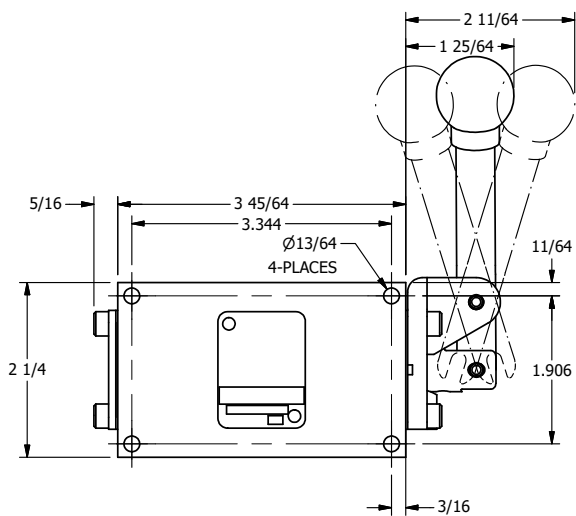

4

3

2

1

AAA
PRODUCTS
INTERNATIONAL

**AAA PRODUCTS
INTERNATIONAL**
7114 Harry Hines Blvd
Dallas, TX 75235

TITLE: 3/8" SIDE PORT, LEVER, 3 POS,
SPR CTR, LEVER SHFT, FLOAT CTR SPL,
BNT LVR LFT, 90D LVR

DRAWING NO.:
DIM_HD3GBLR