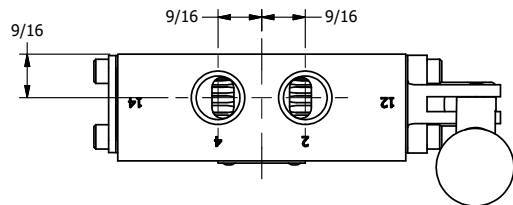

4

3

2

1

AAA
PRODUCTS
INTERNATIONAL

**AAA PRODUCTS
INTERNATIONAL**
7114 Harry Hines Blvd
Dallas, TX 75235

TITLE: 3/8" SIDE PORT, LEVER, 3 POS,
SPR CTR, LEVER SHFT, FLOAT CTR SPL,
BNT LVR LFT, 90D LVR

DRAWING NO.:
DIM_HD3GBLR