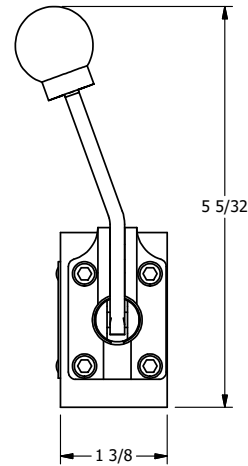

4

3

2

1

AAA
PRODUCTS
INTERNATIONAL

**AAA PRODUCTS
INTERNATIONAL**
7114 Harry Hines Blvd
Dallas, TX 75235

TITLE: 3/8" SIDE PORT, LEVER, 3 POS,
SPR CTR, LEVER SHFT, FLOAT CTR SPL,
BNT LVR LFT, 90D LVR

DRAWING NO.:
DIM_HD3GBLR