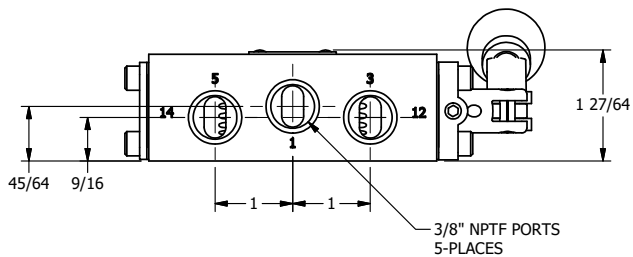

4

3

2

1

AAA
PRODUCTS
INTERNATIONAL

**AAA PRODUCTS
INTERNATIONAL**
7114 Harry Hines Blvd
Dallas, TX 75235

TITLE: 3/8" SIDE PORT, LEVER, 3 POS,
SPR CTR, LEVER SHFT, FLOAT CTR SPL,
BNT LVR LFT, 90D LVR

DRAWING NO.:
DIM_HD3GBLR