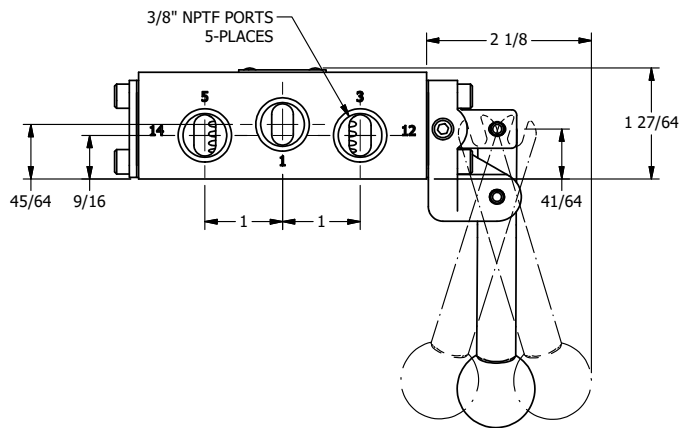

**AAA**  
PRODUCTS  
INTERNATIONAL

**AAA PRODUCTS  
INTERNATIONAL**  
7114 Harry Hines Blvd  
Dallas, TX 75235

TITLE: 3/8" SIDE PORT, LEVER, 3 POS,  
DETENT, LEVER SHFT, FLOAT CTR SPL,  
BNT LVR LFT, RED KNOB, 180D LVR

DRAWING NO.:  
DIM\_HD3GBLJT

4

3

2

1

A

A

A