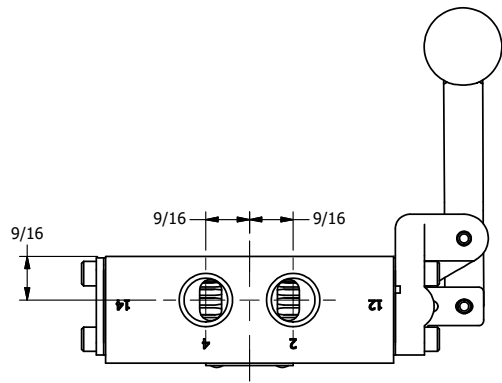

4

3

2

1

B

B

A

A

AAA
PRODUCTS
INTERNATIONAL

**AAA PRODUCTS
INTERNATIONAL**
7114 Harry Hines Blvd
Dallas, TX 75235

TITLE: 3/8" SIDE PORT, LEVER, 3 POS,
DETENT, LEVER SHFT, FLOAT CTR SPL,
BNT LVR LFT, RED KNOB, 180D LVR

DRAWING NO.:
DIM_HD3GBLJT

4

3

2

1

A

A

A

THE INFORMATION CONTAINED WITHIN THIS DOCUMENT IS PROPRIETARY TO AAA PRODUCTS AND MAY NOT BE DISCLOSED WITHOUT PRIOR WRITTEN CONSENT