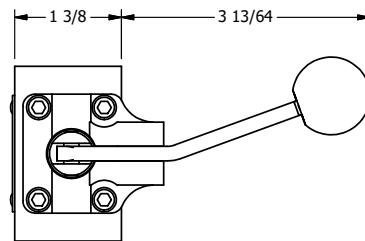

4

3

2

1

B

B

A

A

**AAA**  
PRODUCTS  
INTERNATIONAL

**AAA PRODUCTS  
INTERNATIONAL**  
7114 Harry Hines Blvd  
Dallas, TX 75235

TITLE: 3/8" SIDE PORT, LEVER, 3 POS,  
DETENT, LEVER SHFT, FLOAT CTR SPL,  
BNT LVR LFT, RED KNOB, 180D LVR

DRAWING NO.:  
DIM\_HD3GBLJT

4

3

2

1

A

A

A