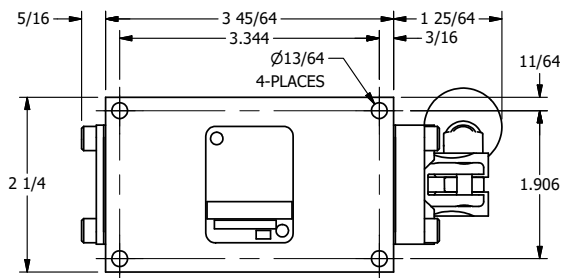

4

3

2

1

B

B

A

A

AAA
PRODUCTS
INTERNATIONAL

**AAA PRODUCTS
INTERNATIONAL**
7114 Harry Hines Blvd
Dallas, TX 75235

TITLE: 3/8" SIDE PORT, LEVER, 3 POS,
DETENT, LEVER SHFT, FLOAT CTR SPL,
BNT LVR LFT, RED KNOB, 180D LVR

DRAWING NO.:
DIM_HD3GBLJT

4

3

2

1

A

A

A

THE INFORMATION CONTAINED WITHIN THIS DOCUMENT IS PROPRIETARY TO AAA PRODUCTS AND MAY NOT BE DISCLOSED WITHOUT PRIOR WRITTEN CONSENT