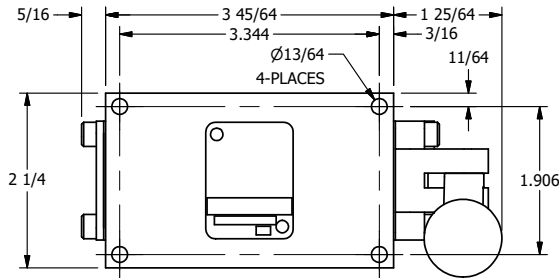

4

3

2

1

**AAA**  
PRODUCTS  
INTERNATIONAL

**AAA PRODUCTS INTERNATIONAL**  
7114 Harry Hines Blvd  
Dallas, TX 75235

TITLE: 3/8" SIDE PORT, LEVER, 3 POS,  
DETENT, LEVER SHFT, FLOAT CTR SPL,  
BNT LVR LFT, RED KNOB

DRAWING NO.:  
DIM\_HD3GBLJ

THE INFORMATION CONTAINED WITHIN THIS DOCUMENT IS PROPRIETARY TO AAA PRODUCTS AND MAY NOT BE DISCLOSED WITHOUT PRIOR WRITTEN CONSENT

4

3

2

1

B

B