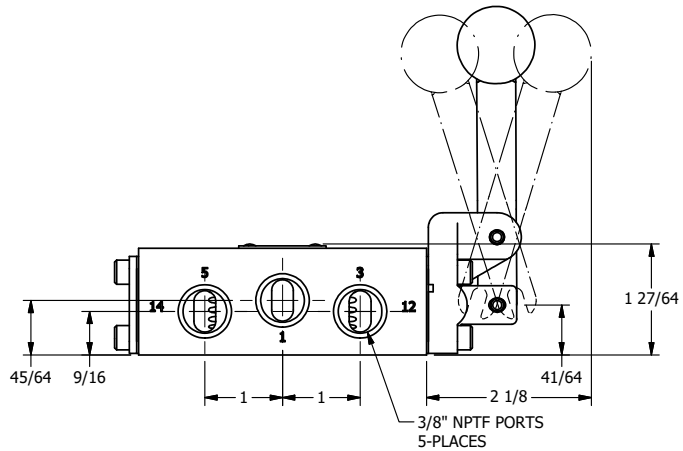

4

3

2

1

**AAA**  
PRODUCTS  
INTERNATIONAL

**AAA PRODUCTS INTERNATIONAL**  
7114 Harry Hines Blvd  
Dallas, TX 75235

TITLE: 3/8" SIDE PORT, LEVER, 3 POS,  
DETENT, LEVER SHFT, FLOAT CTR SPL,  
BNT LVR LFT, RED KNOB

DRAWING NO.:  
DIM\_HD3GBLJ

THE INFORMATION CONTAINED WITHIN THIS DOCUMENT IS PROPRIETARY TO AAA PRODUCTS AND MAY NOT BE DISCLOSED WITHOUT PRIOR WRITTEN CONSENT

4

3

2

1

B

B