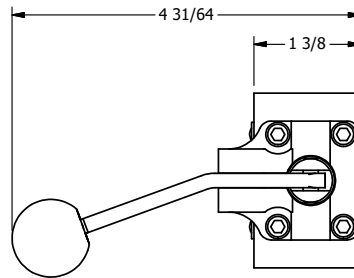

4

3

2

1

**AAA**  
PRODUCTS  
INTERNATIONAL

**AAA PRODUCTS INTERNATIONAL**  
7114 Harry Hines Blvd  
Dallas, TX 75235

TITLE: 3/8" SIDE PORT, LEVER, 3 POS,  
DETENT, LEVER SHFT, FLOAT CTR SPL,  
BNT LVR LFT, RED KNOB

DRAWING NO.:  
DIM\_HD3GBLJ

THE INFORMATION CONTAINED WITHIN THIS DOCUMENT IS PROPRIETARY TO AAA PRODUCTS AND MAY NOT BE DISCLOSED WITHOUT PRIOR WRITTEN CONSENT

4

3

2

1

B

B