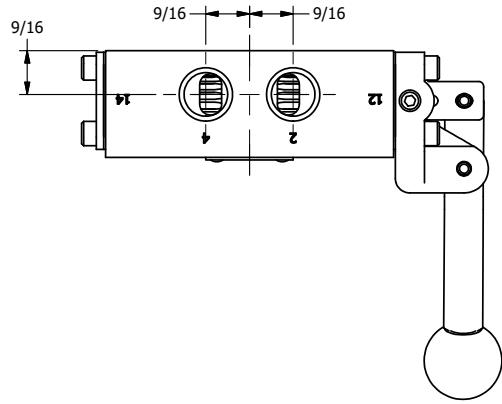

4

3

2

1

**AAA**  
PRODUCTS  
INTERNATIONAL

**AAA PRODUCTS INTERNATIONAL**  
7114 Harry Hines Blvd  
Dallas, TX 75235

TITLE: 3/8" SIDE PORT, LEVER, 3 POS,  
DETENT, LEVER SHFT, FLOAT CTR SPL,  
BNT LVR LFT, RED KNOB

DRAWING NO.:  
DIM\_HD3GBLJ

THE INFORMATION CONTAINED WITHIN THIS DOCUMENT IS PROPRIETARY TO AAA PRODUCTS AND MAY NOT BE DISCLOSED WITHOUT PRIOR WRITTEN CONSENT

4

3

2

1

B

B