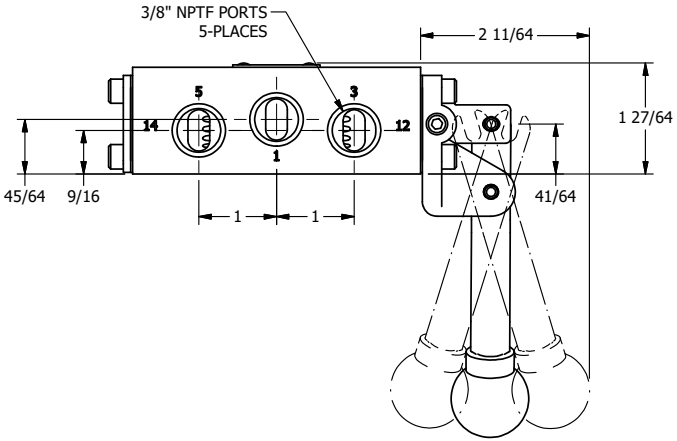

AAA
PRODUCTS
INTERNATIONAL

AAA PRODUCTS INTERNATIONAL
7114 Harry Hines Blvd
Dallas, TX 75235

TITLE: 3/8" SIDE PORT, LEVER, 3 POS, DETENT, LEVER SHFT, FLOAT CTR SPL, BNT LVR LFT, HVY DUTY, 180D LVR

DRAWING NO.: DIM_HD3GBLHT