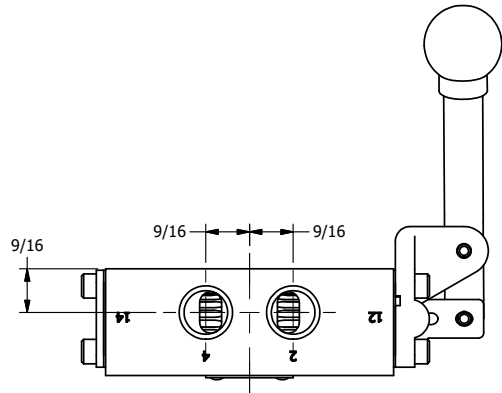

AAA
PRODUCTS
INTERNATIONAL

AAA PRODUCTS INTERNATIONAL
7114 Harry Hines Blvd
Dallas, TX 75235

TITLE: 3/8" SIDE PORT, LEVER, 3 POS, DETENT, LEVER SHFT, FLOAT CTR SPL, BNT LVR LFT, HVY DUTY, 180D LVR

DRAWING NO.: DIM_HD3GBLHT