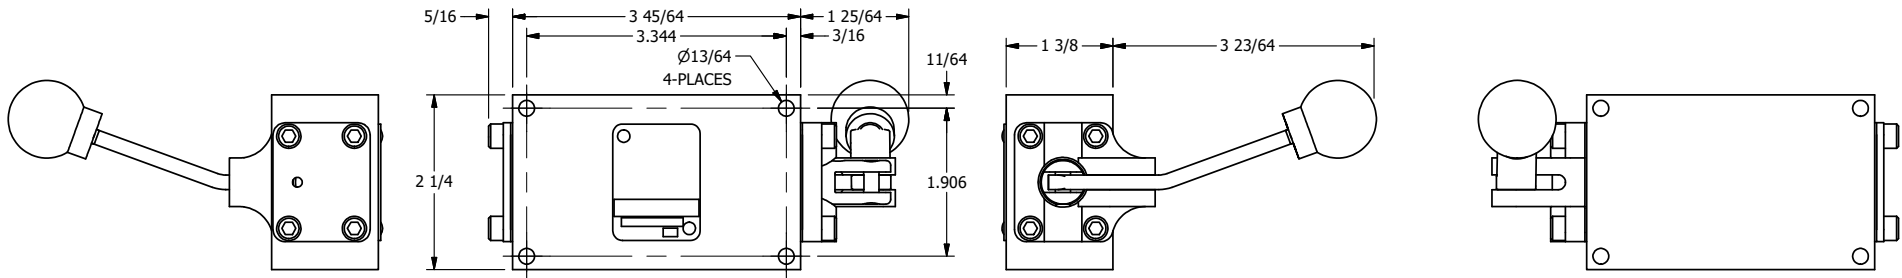

AAA
PRODUCTS
INTERNATIONAL

AAA PRODUCTS INTERNATIONAL
7114 Harry Hines Blvd
Dallas, TX 75235

TITLE: 3/8" SIDE PORT, LEVER, 3 POS, DETENT, LEVER SHFT, FLOAT CTR SPL, BNT LVR LFT, HVY DUTY, 180D LVR

DRAWING NO.: DIM_HD3GBLHT