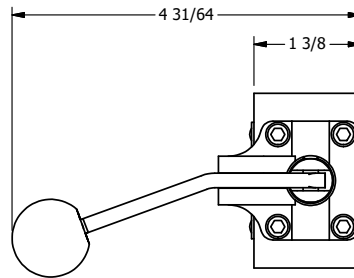

4

3

2

1

**AAA**  
PRODUCTS  
INTERNATIONAL

**AAA PRODUCTS INTERNATIONAL**  
7114 Harry Hines Blvd  
Dallas, TX 75235

TITLE: 3/8" SIDE PORT, LEVER, 3 POS,  
DETENT, LEVER SHFT, FLOAT CTR SPL,  
BNT LVR LFT, HVY DUTY, RED KNOB

DRAWING NO.:  
DIM\_HD3GBLHJ

THE INFORMATION CONTAINED WITHIN THIS DOCUMENT IS PROPRIETARY TO AAA PRODUCTS AND MAY NOT BE DISCLOSED WITHOUT PRIOR WRITTEN CONSENT

4

3

2

1

B

B