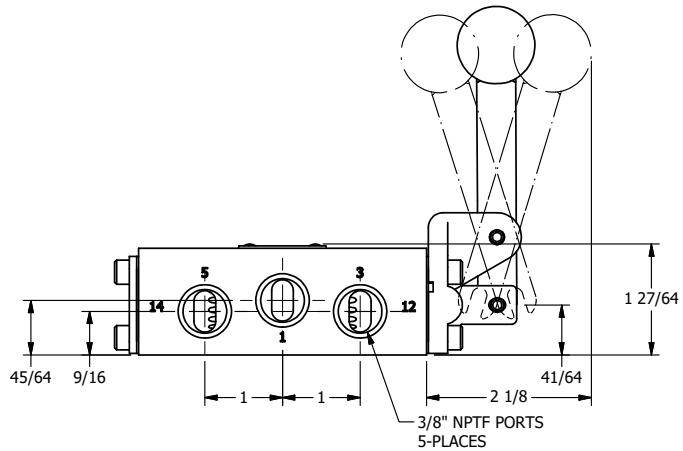

4

3

2

1

**AAA**  
PRODUCTS  
INTERNATIONAL

**AAA PRODUCTS INTERNATIONAL**  
7114 Harry Hines Blvd  
Dallas, TX 75235

TITLE: 3/8" SIDE PORT, LEVER, 3 POS,  
DETENT, LEVER SHFT, FLOAT CTR SPL,  
BNT LVR LFT, HVY DUTY, RED KNOB

DRAWING NO.:  
DIM\_HD3GBLHJ

THE INFORMATION CONTAINED WITHIN THIS DOCUMENT IS PROPRIETARY TO AAA PRODUCTS AND MAY NOT BE DISCLOSED WITHOUT PRIOR WRITTEN CONSENT

4

3

2

1

B

B