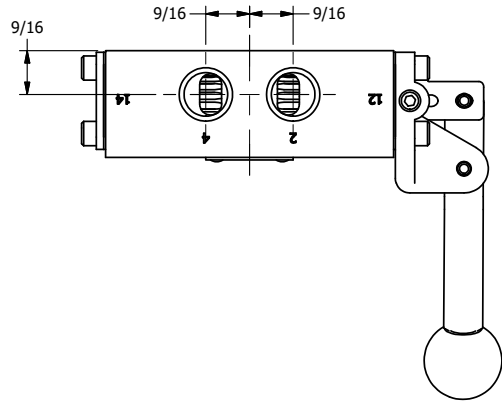

4

3

2

1

**AAA**  
PRODUCTS  
INTERNATIONAL

**AAA PRODUCTS INTERNATIONAL**  
7114 Harry Hines Blvd  
Dallas, TX 75235

TITLE: 3/8" SIDE PORT, LEVER, 3 POS,  
DETENT, LEVER SHFT, FLOAT CTR SPL,  
BNT LVR LFT, HVY DUTY, RED KNOB

DRAWING NO.:  
DIM\_HD3GBLHJ

THE INFORMATION CONTAINED WITHIN THIS DOCUMENT IS PROPRIETARY TO AAA PRODUCTS AND MAY NOT BE DISCLOSED WITHOUT PRIOR WRITTEN CONSENT

4

3

2

1

B

B