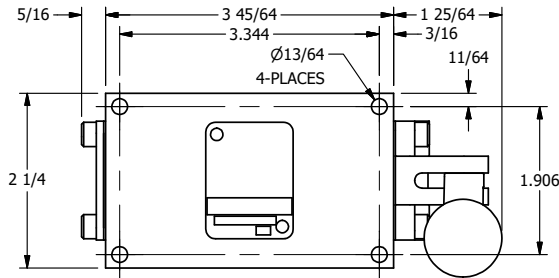

4

3

2

1

**AAA**  
PRODUCTS  
INTERNATIONAL

**AAA PRODUCTS INTERNATIONAL**  
7114 Harry Hines Blvd  
Dallas, TX 75235

TITLE: 3/8" SIDE PORT, LEVER, 3 POS,  
DETENT, LEVER SHFT, FLOAT CTR SPL,  
BNT LVR LFT, HVY DUTY, RED KNOB

DRAWING NO.:  
DIM\_HD3GBLHJ

THE INFORMATION CONTAINED WITHIN THIS DOCUMENT IS PROPRIETARY TO AAA PRODUCTS AND MAY NOT BE DISCLOSED WITHOUT PRIOR WRITTEN CONSENT

4

3

2

1

B

B