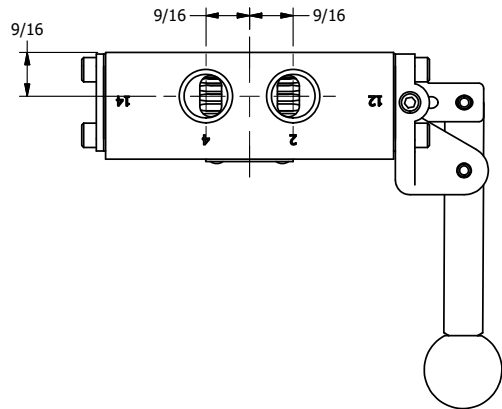

4

3

2

1

AAA
PRODUCTS
INTERNATIONAL

**AAA PRODUCTS
INTERNATIONAL**
7114 Harry Hines Blvd
Dallas, TX 75235

TITLE: 3/8" SIDE PORT, LEVER, 3 POS,
DETENT, LEVER SHFT, REGEN CTR SPL,
RED KNOB, HVY DUTY

DRAWING NO.:
DIM_HD3DHJ