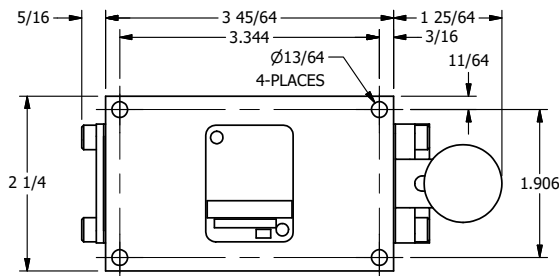

4

3

2

1

AAA
PRODUCTS
INTERNATIONAL

**AAA PRODUCTS
INTERNATIONAL**
7114 Harry Hines Blvd
Dallas, TX 75235

TITLE: 3/8" SIDE PORT, LEVER, 3 POS,
DETENT, LEVER SHFT, REGEN CTR SPL,
RED KNOB, HVY DUTY

DRAWING NO.:
DIM_HD3DHJ