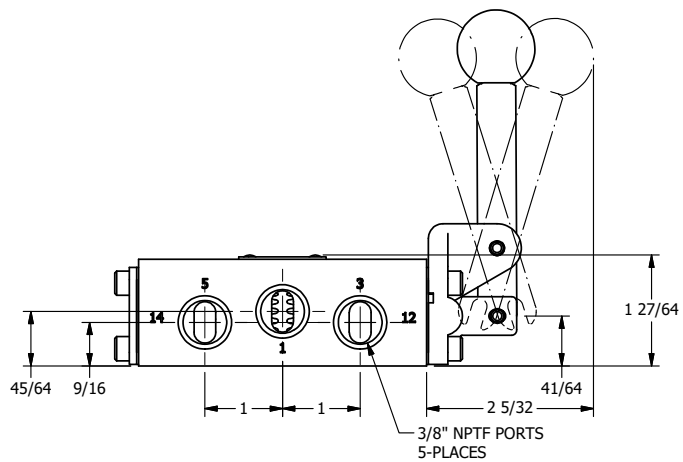

4

3

2

1

AAA
PRODUCTS
INTERNATIONAL

**AAA PRODUCTS
INTERNATIONAL**
7114 Harry Hines Blvd
Dallas, TX 75235

TITLE: 3/8" SIDE PORT, LEVER, 3 POS,
DETENT, LEVER SHFT, REGEN CTR SPL,
RED KNOB, HVY DUTY

DRAWING NO.:
DIM_HD3DHJ