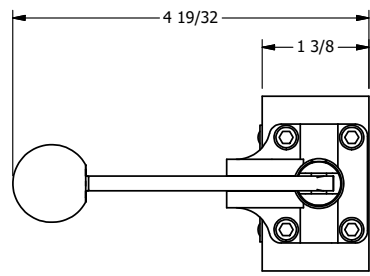

4

3

2

1

AAA
PRODUCTS
INTERNATIONAL

**AAA PRODUCTS
INTERNATIONAL**
7114 Harry Hines Blvd
Dallas, TX 75235

TITLE: 3/8" SIDE PORT, LEVER, 3 POS,
DETENT, LEVER SHFT, REGEN CTR SPL,
RED KNOB, HVY DUTY

DRAWING NO.:
DIM_HD3DHJ