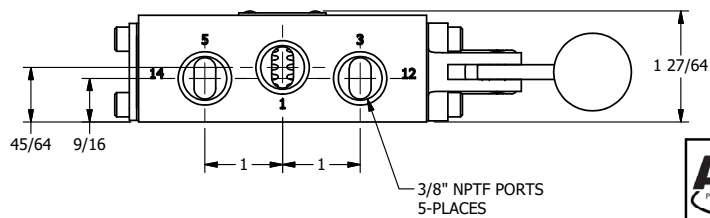

4

3

2

1

4

3

2

1

AAA
PRODUCTS
INTERNATIONAL

AAA PRODUCTS INTERNATIONAL
7114 Harry Hines Blvd
Dallas, TX 75235

TITLE: 3/8" SIDE PORT, LEVER, 3 POS,
DETENT, LEVER SHFT, REGEN CTR SPL,
CRVD LVR, RED KNOB, 270D LVR

DRAWING NO.:
DIM_HD3DCJRT

THE INFORMATION CONTAINED WITHIN THIS DOCUMENT IS PROPRIETARY TO AAA PRODUCTS AND MAY NOT BE DISCLOSED WITHOUT PRIOR WRITTEN CONSENT