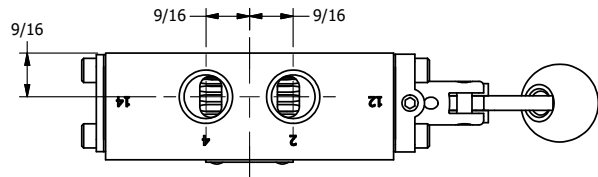

4

3

2

1

4

3

2

1

**AAA**  
PRODUCTS  
INTERNATIONAL

**AAA PRODUCTS INTERNATIONAL**  
7114 Harry Hines Blvd  
Dallas, TX 75235

TITLE: 3/8" SIDE PORT, LEVER, 3 POS,  
DETENT, LEVER SHFT, REGEN CTR SPL,  
CRVD LVR, RED KNOB, 270D LVR