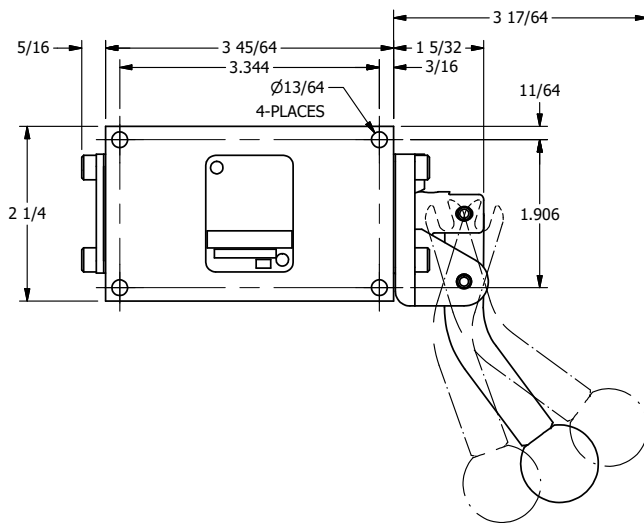

4

3

2

1

4

3

2

1

**AAA**  
PRODUCTS  
INTERNATIONAL

**AAA PRODUCTS INTERNATIONAL**  
7114 Harry Hines Blvd  
Dallas, TX 75235

TITLE: 3/8" SIDE PORT, LEVER, 3 POS,  
DETENT, LEVER SHFT, REGEN CTR SPL,  
CRVD LVR, RED KNOB, 270D LVR