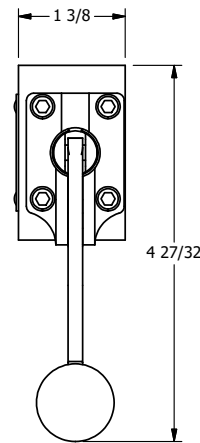

4

3

2

1

4

3

2

1

**AAA**  
PRODUCTS  
INTERNATIONAL

**AAA PRODUCTS INTERNATIONAL**  
7114 Harry Hines Blvd  
Dallas, TX 75235

TITLE: 3/8" SIDE PORT, LEVER, 3 POS,  
DETENT, LEVER SHFT, REGEN CTR SPL,  
CRVD LVR, RED KNOB, 270D LVR

DRAWING NO.:  
DIM\_HD3DCJRT

THE INFORMATION CONTAINED WITHIN THIS DOCUMENT IS PROPRIETARY TO AAA PRODUCTS AND MAY NOT BE DISCLOSED WITHOUT PRIOR WRITTEN CONSENT