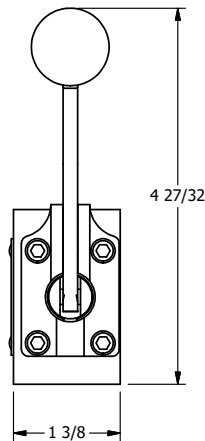

4

3

2

1

B

B

A

A

4

3

2

1

AAA
PRODUCTS
INTERNATIONAL

**AAA PRODUCTS
INTERNATIONAL**
7114 Harry Hines Blvd
Dallas, TX 75235

TITLE: 3/8" SIDE PORT, LEVER, 3 POS,
SPR CTR, LEVER SHFT, REGEN CTR SPL,
CRVD LVR, RED KNOB, 90D LVR

DRAWING NO.:
DIM_HD3DCJR