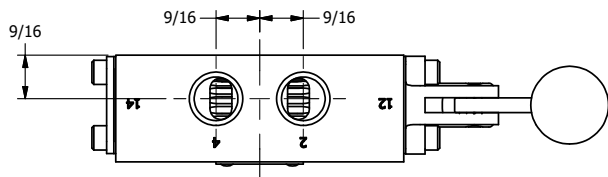

4

3

2

1

B

B

A

A

4

3

2

1

AAA
PRODUCTS
INTERNATIONAL

**AAA PRODUCTS
INTERNATIONAL**
7114 Harry Hines Blvd
Dallas, TX 75235

TITLE: 3/8" SIDE PORT, LEVER, 3 POS,
SPR CTR, LEVER SHFT, REGEN CTR SPL,
CRVD LVR, RED KNOB, 90D LVR

DRAWING NO.:
DIM_HD3DCJR

THE INFORMATION CONTAINED WITHIN THIS DOCUMENT IS PROPRIETARY TO AAA PRODUCTS AND MAY NOT BE DISCLOSED WITHOUT PRIOR WRITTEN CONSENT