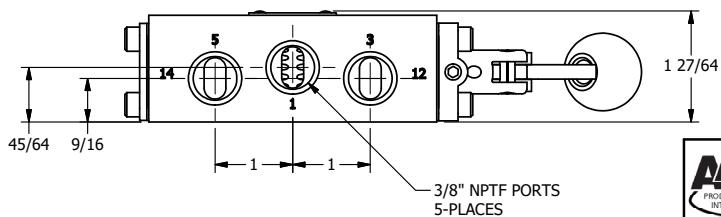

4

3

2

1

AAA
PRODUCTS
INTERNATIONAL

**AAA PRODUCTS
INTERNATIONAL**
7114 Harry Hines Blvd
Dallas, TX 75235

TITLE: 3/8" SIDE PORT, LEVER, 3 POS,
SPR CTR, LEVER SHFT, REGEN CTR SPL,
CRVD LVR, RED KNOB, 90D LVR

DRAWING NO.:
DIM_HD3DCJR