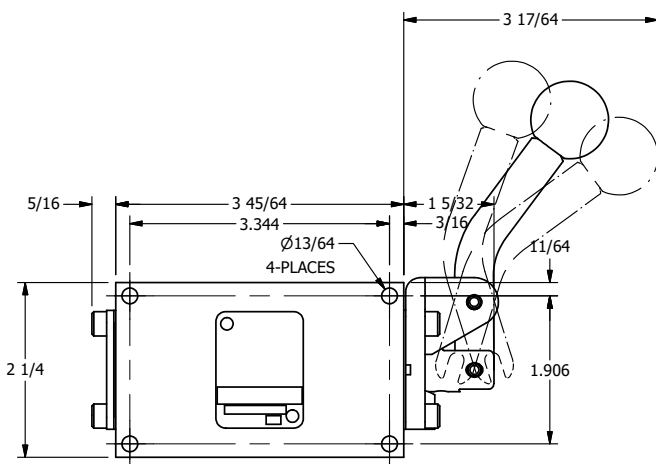

4

3

2

1

AAA
PRODUCTS
INTERNATIONAL

**AAA PRODUCTS
INTERNATIONAL**
7114 Harry Hines Blvd
Dallas, TX 75235

TITLE: 3/8" SIDE PORT, LEVER, 3 POS,
SPR CTR, LEVER SHFT, REGEN CTR SPL,
CRVD LVR, RED KNOB, 90D LVR

DRAWING NO.:
DIM_HD3DCJR