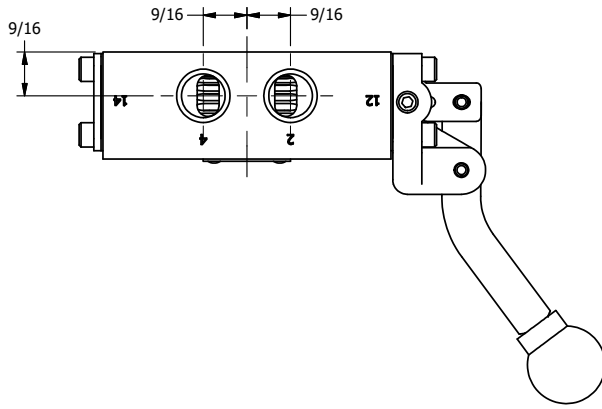

4

3

2

1

AAA
PRODUCTS
INTERNATIONAL

**AAA PRODUCTS
INTERNATIONAL**
7114 Harry Hines Blvd
Dallas, TX 75235

TITLE: 3/8" SIDE PORT, LEVER, 3 POS,
DETENT, LEVER SHFT, REGEN CTR SPL,
CURVED LEVER

DRAWING NO.:
DIM_HD3DC