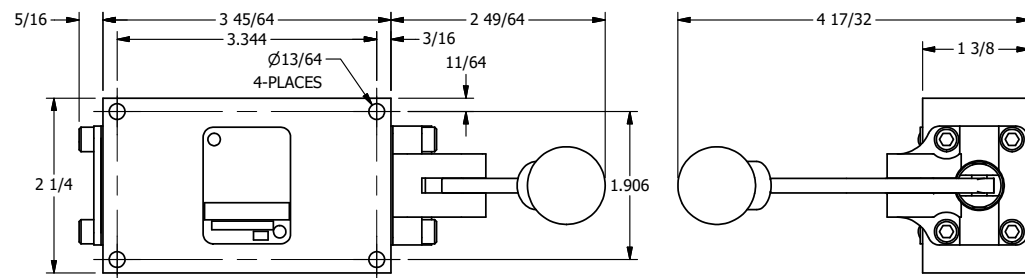

4

3

2

1

AAA
PRODUCTS
INTERNATIONAL

**AAA PRODUCTS
INTERNATIONAL**
7114 Harry Hines Blvd
Dallas, TX 75235

TITLE: 3/8" SIDE PORT, LEVER, 3 POS,
DETENT, LEVER SHFT, REGEN CTR SPL,
CURVED LEVER

DRAWING NO.:
DIM_HD3DC