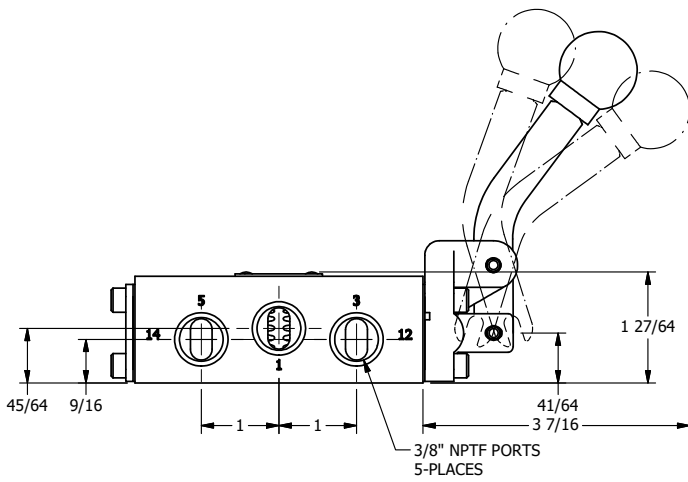

4

3

2

1

AAA
PRODUCTS
INTERNATIONAL

**AAA PRODUCTS
INTERNATIONAL**
7114 Harry Hines Blvd
Dallas, TX 75235

TITLE: 3/8" SIDE PORT, LEVER, 3 POS,
DETENT, LEVER SHFT, REGEN CTR SPL,
CURVED LEVER

DRAWING NO.:
DIM_HD3DC