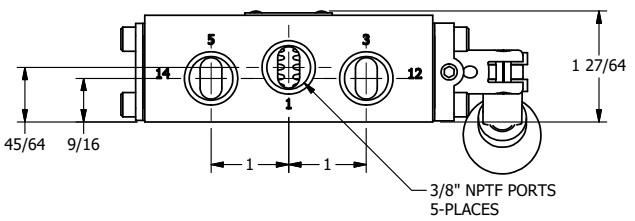

4

3

2

1

AAA
PRODUCTS
INTERNATIONAL

AAA PRODUCTS INTERNATIONAL
7114 Harry Hines Blvd
Dallas, TX 75235

TITLE: 3/8" SIDE PORT, LEVER, 3 POS,
DETENT, LEVER RTRN,
BNT LVR RIGHT, 90D LVR

DRAWING NO.:
DIM_HD3DBRR