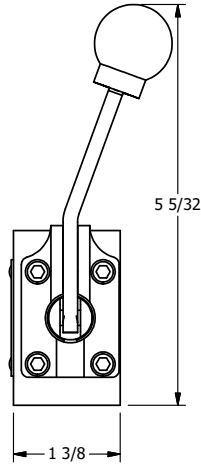

4

3

2

1

AAA
PRODUCTS
INTERNATIONAL

AAA PRODUCTS INTERNATIONAL
7114 Harry Hines Blvd
Dallas, TX 75235

TITLE: 3/8" SIDE PORT, LEVER, 3 POS,
DETENT, LEVER RTRN,
BNT LVR RIGHT, 90D LVR

DRAWING NO.:
DIM_HD3DBRR