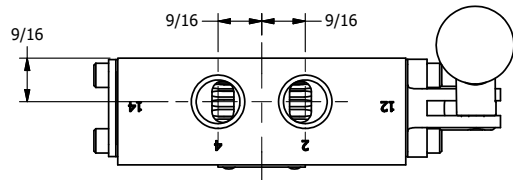

4

3

2

1

AAA
PRODUCTS
INTERNATIONAL

AAA PRODUCTS INTERNATIONAL
7114 Harry Hines Blvd
Dallas, TX 75235

TITLE: 3/8" SIDE PORT, LEVER, 3 POS,
DETENT, LEVER RTRN,
BNT LVR RIGHT, 90D LVR

DRAWING NO.:
DIM_HD3DBRR