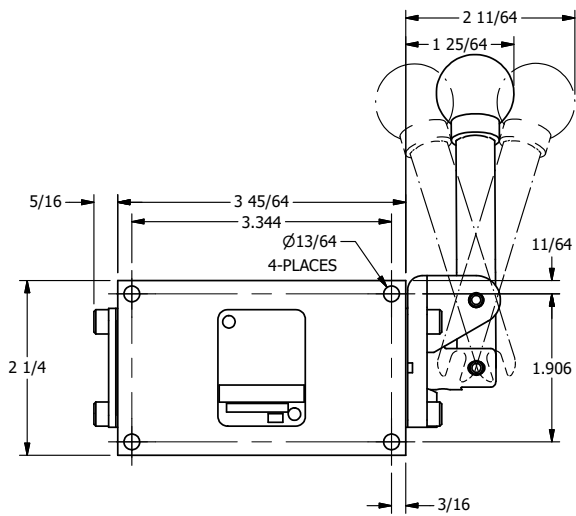

4

3

2

1

AAA
PRODUCTS
INTERNATIONAL

AAA PRODUCTS INTERNATIONAL
7114 Harry Hines Blvd
Dallas, TX 75235

TITLE: 3/8" SIDE PORT, LEVER, 3 POS,
DETENT, LEVER RTRN,
BNT LVR RIGHT, 90D LVR

DRAWING NO.:
DIM_HD3DBRR