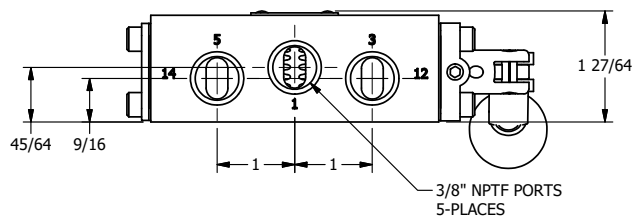

4

3

2

1

**AAA**  
PRODUCTS  
INTERNATIONAL

**AAA PRODUCTS INTERNATIONAL**  
7114 Harry Hines Blvd  
Dallas, TX 75235

TITLE: 3/8" SIDE PORT, LEVER, 3 POS,  
DETENT, LEVER RTRN,  
BNT LVR RGT, RED KNOB, 90D LVR