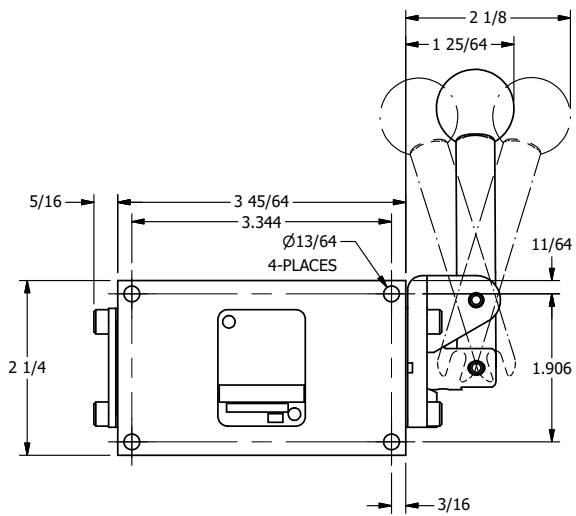

4

3

2

1

**AAA**  
PRODUCTS  
INTERNATIONAL

**AAA PRODUCTS INTERNATIONAL**  
7114 Harry Hines Blvd  
Dallas, TX 75235

TITLE: 3/8" SIDE PORT, LEVER, 3 POS,  
DETENT, LEVER RTRN,  
BNT LVR RGT, RED KNOB, 90D LVR

DRAWING NO.:  
DIM\_HD3DBRJR

THE INFORMATION CONTAINED WITHIN THIS DOCUMENT IS PROPRIETARY TO AAA PRODUCTS AND MAY NOT BE DISCLOSED WITHOUT PRIOR WRITTEN CONSENT

4

3

2

1

B

B