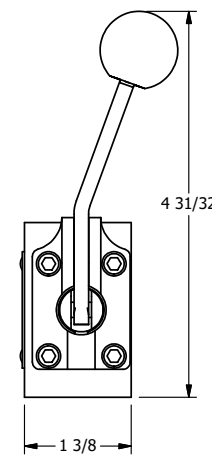

4

3

2

1

**AAA**  
PRODUCTS  
INTERNATIONAL

**AAA PRODUCTS INTERNATIONAL**  
7114 Harry Hines Blvd  
Dallas, TX 75235

TITLE: 3/8" SIDE PORT, LEVER, 3 POS,  
DETENT, LEVER RTRN,  
BNT LVR RGT, RED KNOB, 90D LVR

DRAWING NO.:  
DIM\_HD3DBRJR

THE INFORMATION CONTAINED WITHIN THIS DOCUMENT IS PROPRIETARY TO AAA PRODUCTS AND MAY NOT BE DISCLOSED WITHOUT PRIOR WRITTEN CONSENT

4

3

2

1

B

B