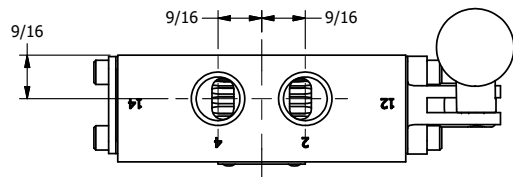

4

3

2

1

**AAA**  
PRODUCTS  
INTERNATIONAL

**AAA PRODUCTS INTERNATIONAL**  
7114 Harry Hines Blvd  
Dallas, TX 75235

TITLE: 3/8" SIDE PORT, LEVER, 3 POS,  
DETENT, LEVER RTRN,  
BNT LVR RGT, RED KNOB, 90D LVR