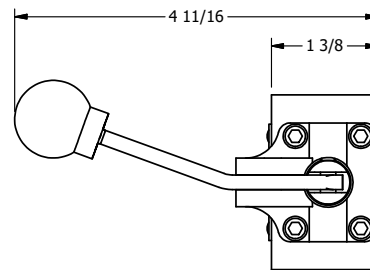

4

3

2

1

AAA
PRODUCTS
INTERNATIONAL

**AAA PRODUCTS
INTERNATIONAL**
7114 Harry Hines Blvd
Dallas, TX 75235

TITLE: 3/8" SIDE PORT, LEVER, 3 POS,
DETENT, LEVER SHFT, REGEN CTR SPL,
BNT LVR RIGHT, HVY DTY

DRAWING NO.:
DIM_HD3DBRH