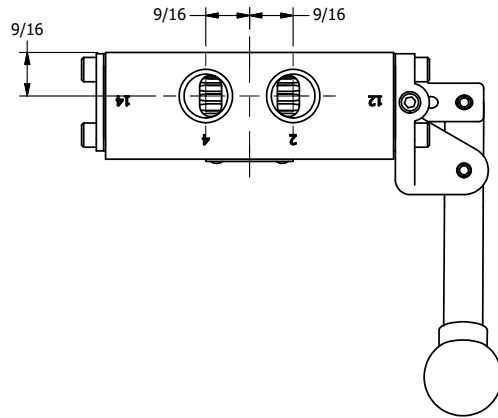

4

3

2

1

AAA
PRODUCTS
INTERNATIONAL

**AAA PRODUCTS
INTERNATIONAL**
7114 Harry Hines Blvd
Dallas, TX 75235

TITLE: 3/8" SIDE PORT, LEVER, 3 POS,
DETENT, LEVER SHFT, REGEN CTR SPL,
BNT LVR RIGHT, HVY DTY

DRAWING NO.:
DIM_HD3DBRH