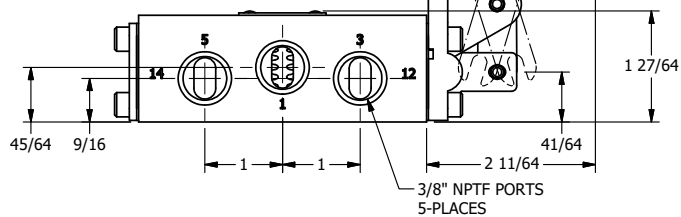

4

3

2

1

AAA
PRODUCTS
INTERNATIONAL

**AAA PRODUCTS
INTERNATIONAL**
7114 Harry Hines Blvd
Dallas, TX 75235

TITLE: 3/8" SIDE PORT, LEVER, 3 POS,
DETENT, LEVER SHFT, REGEN CTR SPL,
BNT LVR RIGHT, HVY DTY

DRAWING NO.:
DIM_HD3DBRH