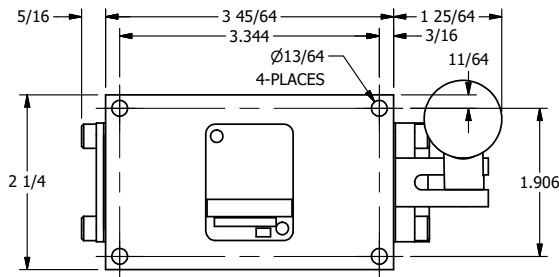

4

3

2

1

AAA
PRODUCTS
INTERNATIONAL

**AAA PRODUCTS
INTERNATIONAL**
7114 Harry Hines Blvd
Dallas, TX 75235

TITLE: 3/8" SIDE PORT, LEVER, 3 POS,
DETENT, LEVER SHFT, REGEN CTR SPL,
BNT LVR RIGHT, HVY DTY

DRAWING NO.:
DIM_HD3DBRH