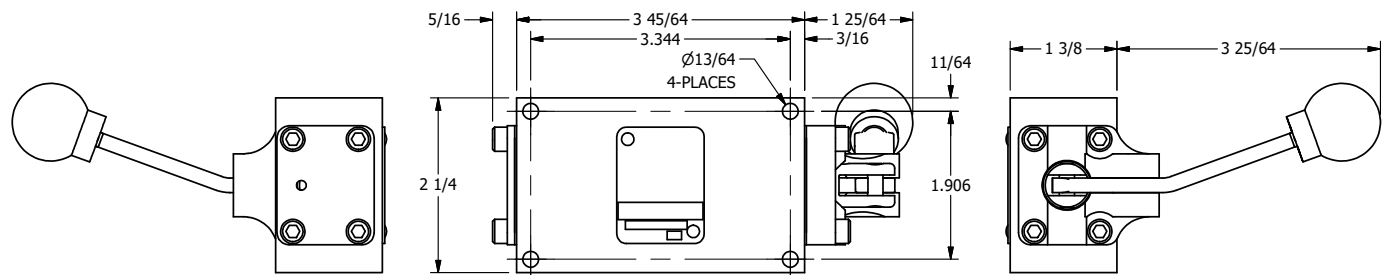

AAA
PRODUCTS
INTERNATIONAL

**AAA PRODUCTS
INTERNATIONAL**
7114 Harry Hines Blvd
Dallas, TX 75235

TITLE: 3/8" SIDE PORT, LEVER, 3 POS,
DETENT, LEVER SHFT, REGEN CTR SPL,
BNT LVR LFT, 180D LVR

DRAWING NO.:
DIM_HD3DBLT