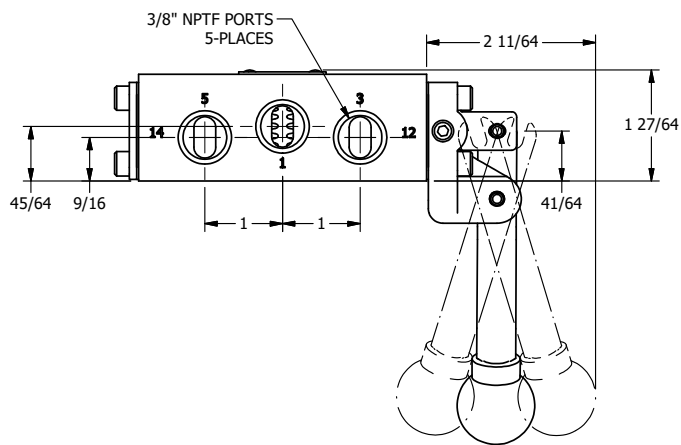

AAA
PRODUCTS
INTERNATIONAL

**AAA PRODUCTS
INTERNATIONAL**
7114 Harry Hines Blvd
Dallas, TX 75235

TITLE: 3/8" SIDE PORT, LEVER, 3 POS,
DETENT, LEVER SHFT, REGEN CTR SPL,
BNT LVR LFT, 180D LVR

DRAWING NO.:
DIM_HD3DBLT