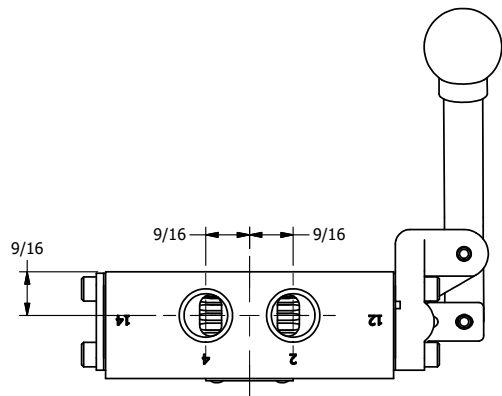

AAA
PRODUCTS
INTERNATIONAL

**AAA PRODUCTS
INTERNATIONAL**
7114 Harry Hines Blvd
Dallas, TX 75235

TITLE: 3/8" SIDE PORT, LEVER, 3 POS,
DETENT, LEVER SHFT, REGEN CTR SPL,
BNT LVR LFT, 180D LVR

DRAWING NO.:
DIM_HD3DBLT