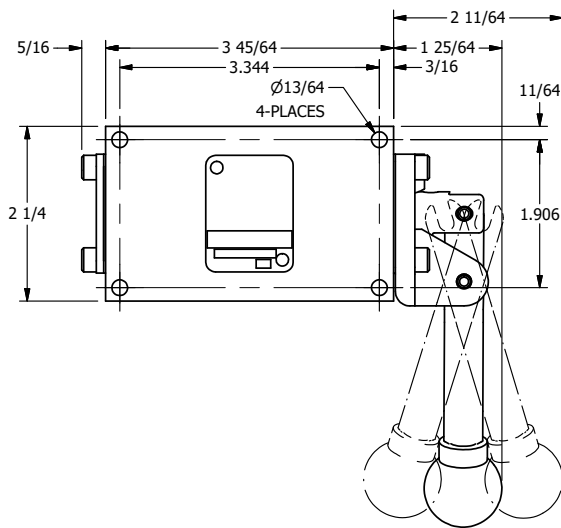

4

3

2

1

AAA
PRODUCTS
INTERNATIONAL

**AAA PRODUCTS
INTERNATIONAL**
7114 Harry Hines Blvd
Dallas, TX 75235

TITLE: 3/8" SIDE PORT, LEVER, 3 POS,
DETENT, LEVER SHFT, REGEN CTR SPL,
BNT LVR LFT, 270D LVR

DRAWING NO.:
DIM_HD3DBLRT