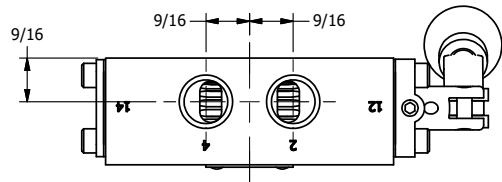

4

3

2

1

AAA
PRODUCTS
INTERNATIONAL

**AAA PRODUCTS
INTERNATIONAL**
7114 Harry Hines Blvd
Dallas, TX 75235

TITLE: 3/8" SIDE PORT, LEVER, 3 POS,
DETENT, LEVER SHFT, REGEN CTR SPL,
BNT LVR LFT, 270D LVR

DRAWING NO.:
DIM_HD3DBLRT