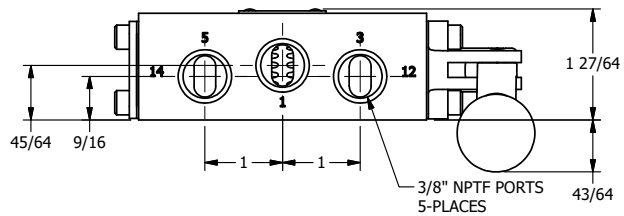

4

3

2

1

AAA
PRODUCTS
INTERNATIONAL

**AAA PRODUCTS
INTERNATIONAL**
7114 Harry Hines Blvd
Dallas, TX 75235

TITLE: 3/8" SIDE PORT, LEVER, 3 POS,
DETENT, LEVER SHFT, REGEN CTR SPL,
BNT LVR LFT, 270D LVR

DRAWING NO.:
DIM_HD3DBLRT