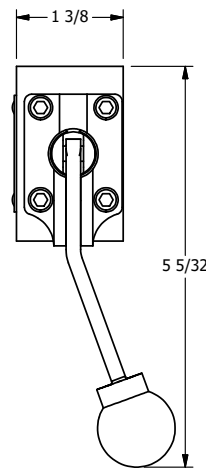

4

3

2

1

AAA
PRODUCTS
INTERNATIONAL

**AAA PRODUCTS
INTERNATIONAL**
7114 Harry Hines Blvd
Dallas, TX 75235

TITLE: 3/8" SIDE PORT, LEVER, 3 POS,
DETENT, LEVER SHFT, REGEN CTR SPL,
BNT LVR LFT, 270D LVR

DRAWING NO.:
DIM_HD3DBLRT