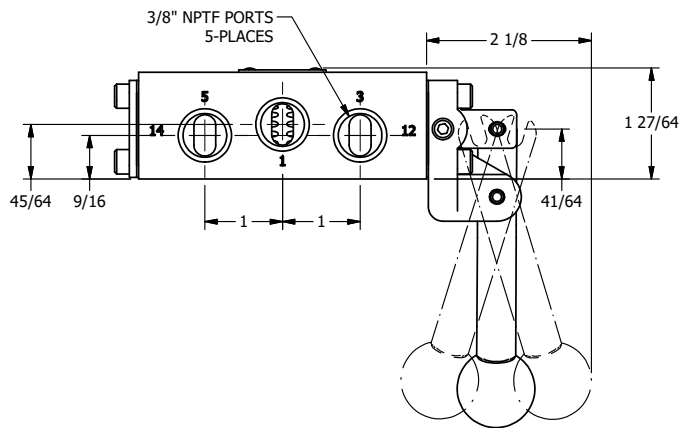

AAA
PRODUCTS
INTERNATIONAL

AAA PRODUCTS INTERNATIONAL
7114 Harry Hines Blvd
Dallas, TX 75235

TITLE: 3/8" SIDE PORT, LEVER, 3 POS,
DETENT, LEVER SHFT, REGEN CTR SPL,
BNT LVR LFT, RED KNOB, 180D LVR

DRAWING NO.:
DIM_HD3DBLJT