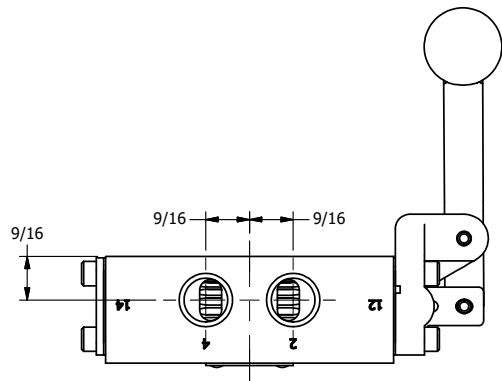

4

3

2

1

B

B

A

A

AAA
PRODUCTS
INTERNATIONAL

AAA PRODUCTS INTERNATIONAL
7114 Harry Hines Blvd
Dallas, TX 75235

TITLE: 3/8" SIDE PORT, LEVER, 3 POS,
DETENT, LEVER SHFT, REGEN CTR SPL,
BNT LVR LFT, RED KNOB, 180D LVR

DRAWING NO.:
DIM_HD3DBLJT

4

3

2

1

B

B

A

THE INFORMATION CONTAINED WITHIN THIS DOCUMENT IS PROPRIETARY TO AAA PRODUCTS AND MAY NOT BE DISCLOSED WITHOUT PRIOR WRITTEN CONSENT