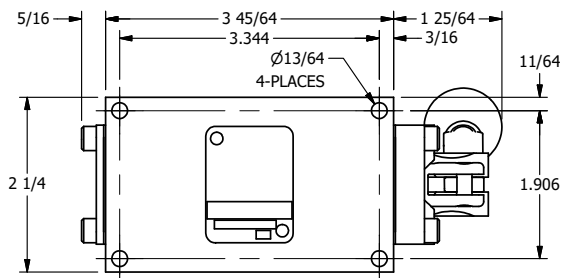

4

3

2

1

B

B

A

A

AAA
PRODUCTS
INTERNATIONAL

AAA PRODUCTS INTERNATIONAL
7114 Harry Hines Blvd
Dallas, TX 75235

TITLE: 3/8" SIDE PORT, LEVER, 3 POS,
DETENT, LEVER SHFT, REGEN CTR SPL,
BNT LVR LFT, RED KNOB, 180D LVR

DRAWING NO.:
DIM_HD3DBLJT

4

3

2

1

B

B

A

THE INFORMATION CONTAINED WITHIN THIS DOCUMENT IS PROPRIETARY TO AAA PRODUCTS AND MAY NOT BE DISCLOSED WITHOUT PRIOR WRITTEN CONSENT