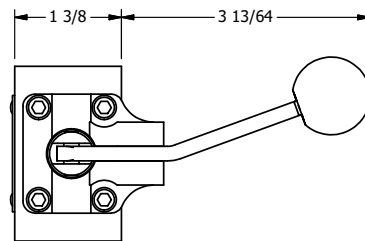

4

3

2

1

B

B

A

A

AAA
PRODUCTS
INTERNATIONAL

AAA PRODUCTS INTERNATIONAL
7114 Harry Hines Blvd
Dallas, TX 75235

TITLE: 3/8" SIDE PORT, LEVER, 3 POS,
DETENT, LEVER SHFT, REGEN CTR SPL,
BNT LVR LFT, RED KNOB, 180D LVR

DRAWING NO.:
DIM_HD3DBLJT