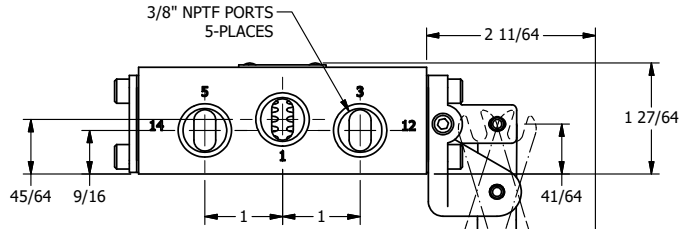

AAA
PRODUCTS
INTERNATIONAL

**AAA PRODUCTS
INTERNATIONAL**
7114 Harry Hines Blvd
Dallas, TX 75235

TITLE: 3/8" SIDE PORT, LEVER, 3 POS,
DETENT, LEVER SHFT, REGEN CTR SPL,
BNT LVR LFT, HVY DUTY, 180D LVR

DRAWING NO.:
DIM_HD3DBLHT