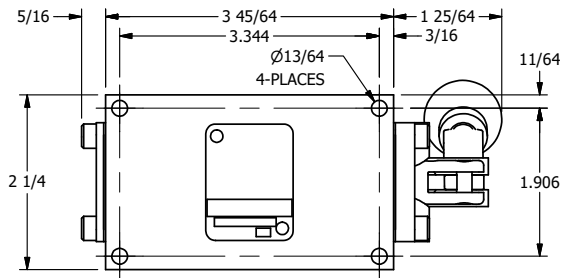

4

3

2

1

B

B

A

A

AAA
PRODUCTS
INTERNATIONAL

**AAA PRODUCTS
INTERNATIONAL**
7114 Harry Hines Blvd
Dallas, TX 75235

TITLE: 3/8" SIDE PORT, LEVER, 3 POS,
DETENT, LEVER SHFT, REGEN CTR SPL,
BNT LVR LFT, HVY DUTY, 180D LVR

DRAWING NO.:
DIM_HD3DBLHT

4

3

2

1

THE INFORMATION CONTAINED WITHIN THIS DOCUMENT IS PROPRIETARY TO AAA PRODUCTS AND MAY NOT BE DISCLOSED WITHOUT PRIOR WRITTEN CONSENT