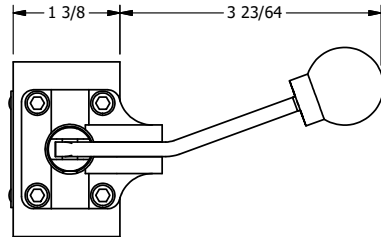

4

3

2

1

B

B

A

A

AAA
PRODUCTS
INTERNATIONAL

**AAA PRODUCTS
INTERNATIONAL**
7114 Harry Hines Blvd
Dallas, TX 75235

TITLE: 3/8" SIDE PORT, LEVER, 3 POS,
DETENT, LEVER SHFT, REGEN CTR SPL,
BNT LVR LFT, HVY DUTY, 180D LVR

DRAWING NO.:
DIM_HD3DBLHT