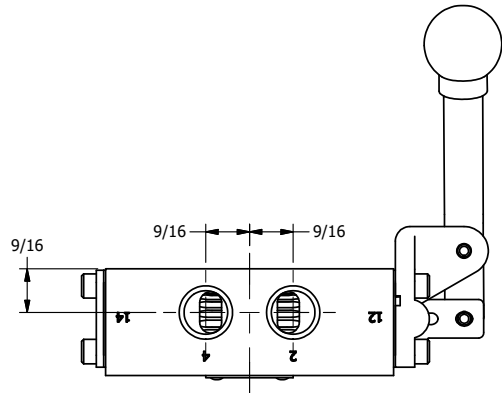

4

3

2

1

B

B

A

A

AAA
PRODUCTS
INTERNATIONAL

**AAA PRODUCTS
INTERNATIONAL**
7114 Harry Hines Blvd
Dallas, TX 75235

TITLE: 3/8" SIDE PORT, LEVER, 3 POS,
DETENT, LEVER SHFT, REGEN CTR SPL,
BNT LVR LFT, HVY DUTY, 180D LVR

DRAWING NO.:
DIM_HD3DBLHT

4

3

2

1

THE INFORMATION CONTAINED WITHIN THIS DOCUMENT IS PROPRIETARY TO AAA PRODUCTS AND MAY NOT BE DISCLOSED WITHOUT PRIOR WRITTEN CONSENT