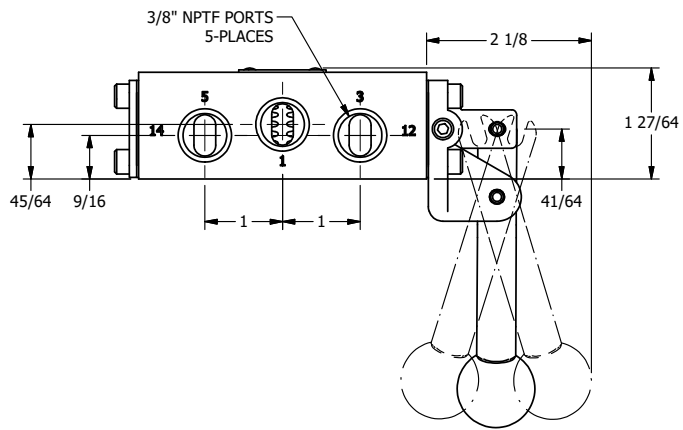

4

3

2

1

B

B

A

A

4

3

2

1

AAA
PRODUCTS
INTERNATIONAL

AAA PRODUCTS INTERNATIONAL
7114 Harry Hines Blvd
Dallas, TX 75235

TITLE: 3/8" SIDE PORT, LEVER, 3 POS,
DTNT, REGEN CTR SPL, HVY DUTY,
BNT LVR LFT, RED KNOB, 180D LVR

DRAWING NO.:
DIM_HD3DBLHJT

THE INFORMATION CONTAINED WITHIN THIS DOCUMENT IS PROPRIETARY TO AAA PRODUCTS AND MAY NOT BE DISCLOSED WITHOUT PRIOR WRITTEN CONSENT