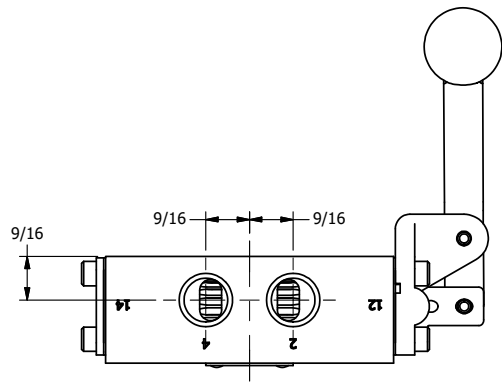

4

3

2

1

B

B

A

A

4

3

2

1

AAA
PRODUCTS
INTERNATIONAL

AAA PRODUCTS INTERNATIONAL
7114 Harry Hines Blvd
Dallas, TX 75235

TITLE: 3/8" SIDE PORT, LEVER, 3 POS,
DTNT, REGEN CTR SPL, HVY DUTY,
BNT LVR LFT, RED KNOB, 180D LVR

DRAWING NO.:
DIM_HD3DBLHJT

THE INFORMATION CONTAINED WITHIN THIS DOCUMENT IS PROPRIETARY TO AAA PRODUCTS AND MAY NOT BE DISCLOSED WITHOUT PRIOR WRITTEN CONSENT