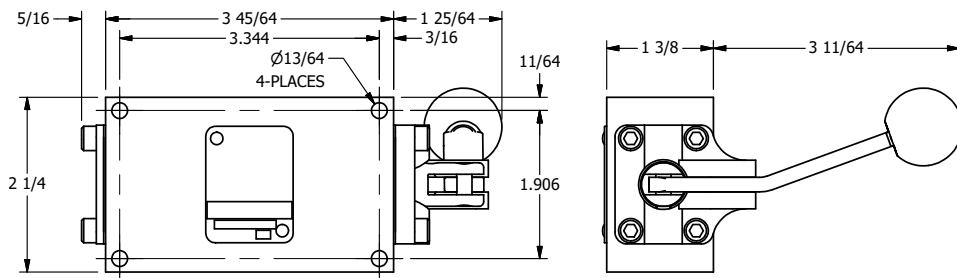

4

3

2

1

B

B

A

A

4

3

2

1

AAA
PRODUCTS
INTERNATIONAL

AAA PRODUCTS INTERNATIONAL
7114 Harry Hines Blvd
Dallas, TX 75235

TITLE: 3/8" SIDE PORT, LEVER, 3 POS,
DTNT, REGEN CTR SPL, HVY DUTY,
BNT LVR LFT, RED KNOB, 180D LVR

DRAWING NO.:
DIM_HD3DBLHJT

THE INFORMATION CONTAINED WITHIN THIS DOCUMENT IS PROPRIETARY TO AAA PRODUCTS AND MAY NOT BE DISCLOSED WITHOUT PRIOR WRITTEN CONSENT