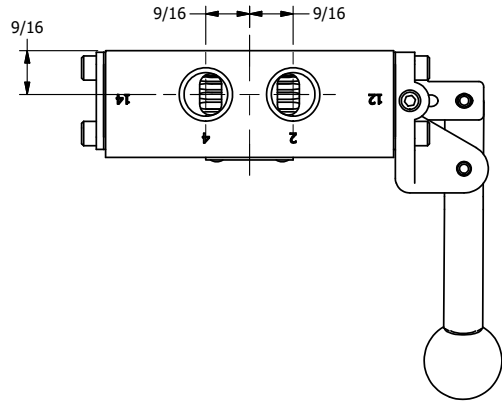

4

3

2

1

**AAA**  
PRODUCTS  
INTERNATIONAL

**AAA PRODUCTS  
INTERNATIONAL**  
7114 Harry Hines Blvd  
Dallas, TX 75235

TITLE: 3/8" SIDE PORT, LEVER, 3 POS,  
DETENT, LEVER SHFT, REGEN CTR SPL,  
BNT LVR LFT, HVY DUTY, RED KNOB

DRAWING NO.:  
DIM\_HD3DBLHJ

THE INFORMATION CONTAINED WITHIN THIS DOCUMENT IS PROPRIETARY TO AAA PRODUCTS AND MAY NOT BE DISCLOSED WITHOUT PRIOR WRITTEN CONSENT

4

3

2

1

B

B