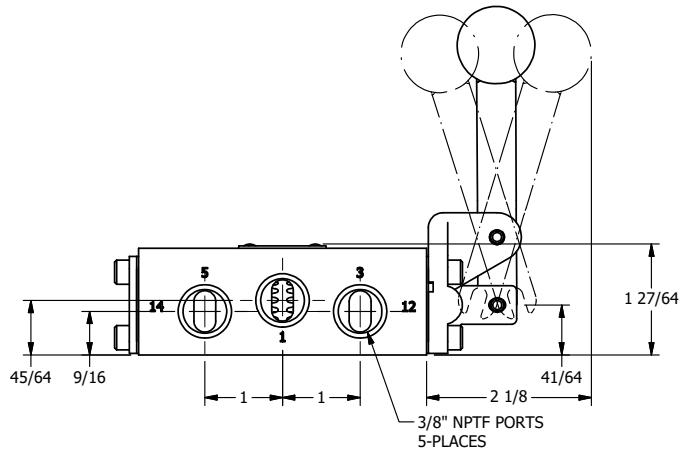

4

3

2

1

**AAA**  
PRODUCTS  
INTERNATIONAL

**AAA PRODUCTS  
INTERNATIONAL**  
7114 Harry Hines Blvd  
Dallas, TX 75235

TITLE: 3/8" SIDE PORT, LEVER, 3 POS,  
DETENT, LEVER SHFT, REGEN CTR SPL,  
BNT LVR LFT, HVY DUTY, RED KNOB

DRAWING NO.:  
DIM\_HD3DBLHJ

THE INFORMATION CONTAINED WITHIN THIS DOCUMENT IS PROPRIETARY TO AAA PRODUCTS AND MAY NOT BE DISCLOSED WITHOUT PRIOR WRITTEN CONSENT

4

3

2

1

B

B