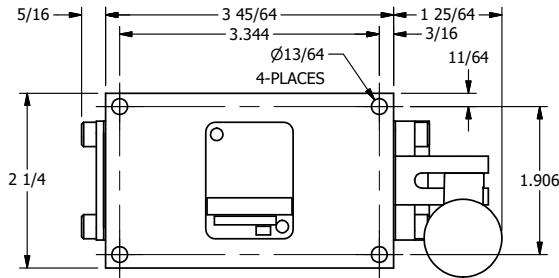

4

3

2

1

**AAA**  
PRODUCTS  
INTERNATIONAL

**AAA PRODUCTS  
INTERNATIONAL**  
7114 Harry Hines Blvd  
Dallas, TX 75235

TITLE: 3/8" SIDE PORT, LEVER, 3 POS,  
DETENT, LEVER SHFT, REGEN CTR SPL,  
BNT LVR LFT, HVY DUTY, RED KNOB

DRAWING NO.:  
DIM\_HD3DBLHJ

THE INFORMATION CONTAINED WITHIN THIS DOCUMENT IS PROPRIETARY TO AAA PRODUCTS AND MAY NOT BE DISCLOSED WITHOUT PRIOR WRITTEN CONSENT

4

3

2

1

B

B