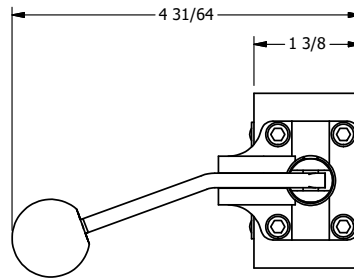

4

3

2

1

**AAA**  
PRODUCTS  
INTERNATIONAL

**AAA PRODUCTS  
INTERNATIONAL**  
7114 Harry Hines Blvd  
Dallas, TX 75235

TITLE: 3/8" SIDE PORT, LEVER, 3 POS,  
DETENT, LEVER SHFT, REGEN CTR SPL,  
BNT LVR LFT, HVY DUTY, RED KNOB

DRAWING NO.:  
DIM\_HD3DBLHJ

THE INFORMATION CONTAINED WITHIN THIS DOCUMENT IS PROPRIETARY TO AAA PRODUCTS AND MAY NOT BE DISCLOSED WITHOUT PRIOR WRITTEN CONSENT

4

3

2

1

B

B