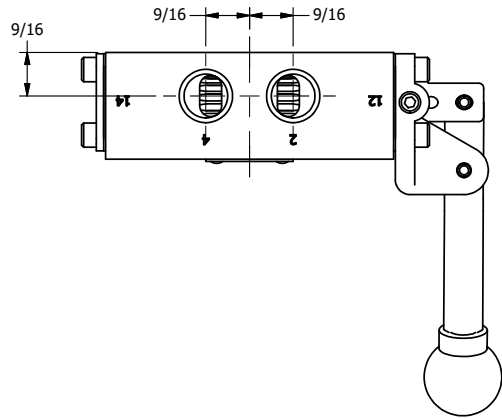

4

3

2

1

**AAA**  
PRODUCTS  
INTERNATIONAL

**AAA PRODUCTS INTERNATIONAL**  
7114 Harry Hines Blvd  
Dallas, TX 75235

TITLE: 3/8" SIDE PORT, LEVER, 3 POS,  
DETENT, LEVER SHFT, REGEN CTR SPL,  
BNT LVR LFT, HVY DUTY

DRAWING NO.:  
DIM\_HD3DBLH

THE INFORMATION CONTAINED WITHIN THIS DOCUMENT IS PROPRIETARY TO AAA PRODUCTS AND MAY NOT BE DISCLOSED WITHOUT PRIOR WRITTEN CONSENT

4

3

2

1

B

B