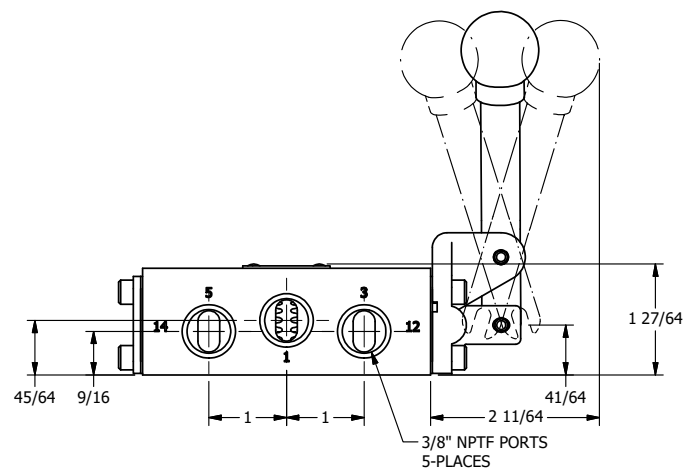

4

3

2

1

**AAA**  
PRODUCTS  
INTERNATIONAL

**AAA PRODUCTS INTERNATIONAL**  
7114 Harry Hines Blvd  
Dallas, TX 75235

TITLE: 3/8" SIDE PORT, LEVER, 3 POS,  
DETENT, LEVER SHFT, REGEN CTR SPL,  
BNT LVR LFT, HVY DUTY

DRAWING NO.:  
DIM\_HD3DBLH

THE INFORMATION CONTAINED WITHIN THIS DOCUMENT IS PROPRIETARY TO AAA PRODUCTS AND MAY NOT BE DISCLOSED WITHOUT PRIOR WRITTEN CONSENT

4

3

2

1

B

B