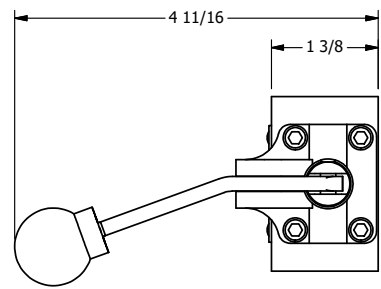

4

3

2

1

**AAA**  
PRODUCTS  
INTERNATIONAL

**AAA PRODUCTS INTERNATIONAL**  
7114 Harry Hines Blvd  
Dallas, TX 75235

TITLE: 3/8" SIDE PORT, LEVER, 3 POS,  
DETENT, LEVER SHFT, REGEN CTR SPL,  
BNT LVR LFT, HVY DUTY

DRAWING NO.:  
DIM\_HD3DBLH

THE INFORMATION CONTAINED WITHIN THIS DOCUMENT IS PROPRIETARY TO AAA PRODUCTS AND MAY NOT BE DISCLOSED WITHOUT PRIOR WRITTEN CONSENT

4

3

2

1

B

B