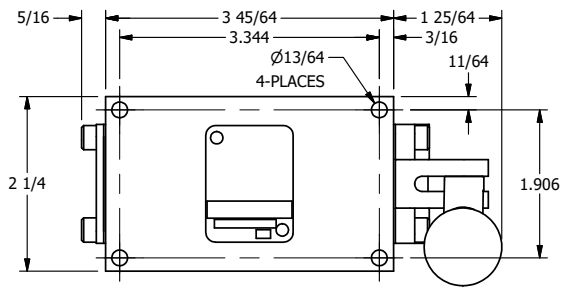

4

3

2

1

**AAA**  
PRODUCTS  
INTERNATIONAL

**AAA PRODUCTS INTERNATIONAL**  
7114 Harry Hines Blvd  
Dallas, TX 75235

TITLE: 3/8" SIDE PORT, LEVER, 3 POS,  
DETENT, LEVER SHFT, REGEN CTR SPL,  
BNT LVR LFT, HVY DUTY

DRAWING NO.:  
DIM\_HD3DBLH

THE INFORMATION CONTAINED WITHIN THIS DOCUMENT IS PROPRIETARY TO AAA PRODUCTS AND MAY NOT BE DISCLOSED WITHOUT PRIOR WRITTEN CONSENT

4

3

2

1

B

B