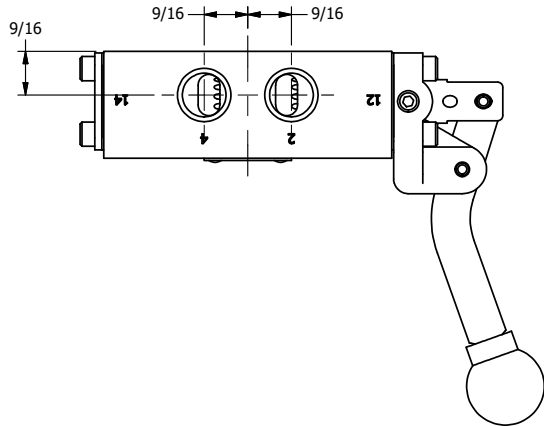

4

3

2

1

AAA
PRODUCTS
INTERNATIONAL

**AAA PRODUCTS
INTERNATIONAL**
7114 Harry Hines Blvd
Dallas, TX 75235

TITLE: 3/8" SIDE PORT, LEVER, 2 POS,
DETENT, LEVER RTRN,
CRVD LVR

DRAWING NO.:
DIM_HD3CQ