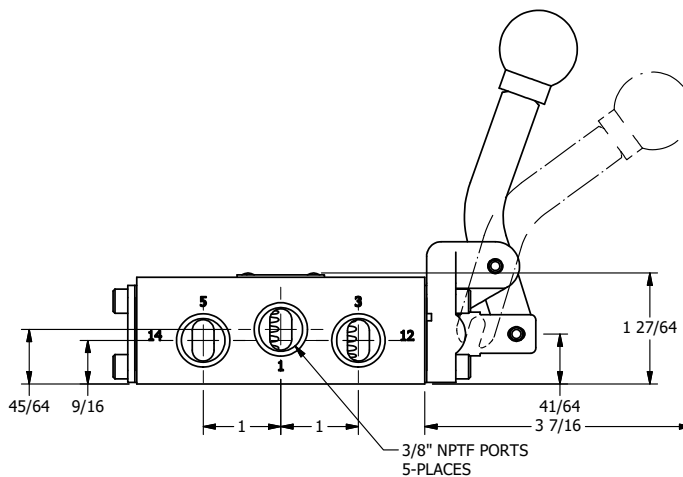

4

3

2

1

AAA
PRODUCTS
INTERNATIONAL

**AAA PRODUCTS
INTERNATIONAL**
7114 Harry Hines Blvd
Dallas, TX 75235

TITLE: 3/8" SIDE PORT, LEVER, 2 POS,
DETENT, LEVER RTRN,
CRVD LVR

DRAWING NO.:
DIM_HD3CQ