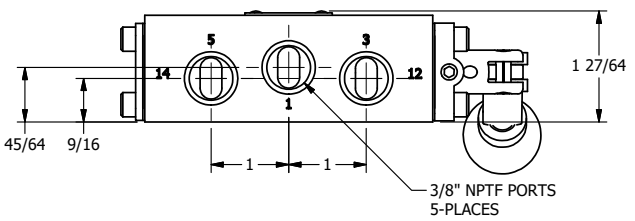

4

3

2

1

AAA
PRODUCTS
INTERNATIONAL

AAA PRODUCTS INTERNATIONAL
7114 Harry Hines Blvd
Dallas, TX 75235

TITLE: 3/8" SIDE PORT, LEVER, 3 POS,
DETENT, LEVER RTRN,
BNT LVR RIGHT, 90D LVR

DRAWING NO.:
DIM_HD3BRR