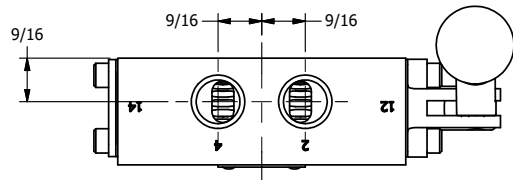

4

3

2

1

AAA
PRODUCTS
INTERNATIONAL

AAA PRODUCTS INTERNATIONAL
7114 Harry Hines Blvd
Dallas, TX 75235

TITLE: 3/8" SIDE PORT, LEVER, 3 POS,
DETENT, LEVER RTRN,
BNT LVR RIGHT, 90D LVR

DRAWING NO.:
DIM_HD3BRR