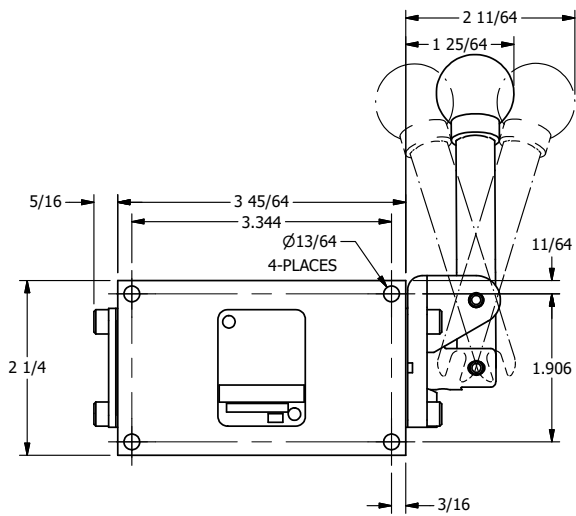

4

3

2

1

AAA
PRODUCTS
INTERNATIONAL

AAA PRODUCTS INTERNATIONAL
7114 Harry Hines Blvd
Dallas, TX 75235

TITLE: 3/8" SIDE PORT, LEVER, 3 POS,
DETENT, LEVER RTRN,
BNT LVR RIGHT, 90D LVR

DRAWING NO.:
DIM_HD3BRR