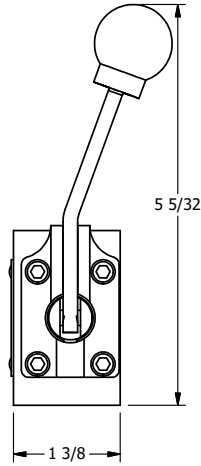

4

3

2

1

AAA
PRODUCTS
INTERNATIONAL

AAA PRODUCTS INTERNATIONAL
7114 Harry Hines Blvd
Dallas, TX 75235

TITLE: 3/8" SIDE PORT, LEVER, 3 POS,
DETENT, LEVER RTRN,
BNT LVR RIGHT, 90D LVR

DRAWING NO.:
DIM_HD3BRR