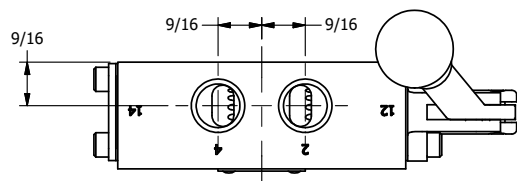

4

3

2

1

AAA
PRODUCTS
INTERNATIONAL

**AAA PRODUCTS
INTERNATIONAL**
7114 Harry Hines Blvd
Dallas, TX 75235

TITLE: 3/8" SIDE PORT, LEVER, 2 POS,
DETENT, LVR RTRN, BNT LVR RGHT,
90D LVR

DRAWING NO.:
DIM_HD3BRQR