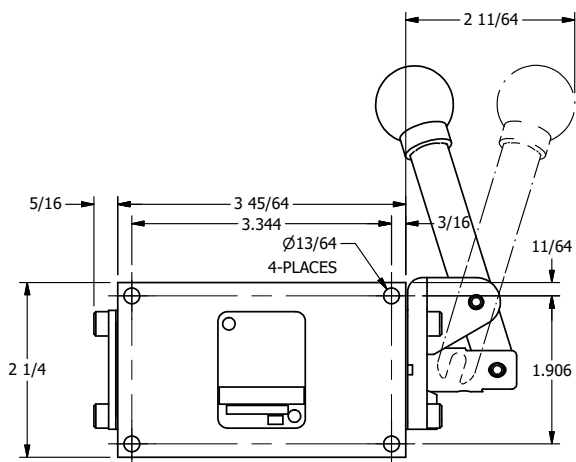

4

3

2

1

AAA
PRODUCTS
INTERNATIONAL

**AAA PRODUCTS
INTERNATIONAL**
7114 Harry Hines Blvd
Dallas, TX 75235

TITLE: 3/8" SIDE PORT, LEVER, 2 POS,
DETENT, LVR RTRN, BNT LVR RGHT,
90D LVR

DRAWING NO.:
DIM_HD3BRQR