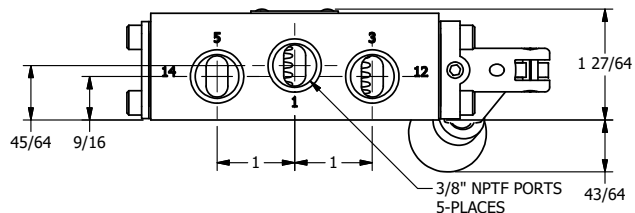

4

3

2

1

AAA
PRODUCTS
INTERNATIONAL

**AAA PRODUCTS
INTERNATIONAL**
7114 Harry Hines Blvd
Dallas, TX 75235

TITLE: 3/8" SIDE PORT, LEVER, 2 POS,
DETENT, LVR RTRN, BNT LVR RGHT,
90D LVR

DRAWING NO.:
DIM_HD3BRQR