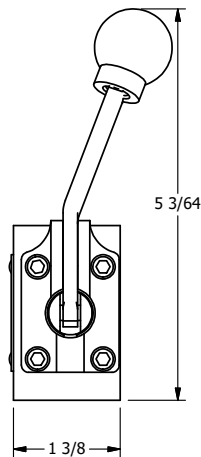

4

3

2

1

AAA
PRODUCTS
INTERNATIONAL

**AAA PRODUCTS
INTERNATIONAL**
7114 Harry Hines Blvd
Dallas, TX 75235

TITLE: 3/8" SIDE PORT, LEVER, 2 POS,
DETENT, LVR RTRN, BNT LVR RGHT,
90D LVR

DRAWING NO.:
DIM_HD3BRQR