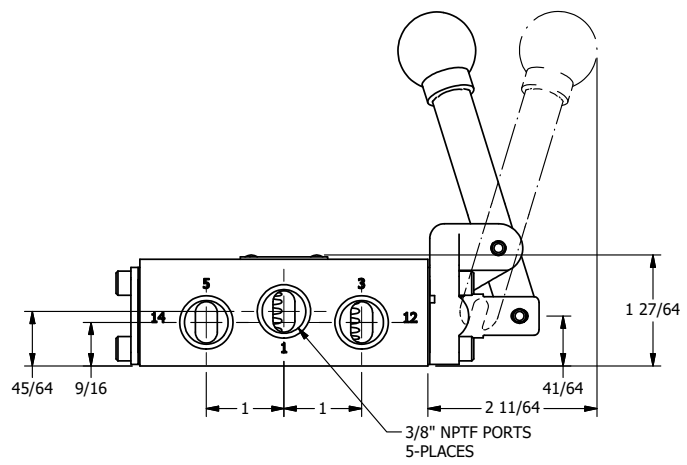

4

3

2

1

**AAA**  
PRODUCTS  
INTERNATIONAL

**AAA PRODUCTS INTERNATIONAL**  
7114 Harry Hines Blvd  
Dallas, TX 75235

TITLE: 3/8" SIDE PORT, LEVER, 2 POS,  
DETENT, LEVER RTRN,  
BNT LVR RGT

DRAWING NO.:  
DIM\_HD3BRQ