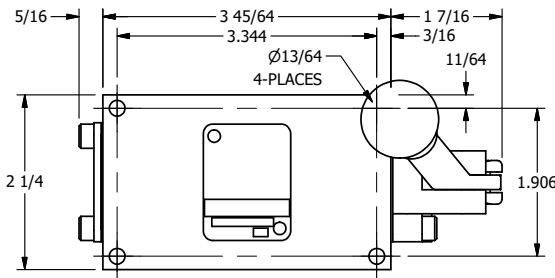

4

3

2

1

**AAA**  
PRODUCTS  
INTERNATIONAL

**AAA PRODUCTS INTERNATIONAL**  
7114 Harry Hines Blvd  
Dallas, TX 75235

TITLE: 3/8" SIDE PORT, LEVER, 2 POS,  
DETENT, LEVER RTRN,  
BNT LVR RGT

DRAWING NO.:  
DIM\_HD3BRQ