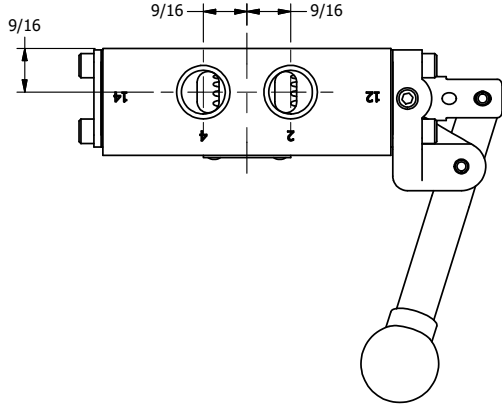

4

3

2

1

**AAA**  
PRODUCTS  
INTERNATIONAL

**AAA PRODUCTS INTERNATIONAL**  
7114 Harry Hines Blvd  
Dallas, TX 75235

TITLE: 3/8" SIDE PORT, LEVER, 2 POS,  
DETENT, LEVER RTRN,  
BNT LVR RGT

DRAWING NO.:  
DIM\_HD3BRQ