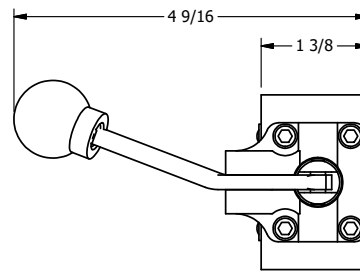

4

3

2

1

**AAA**  
PRODUCTS  
INTERNATIONAL

**AAA PRODUCTS INTERNATIONAL**  
7114 Harry Hines Blvd  
Dallas, TX 75235

TITLE: 3/8" SIDE PORT, LEVER, 2 POS,  
DETENT, LEVER RTRN,  
BNT LVR RGT

DRAWING NO.:  
DIM\_HD3BRQ