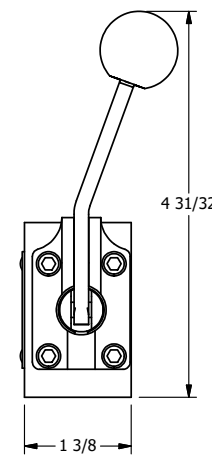

4

3

2

1

**AAA**  
PRODUCTS  
INTERNATIONAL

**AAA PRODUCTS  
INTERNATIONAL**  
7114 Harry Hines Blvd  
Dallas, TX 75235

TITLE: 3/8" SIDE PORT, LEVER, 3 POS,  
DETENT, LEVER RTRN,  
BNT LVR RGT, RED KNOB, 90D LVR

DRAWING NO.:  
DIM\_HD3BRJR

THE INFORMATION CONTAINED WITHIN THIS DOCUMENT IS PROPRIETARY TO AAA PRODUCTS AND MAY NOT BE DISCLOSED WITHOUT PRIOR WRITTEN CONSENT

4

3

2

1

B

B