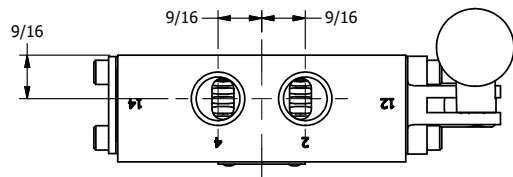

4

3

2

1

**AAA**  
PRODUCTS  
INTERNATIONAL

**AAA PRODUCTS  
INTERNATIONAL**  
7114 Harry Hines Blvd  
Dallas, TX 75235

TITLE: 3/8" SIDE PORT, LEVER, 3 POS,  
DETENT, LEVER RTRN,  
BNT LVR RGT, RED KNOB, 90D LVR