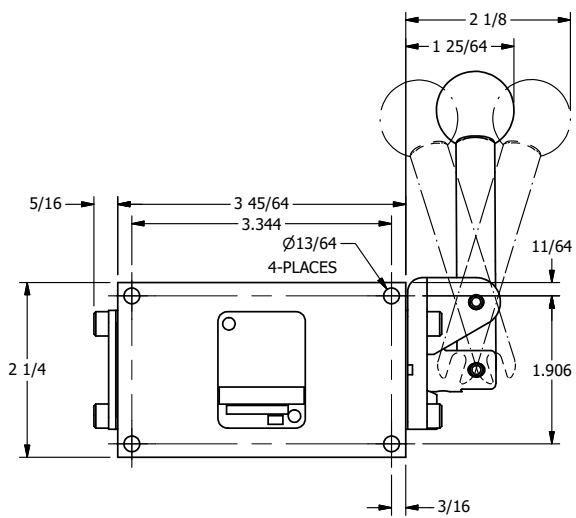

4

3

2

1

**AAA**  
PRODUCTS  
INTERNATIONAL

**AAA PRODUCTS  
INTERNATIONAL**  
7114 Harry Hines Blvd  
Dallas, TX 75235

TITLE: 3/8" SIDE PORT, LEVER, 3 POS,  
DETENT, LEVER RTRN,  
BNT LVR RGT, RED KNOB, 90D LVR

DRAWING NO.:  
DIM\_HD3BRJR

THE INFORMATION CONTAINED WITHIN THIS DOCUMENT IS PROPRIETARY TO AAA PRODUCTS AND MAY NOT BE DISCLOSED WITHOUT PRIOR WRITTEN CONSENT

4

3

2

1

B

B