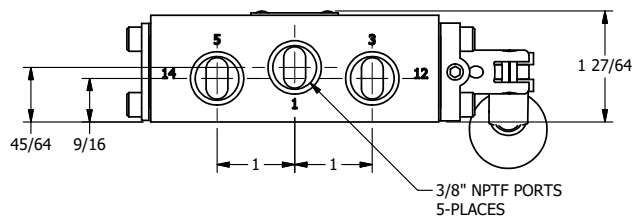

4

3

2

1

**AAA**  
PRODUCTS  
INTERNATIONAL

**AAA PRODUCTS  
INTERNATIONAL**  
7114 Harry Hines Blvd  
Dallas, TX 75235

TITLE: 3/8" SIDE PORT, LEVER, 3 POS,  
DETENT, LEVER RTRN,  
BNT LVR RGT, RED KNOB, 90D LVR