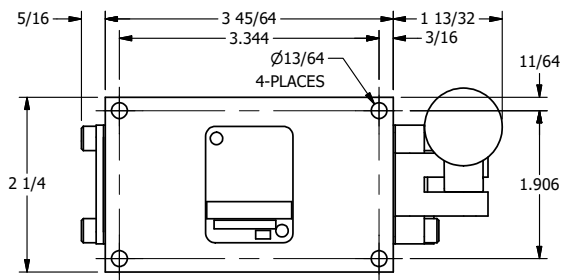

4

3

2

1

**AAA**  
PRODUCTS  
INTERNATIONAL

**AAA PRODUCTS  
INTERNATIONAL**  
7114 Harry Hines Blvd  
Dallas, TX 75235

TITLE: 3/8" SIDE PORT, LEVER, 3 POS,  
DETENT, LEVER SHFT, CLSD CTR SPL,  
BNT LVR RIGHT, RED KNOB

DRAWING NO.:  
DIM\_HD3BRJ

THE INFORMATION CONTAINED WITHIN THIS DOCUMENT IS PROPRIETARY TO AAA PRODUCTS AND MAY NOT BE DISCLOSED WITHOUT PRIOR WRITTEN CONSENT

4

3

2

1

B

B