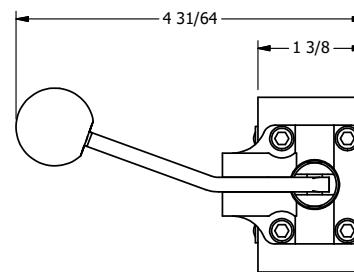

4

3

2

1

**AAA**  
PRODUCTS  
INTERNATIONAL

**AAA PRODUCTS  
INTERNATIONAL**  
7114 Harry Hines Blvd  
Dallas, TX 75235

TITLE: 3/8" SIDE PORT, LEVER, 3 POS,  
DETENT, LEVER SHFT, CLSD CTR SPL,  
BNT LVR RIGHT, RED KNOB

DRAWING NO.:  
DIM\_HD3BRJ

THE INFORMATION CONTAINED WITHIN THIS DOCUMENT IS PROPRIETARY TO AAA PRODUCTS AND MAY NOT BE DISCLOSED WITHOUT PRIOR WRITTEN CONSENT

4

3

2

1

B

B