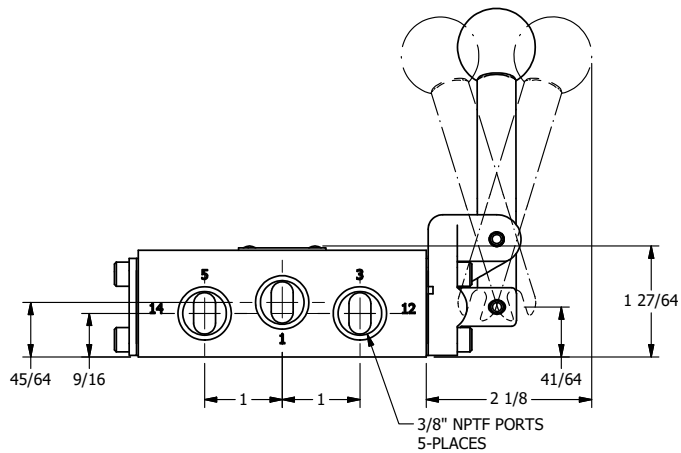

4

3

2

1

**AAA**  
PRODUCTS  
INTERNATIONAL

**AAA PRODUCTS  
INTERNATIONAL**  
7114 Harry Hines Blvd  
Dallas, TX 75235

TITLE: 3/8" SIDE PORT, LEVER, 3 POS,  
DETENT, LEVER SHFT, CLSD CTR SPL,  
BNT LVR RIGHT, RED KNOB

DRAWING NO.:  
DIM\_HD3BRJ

THE INFORMATION CONTAINED WITHIN THIS DOCUMENT IS PROPRIETARY TO AAA PRODUCTS AND MAY NOT BE DISCLOSED WITHOUT PRIOR WRITTEN CONSENT

4

3

2

1

B

B