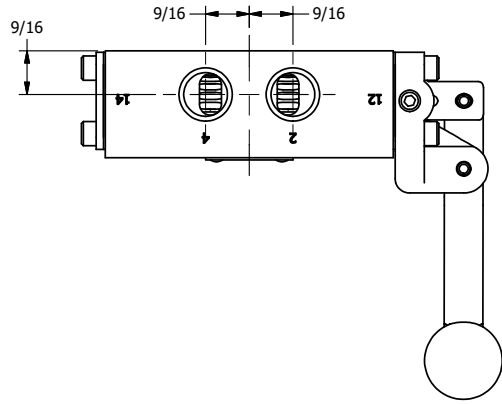

4

3

2

1

**AAA**  
PRODUCTS  
INTERNATIONAL

**AAA PRODUCTS  
INTERNATIONAL**  
7114 Harry Hines Blvd  
Dallas, TX 75235

TITLE: 3/8" SIDE PORT, LEVER, 3 POS,  
DETENT, LEVER SHFT, CLSD CTR SPL,  
BNT LVR RIGHT, RED KNOB

DRAWING NO.:  
DIM\_HD3BRJ

THE INFORMATION CONTAINED WITHIN THIS DOCUMENT IS PROPRIETARY TO AAA PRODUCTS AND MAY NOT BE DISCLOSED WITHOUT PRIOR WRITTEN CONSENT

4

3

2

1

B

B