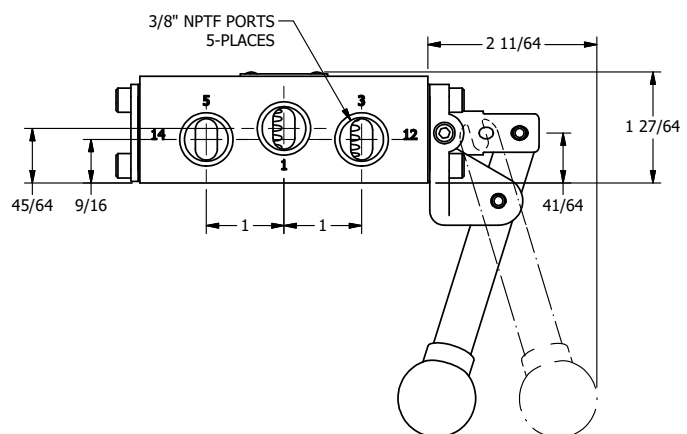

**AAA**  
PRODUCTS  
INTERNATIONAL

**AAA PRODUCTS  
INTERNATIONAL**  
7114 Harry Hines Blvd  
Dallas, TX 75235

TITLE: 3/8" SIDE PORT, LEVER, 2 POS,  
DETENT, LVR RTRN,  
BNT LVR RGHT, HVY DTY, 180D LVR

DRAWING NO.:  
DIM\_HD3BRHQ7