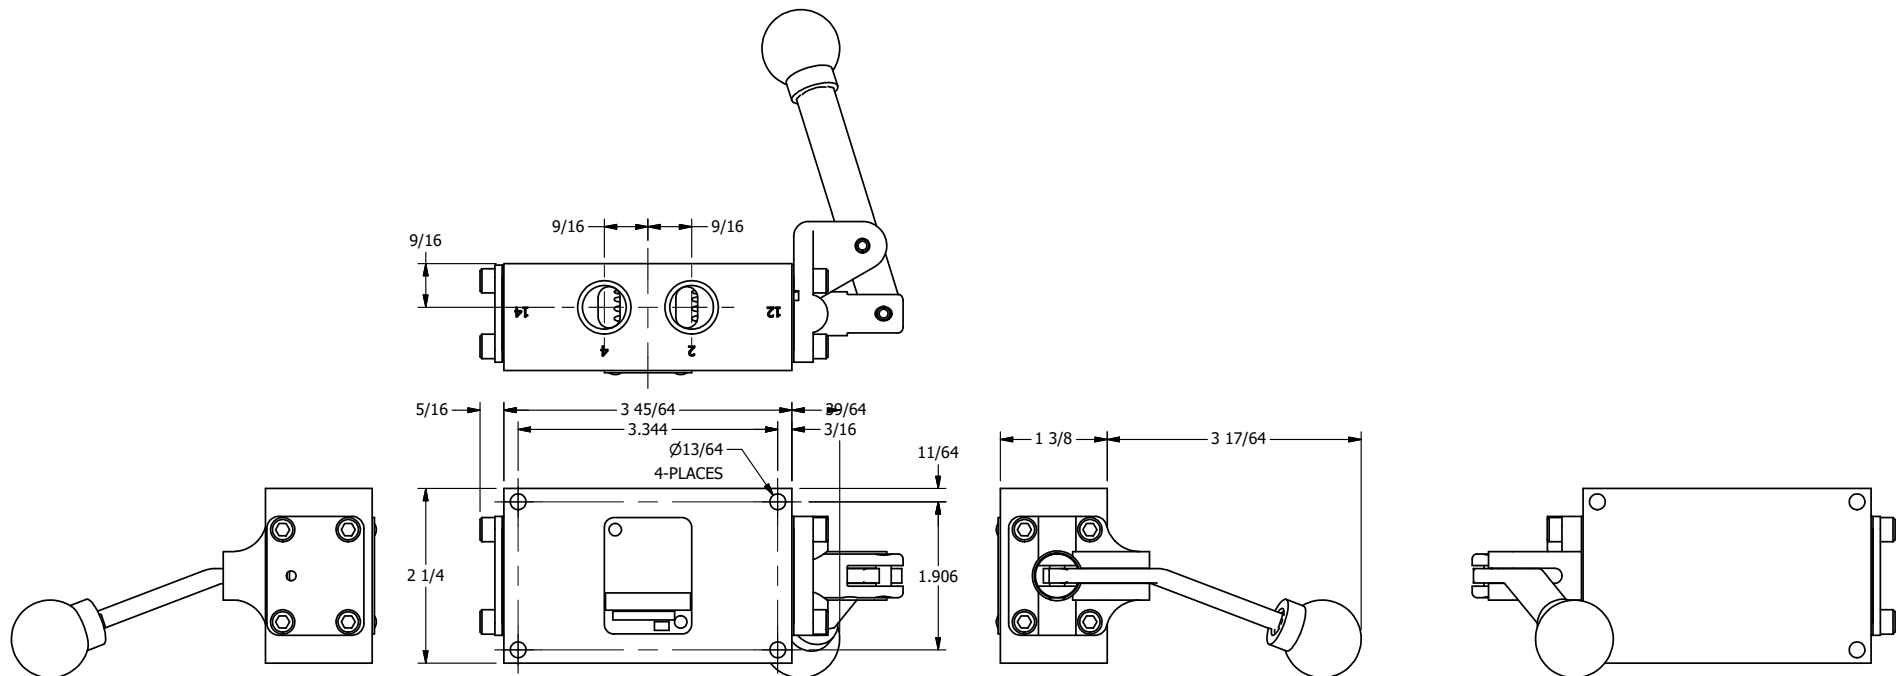

4

3

2

1

B

B

A

A

AAA
PRODUCTS
INTERNATIONAL

**AAA PRODUCTS
INTERNATIONAL**
7114 Harry Hines Blvd
Dallas, TX 75235

TITLE: 3/8" SIDE PORT, LEVER, 2 POS,
DETENT, LVR RTRN,
BNT LVR RGHT, HVY DTY, 180D LVR

DRAWING NO.:
DIM_HD3BRHQ7

4

3

2

1

A

THE INFORMATION CONTAINED WITHIN THIS DOCUMENT IS PROPRIETARY TO AAA PRODUCTS AND MAY NOT BE DISCLOSED WITHOUT PRIOR WRITTEN CONSENT