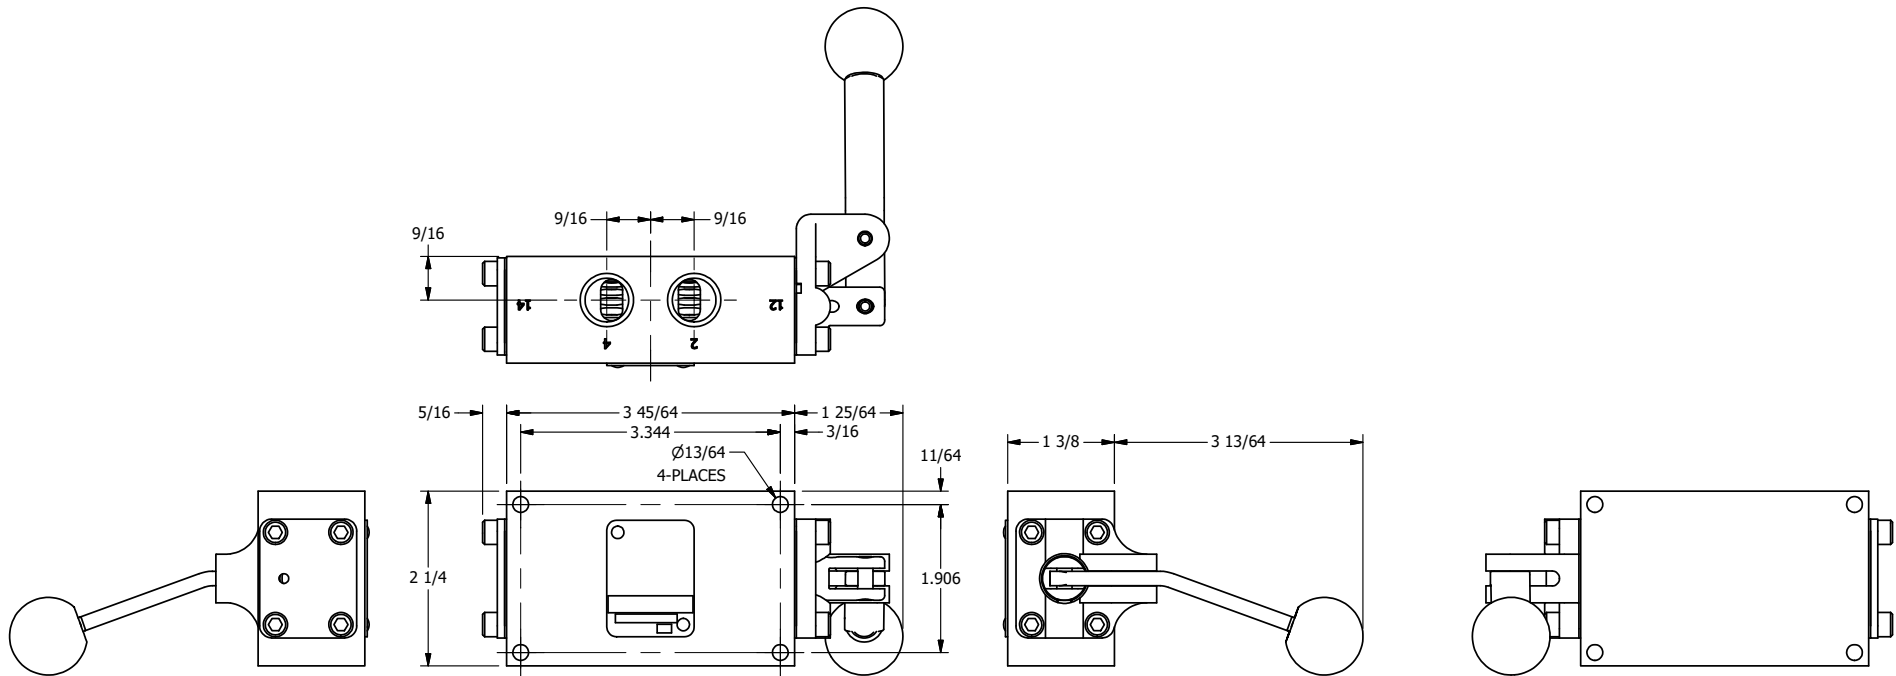

**AAA**  
PRODUCTS  
INTERNATIONAL

**AAA PRODUCTS  
INTERNATIONAL**  
7114 Harry Hines Blvd  
Dallas, TX 75235

TITLE: 3/8" SIDE PORT, LEVER, 3 POS,  
DTNT, CLSD CTR SPL, BNT LVR RGHT,  
HVY DUTY, RED KNOB, 180D LVR