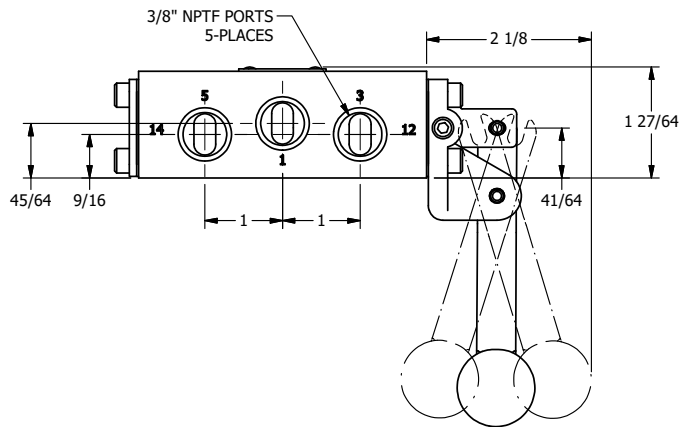

**AAA**  
PRODUCTS  
INTERNATIONAL

**AAA PRODUCTS  
INTERNATIONAL**  
7114 Harry Hines Blvd  
Dallas, TX 75235

TITLE: 3/8" SIDE PORT, LEVER, 3 POS,  
DTNT, CLSD CTR SPL, BNT LVR RGHT,  
HVY DUTY, RED KNOB, 180D LVR