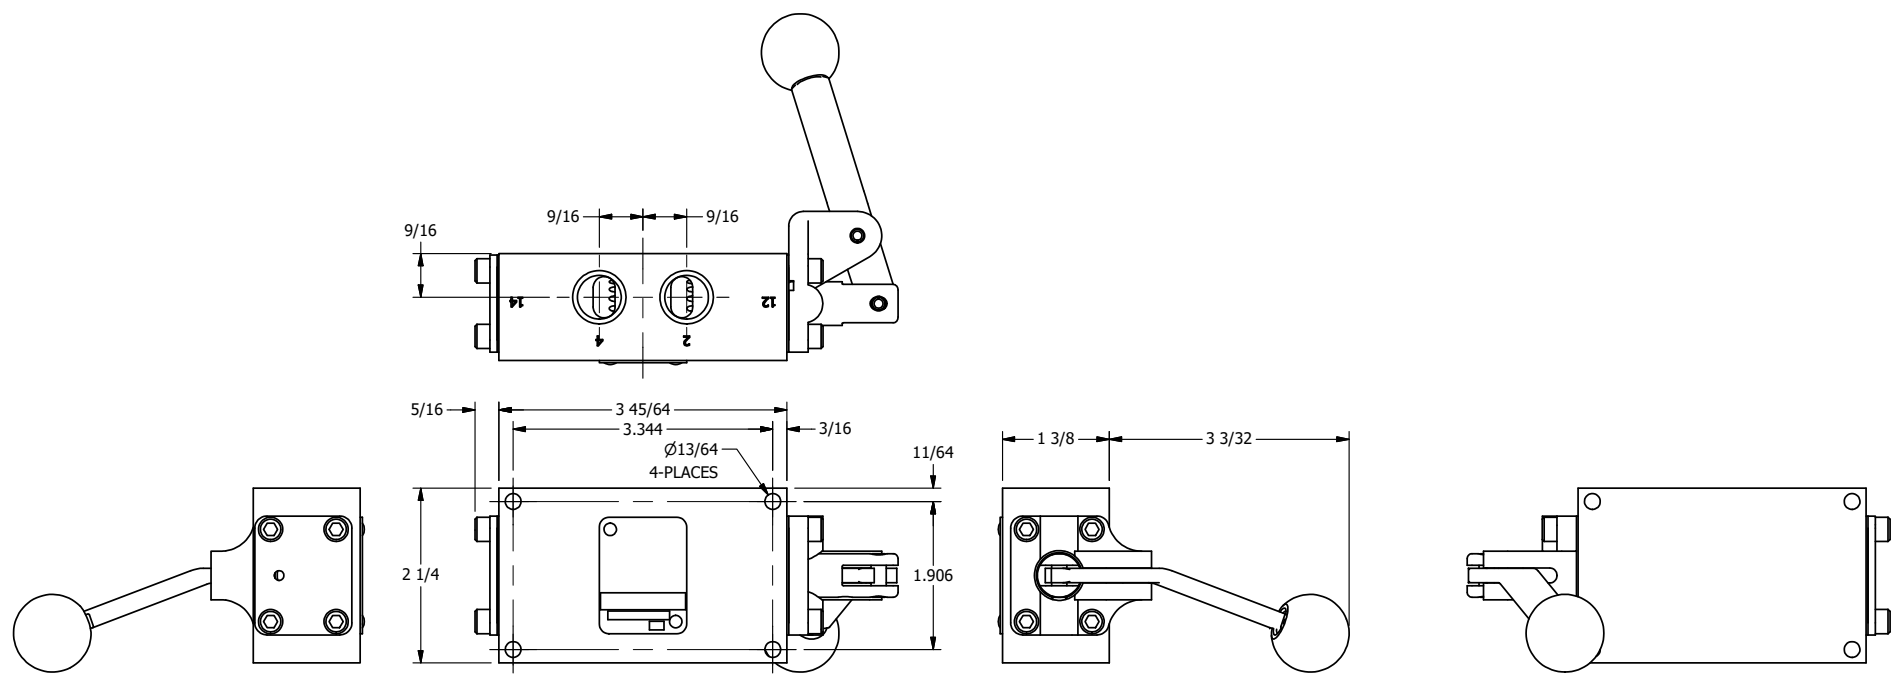

4

3

2

1

B

B

A

A

AAA
PRODUCTS
INTERNATIONAL

AAA PRODUCTS INTERNATIONAL
7114 Harry Hines Blvd
Dallas, TX 75235

TITLE: 3/8" SIDE PORT, LEVER, 2 POS,
DETENT, LVR RTRN, BENT LVR RGHT,
HVY DUTY, RED KNOB, 180D LVR

DRAWING NO.:
DIM_HD3BRHJQT

4

3

2

1

THE INFORMATION CONTAINED WITHIN THIS DOCUMENT IS PROPRIETARY TO AAA PRODUCTS AND MAY NOT BE DISCLOSED WITHOUT PRIOR WRITTEN CONSENT