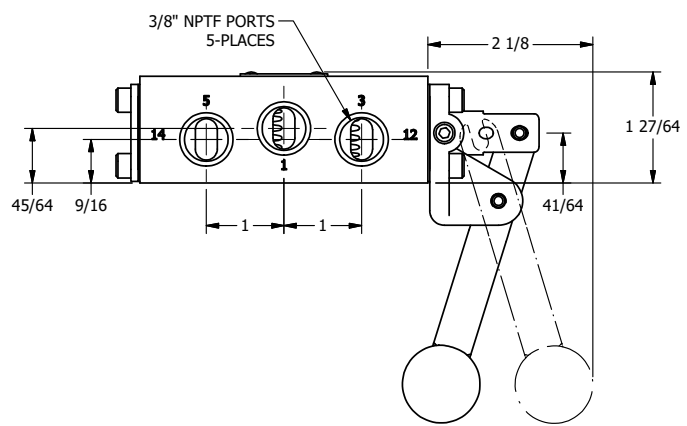

**AAA**  
PRODUCTS  
INTERNATIONAL

**AAA PRODUCTS INTERNATIONAL**  
7114 Harry Hines Blvd  
Dallas, TX 75235

TITLE: 3/8" SIDE PORT, LEVER, 2 POS,  
DETENT, LVR RTRN, BENT LVR RGHT,  
HVY DUTY, RED KNOB, 180D LVR