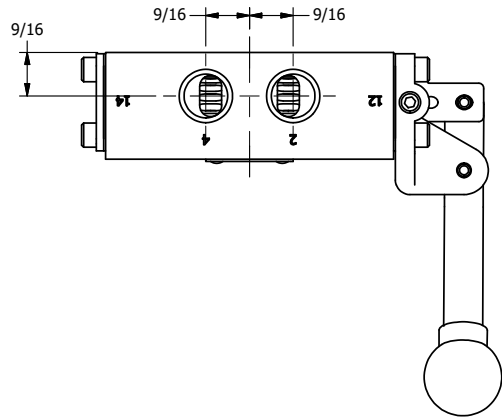

4

3

2

1

**AAA**  
PRODUCTS  
INTERNATIONAL

**AAA PRODUCTS  
INTERNATIONAL**  
7114 Harry Hines Blvd  
Dallas, TX 75235

TITLE: 3/8" SIDE PORT, LEVER, 3 POS,  
DETENT, LEVER SHFT, CLSD CTR SPL,  
BNT LVR RGHT, HVY DTY

DRAWING NO.:  
DIM\_HD3BRH

THE INFORMATION CONTAINED WITHIN THIS DOCUMENT IS PROPRIETARY TO AAA PRODUCTS AND MAY NOT BE DISCLOSED WITHOUT PRIOR WRITTEN CONSENT

4

3

2

1

B

B