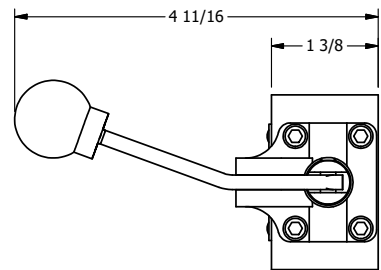

4

3

2

1

**AAA**  
PRODUCTS  
INTERNATIONAL

**AAA PRODUCTS  
INTERNATIONAL**  
7114 Harry Hines Blvd  
Dallas, TX 75235

TITLE: 3/8" SIDE PORT, LEVER, 3 POS,  
DETENT, LEVER SHFT, CLSD CTR SPL,  
BNT LVR RGHT, HVY DTY

DRAWING NO.:  
DIM\_HD3BRH

THE INFORMATION CONTAINED WITHIN THIS DOCUMENT IS PROPRIETARY TO AAA PRODUCTS AND MAY NOT BE DISCLOSED WITHOUT PRIOR WRITTEN CONSENT

4

3

2

1

B

B