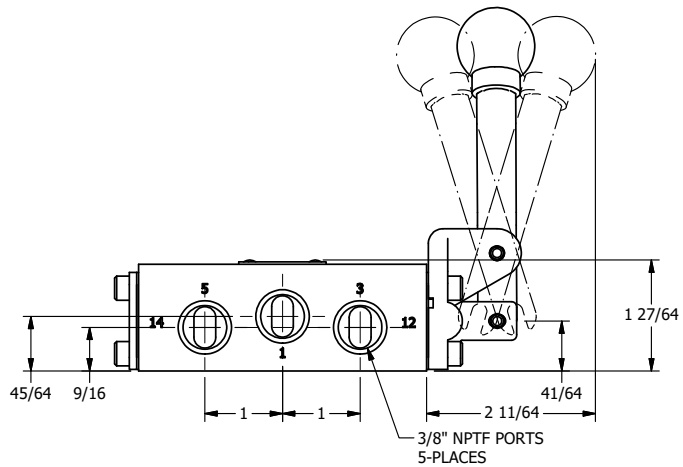

4

3

2

1

**AAA**  
PRODUCTS  
INTERNATIONAL

**AAA PRODUCTS  
INTERNATIONAL**  
7114 Harry Hines Blvd  
Dallas, TX 75235

TITLE: 3/8" SIDE PORT, LEVER, 3 POS,  
DETENT, LEVER SHFT, CLSD CTR SPL,  
BNT LVR RGHT, HVY DTY

DRAWING NO.:  
DIM\_HD3BRH

THE INFORMATION CONTAINED WITHIN THIS DOCUMENT IS PROPRIETARY TO AAA PRODUCTS AND MAY NOT BE DISCLOSED WITHOUT PRIOR WRITTEN CONSENT

4

3

2

1

B

B