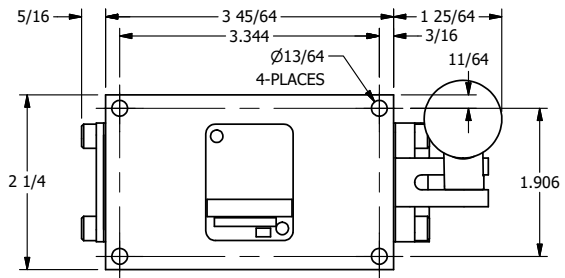

4

3

2

1

**AAA**  
PRODUCTS  
INTERNATIONAL

**AAA PRODUCTS  
INTERNATIONAL**  
7114 Harry Hines Blvd  
Dallas, TX 75235

TITLE: 3/8" SIDE PORT, LEVER, 3 POS,  
DETENT, LEVER SHFT, CLSD CTR SPL,  
BNT LVR RGHT, HVY DTY

DRAWING NO.:  
DIM\_HD3BRH

THE INFORMATION CONTAINED WITHIN THIS DOCUMENT IS PROPRIETARY TO AAA PRODUCTS AND MAY NOT BE DISCLOSED WITHOUT PRIOR WRITTEN CONSENT

4

3

2

1

B

B